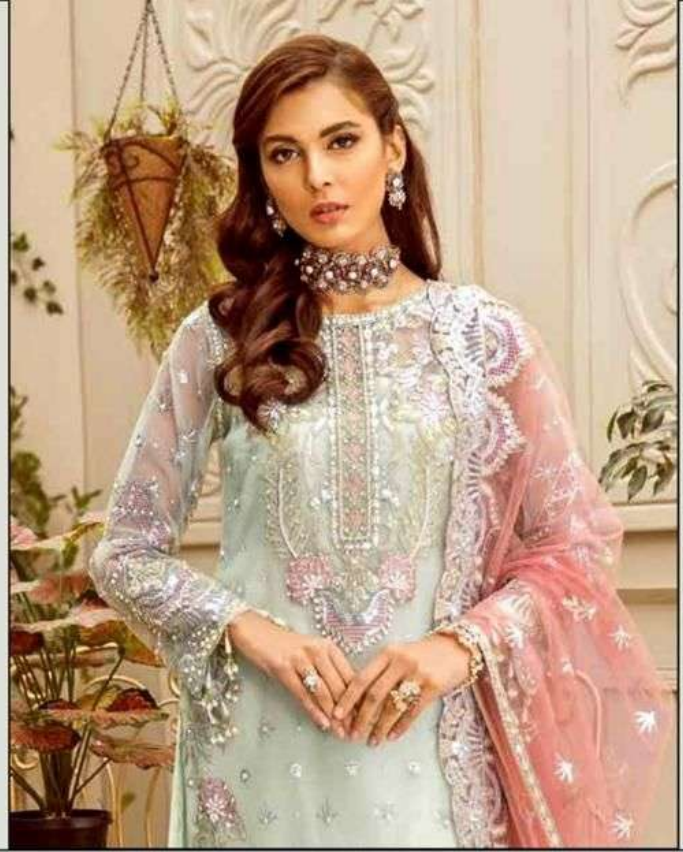

## Anaya 26

Top : Georgett with embroidery  
Bottom : Santoon with embroidery patches  
Inner : Santoon  
Dupatta : Georgett with embroidery

## Anaya 26

Top : Georgett with embroidery  
Bottom : Santoon with embroidery patches  
Inner : Santoon  
Dupatta : Georgett with embroidery

AL AMRA Anaya