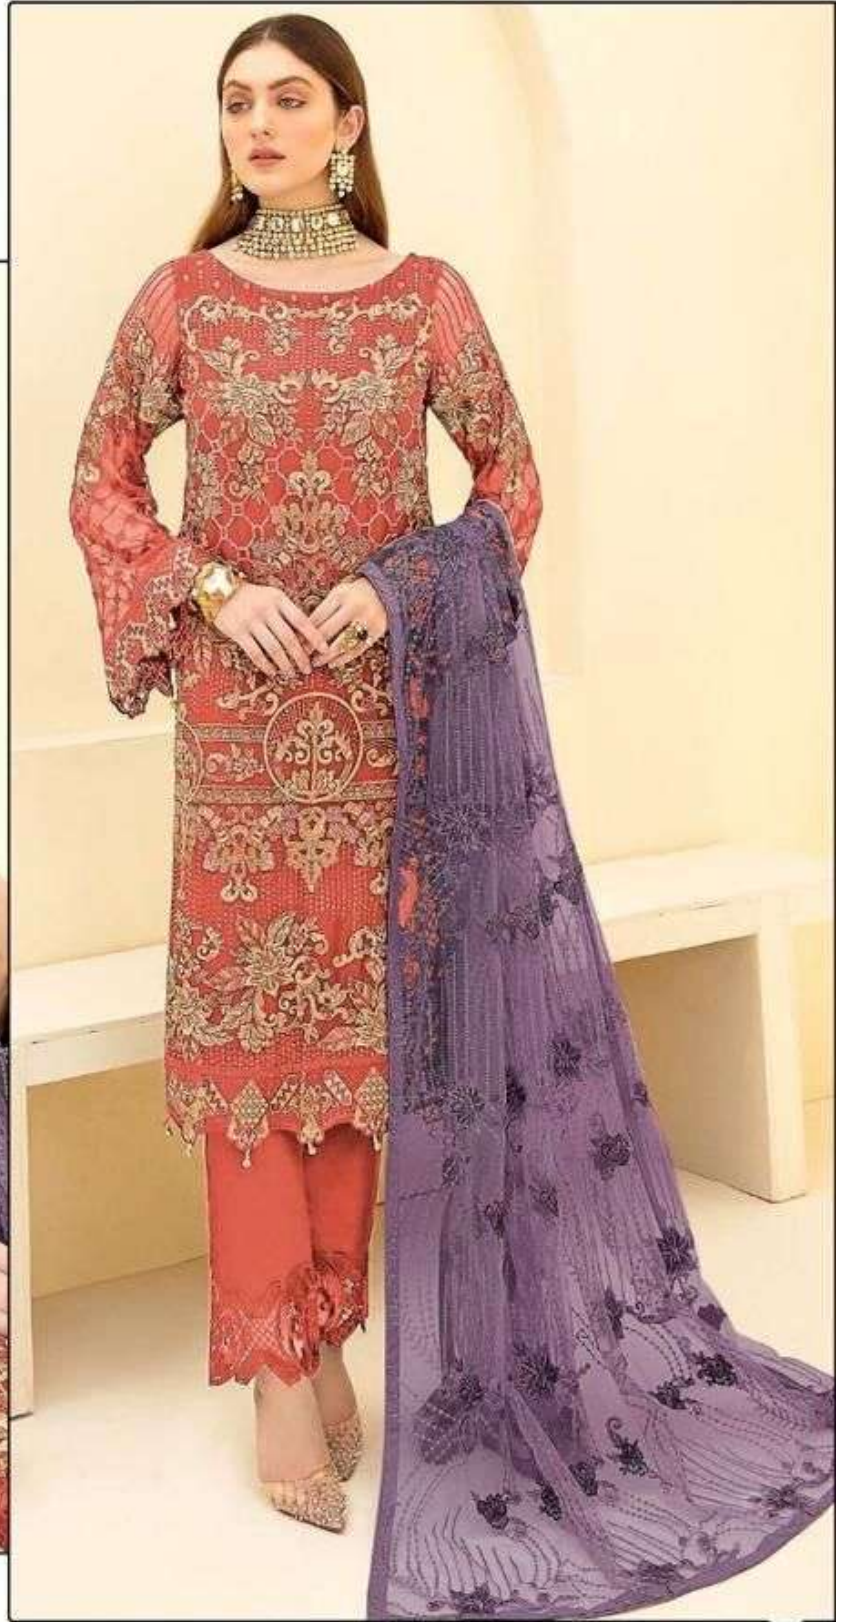

AL AMRA

Anaya 43-C

Top : Fox georgett with embroidery  
Bottom : Santoon  
Dupatta : Nazmeen with embroidery

AL AMRA

Anaya 43-B

Top : Fox georgett with embroidery  
Bottom : Santoon  
Dupatta : Nazmeen with embroidery

AL AMRA

Anaya 43-B

Top-Fox georgette with embroidery

Medium Size

AL AMRA

Anaya 43-C

Top : Fox georgett with embroidery  
Bottom : Santoon  
Dupatta : Nazmeen with embroidery

AL AMRA