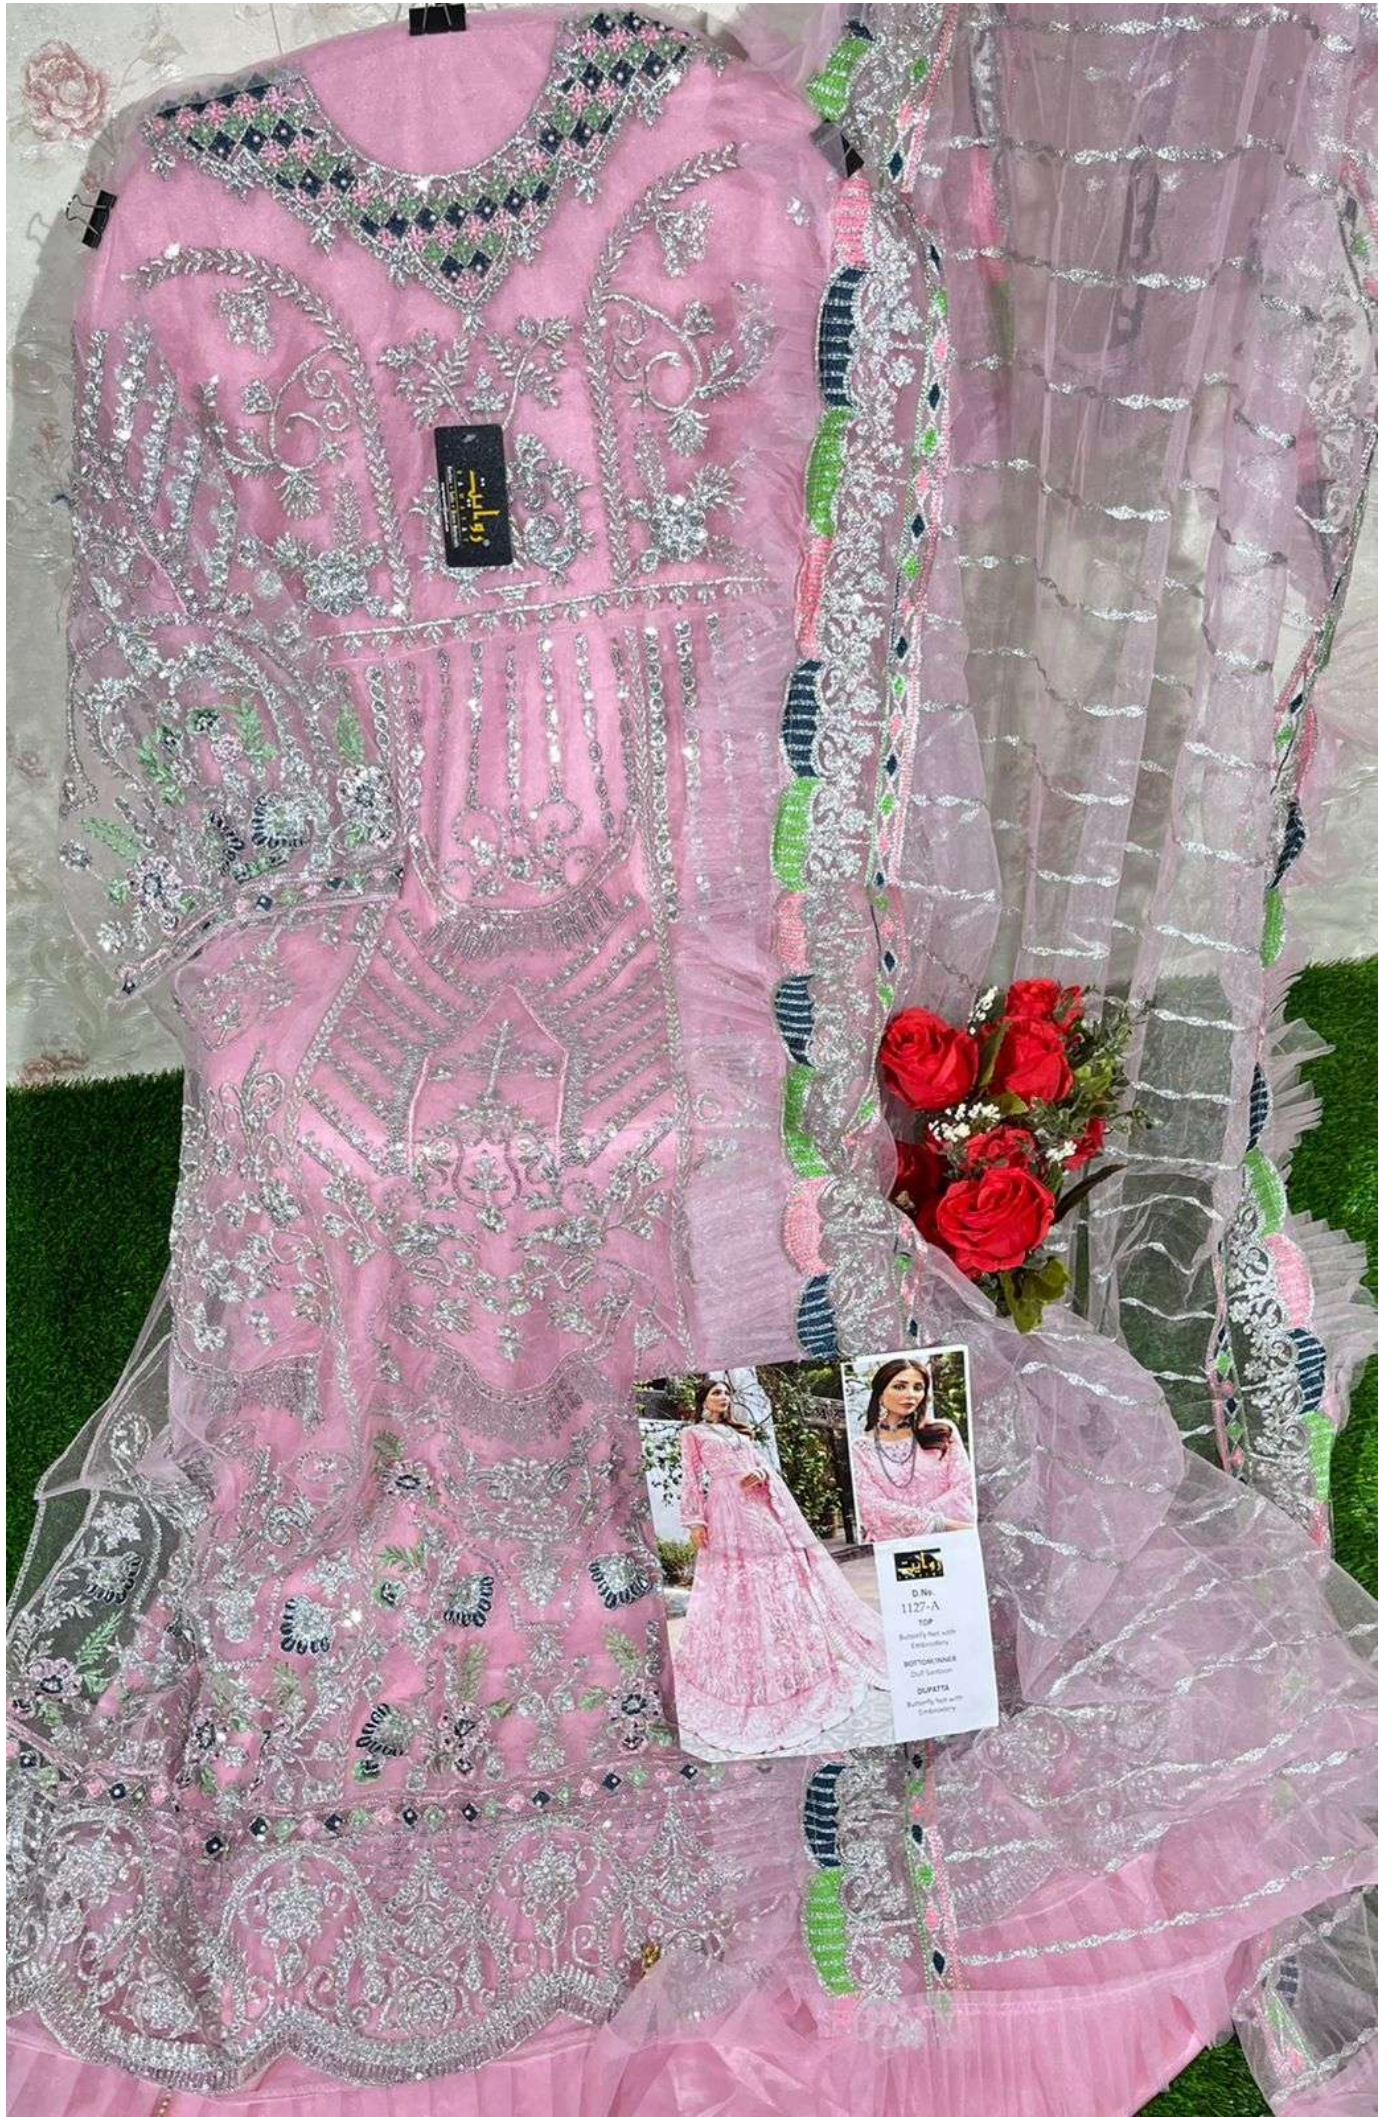

# EMAAN | ADEEL

Special

روایت  
R A W A Y A T

د. ن. ۱۱۲۷-ا

D. No.  
1127-A  
TOP  
Embroidery with  
Embroidery  
BOTTOM/PANNE  
Duff Lenthorn  
DUPATTA  
Embroidery with  
Embroidery

**D. No.**  
1127-B

**TOP**  
Naturally Net with  
Embroidery

**BOTTOM/SHIRT**  
Full Length

**DUPATTA**  
Naturally Net with  
Embroidery

**D No.**  
112-C  
**TOP**  
Ruffled, Net with  
Embroidery  
**BOTTOM/PANTS**  
Old Version  
**DUPATTA**  
Ruffled Net with  
Embroidery

Small black tag with Arabic text, likely a brand or size label.

**O. No.**  
1127-D  
**TOP**  
Butterfly net with  
gold embroidery  
**BOTTOM/INNER**  
Full length  
**DUPATELA**  
Butterfly net with  
gold embroidery