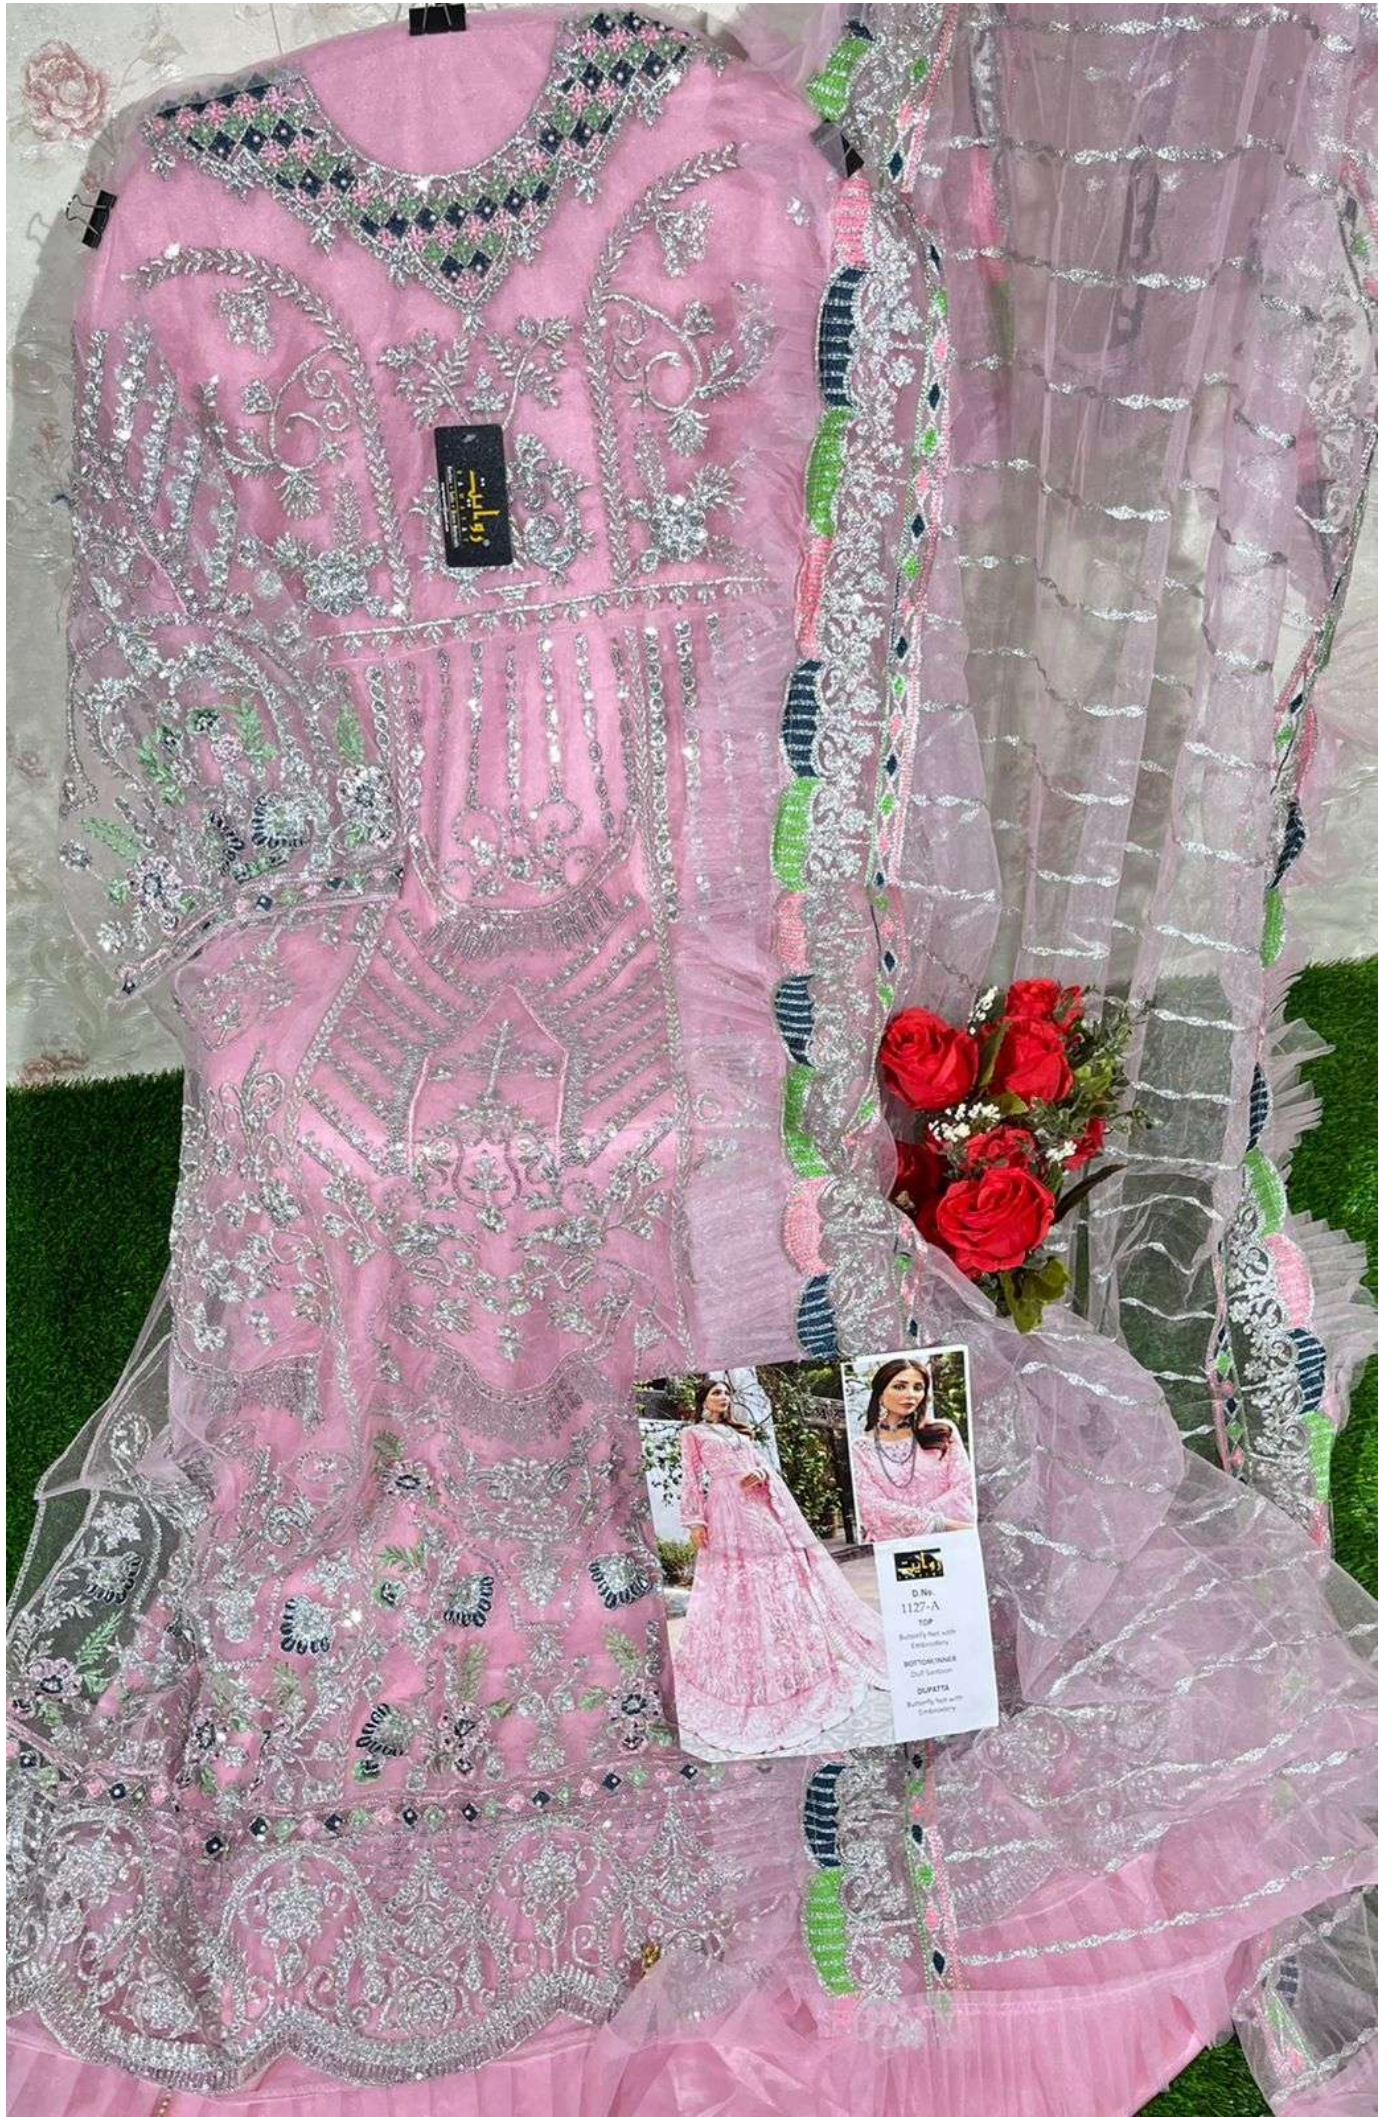

EMAAN | ADEEL Special

روایت
R A W A Y A T

د. ن. ۱۱۲۷-ا

D. No.
1127-A
TOP
Embroidery with
Embroidery
BOTTOM/PANEE
Duff Lenthorn
DUPATTA
Embroidery with
Embroidery

Shahs

D. No.
1127-B

TOP
Kutiyehi Net with
Embroidery

BOTTOM/SHIRT
Full Embroidery

DUPATTA
Kutiyehi Net with
Embroidery

D No.
112-C
TOP
Ruffled, Net with
Embroidery
BOTTOM/PANTS
Chiffon
DUPATTA
Ruffled Net with
Embroidery

سورجی

D. No.
1127-D
TOP
Butterfly net with
sequins
BOTTOM/INNER
Full length
DUPETA
Butterfly net with
sequins