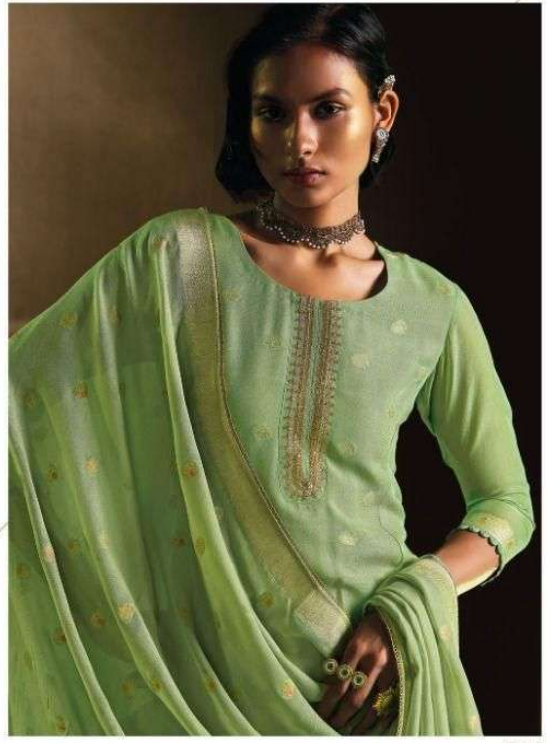

C111

C111

C1112

C1113

Ganga®

G114

C1115

C1110

C1111

C1112

C1113

C1114

C1115

PRODUCT NAME	<i>SHASHI</i>
D.NO.	C1110 TO C1115
DESCRIPTION	<p>TOP PREMIUM VISCOSE GEORGETTE JACQUARD WITH EMBROIDERY AND HAND WORK</p> <p>BOTTOM PREMIUM COTTON SATIN SOLID</p> <p>DUPATTA PREMIUM VISCOSE GEORGETTE JACQUARD WITH JARI LACE AND TASSEL</p>
HSN CODE	540834
WHOLESALE PRICE	2475/- EACH+GST(EXTRA)