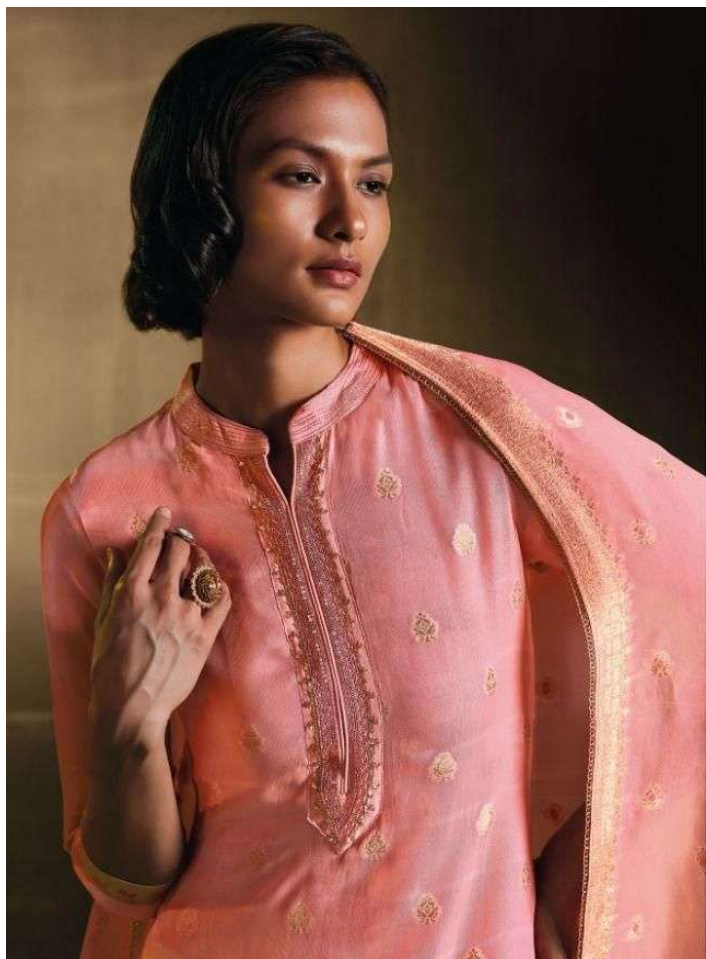

C111

C111

C1112

C1113

Ganga®

G114

C1115

C1110

C1111

C1112

C1113

C1114

C1115

PRODUCT NAME	<i>SHASHI</i>
D.NO.	C1110 TO C1115
DESCRIPTION	<p>TOP PREMIUM VISCOSE GEORGETTE JACQUARD WITH EMBROIDERY AND HAND WORK</p> <p>BOTTOM PREMIUM COTTON SATIN SOLID</p> <p>DUPATTA PREMIUM VISCOSE GEORGETTE JACQUARD WITH JARI LACE AND TASSEL</p>
HSN CODE	540834
WHOLESALE PRICE	2475/- EACH+GST(EXTRA)