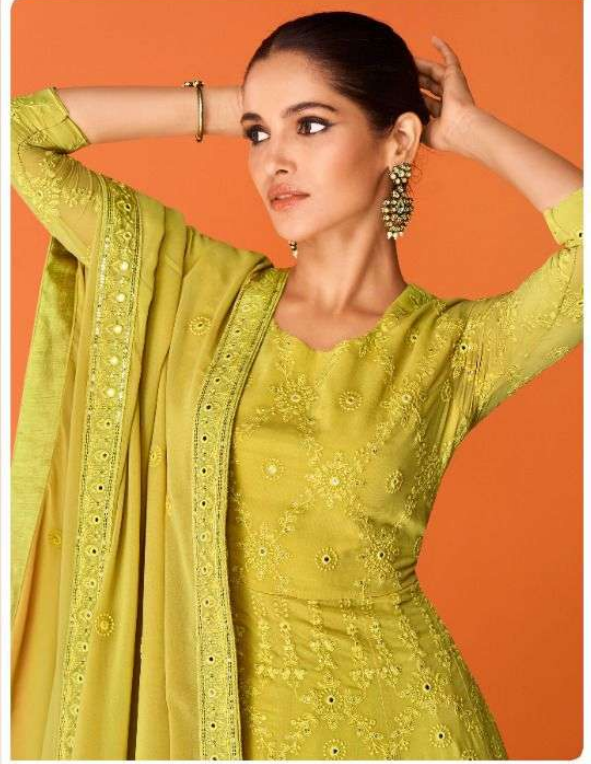

AASHIRWAD
CREATION

9323