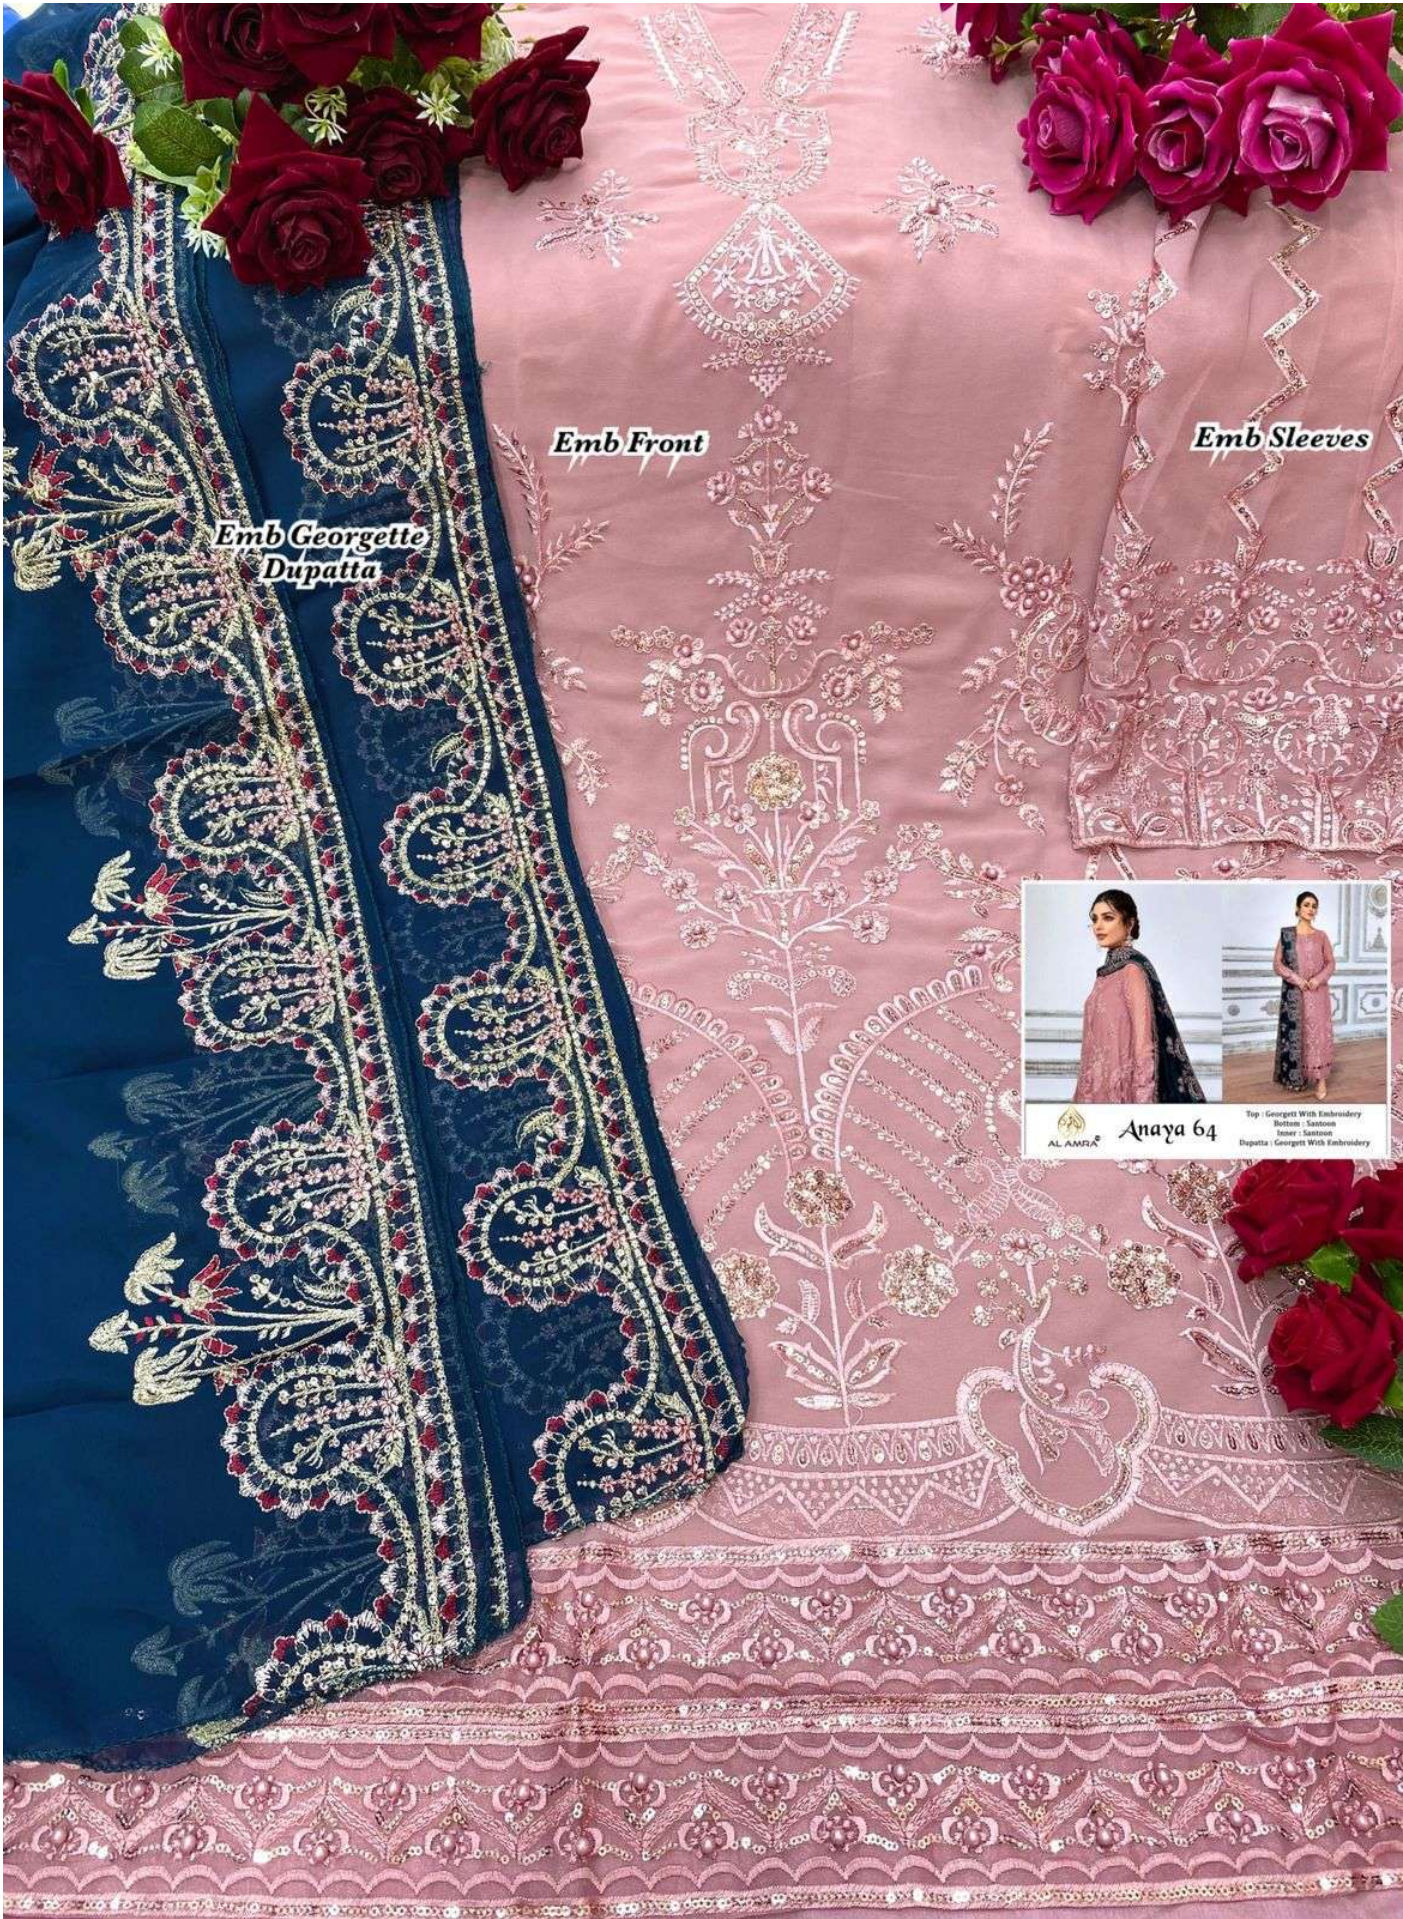

Emb Georgette Dupatta

Emb Front

Emb Sleeves