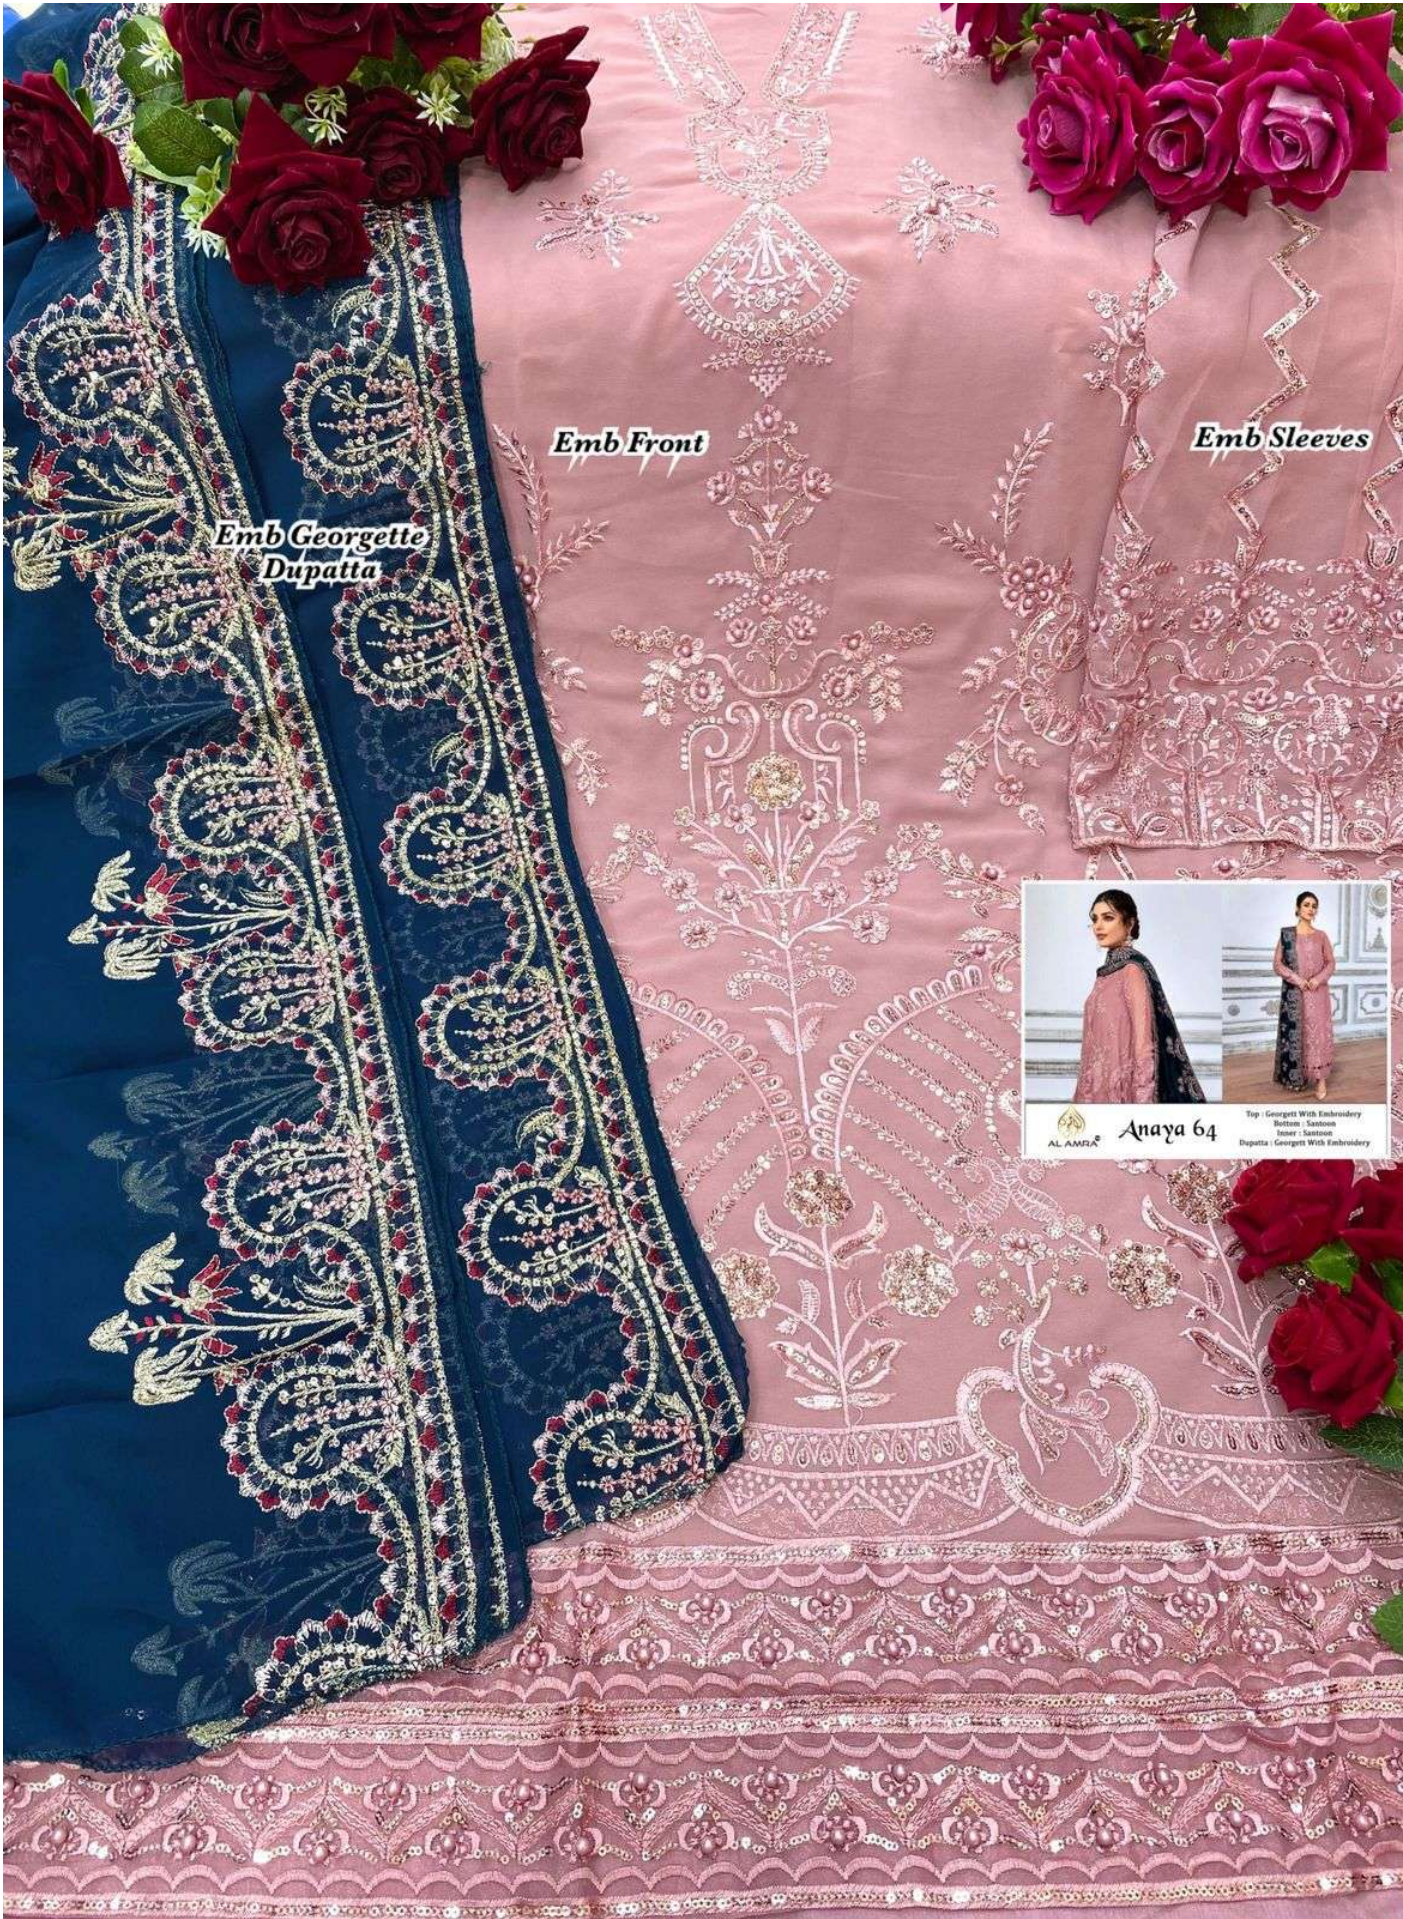

*Emb Georgette
Dupatta*

Emb Front

Emb Sleeves