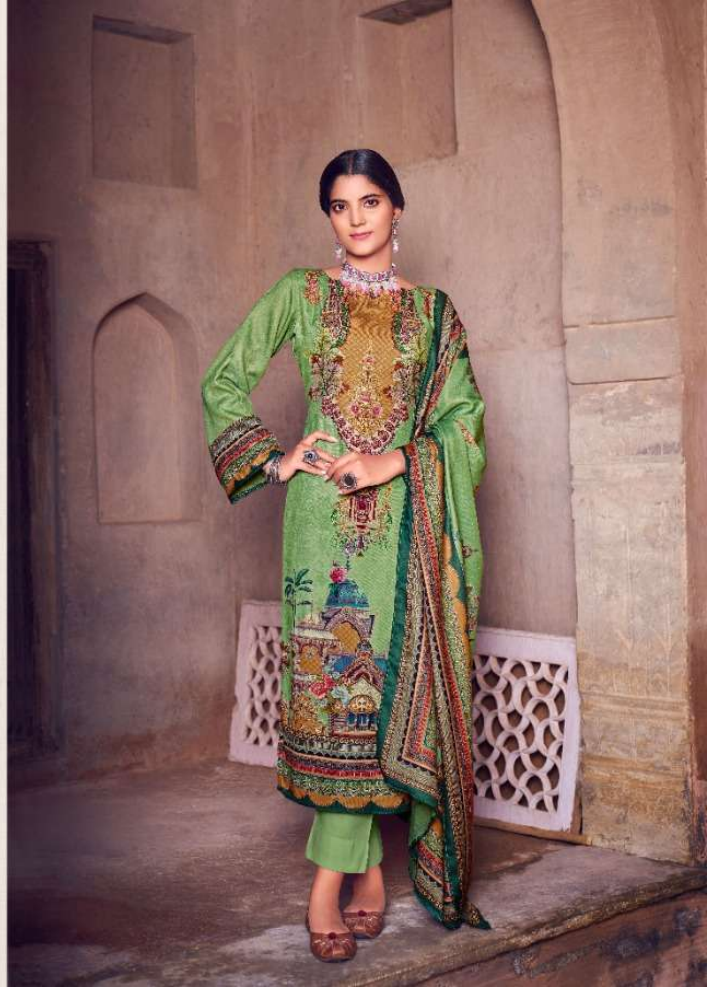

Levisha®

PERFECT CHOICE  
THE EMBROIDERED BEAUTY OF SAREE  
WITH A TOUCH OF FANCY ON PURE  
COTTON OR SILK FABRIC  
DN/1003  
\*\*\*

Levisha®

EXLIMITED TEMPTATION  
THE JEWELRY OF THE JEWELRY

DN/1004  
\*\*\*