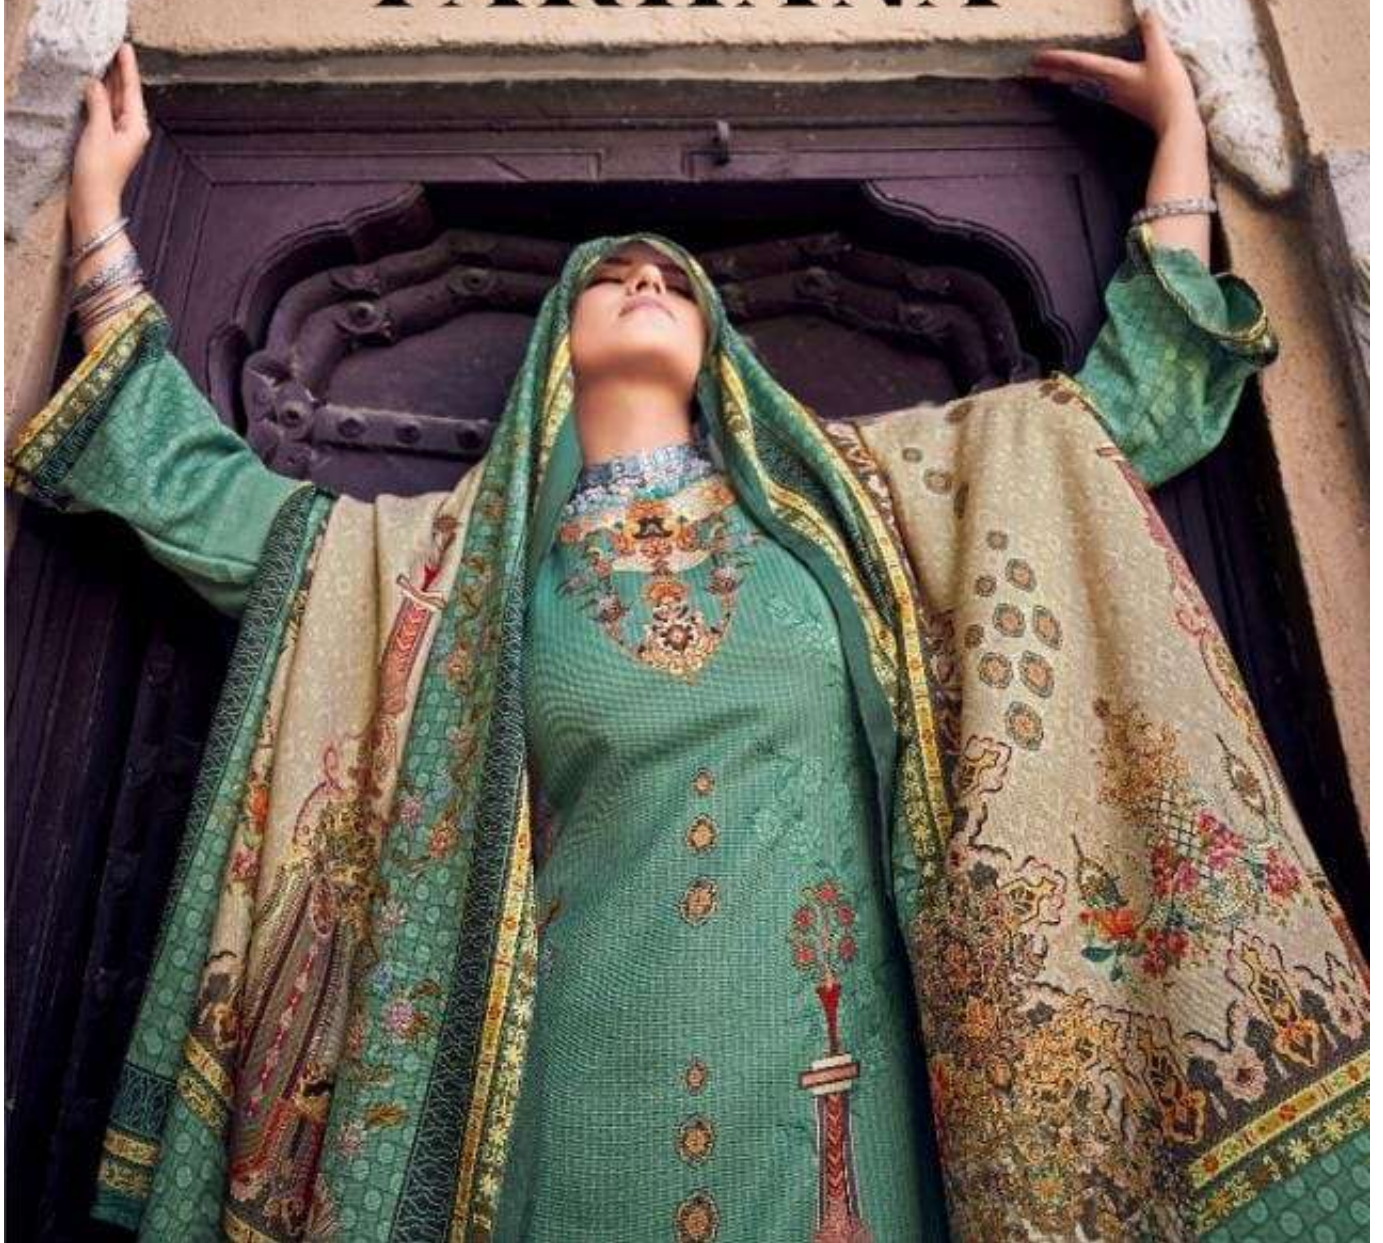

Levisha®

ਫਰਹਾਨਾ

فرحانه

FARHANA