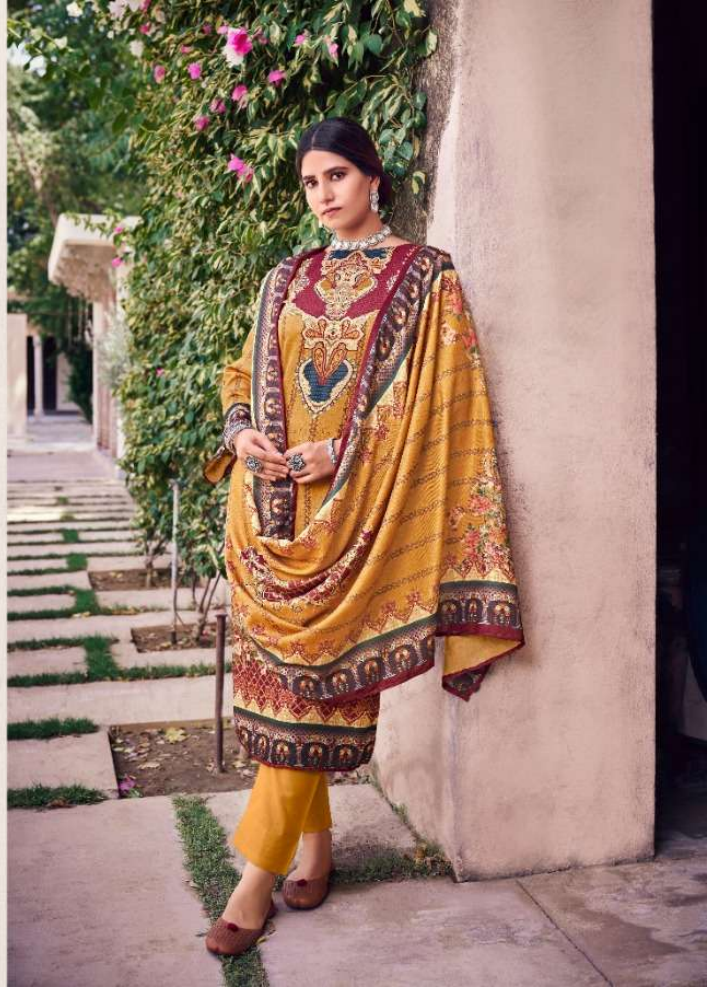

Levisha®

STUNNING FASHION
CLOTHING INTEREST AS EARLY
WOMEN SHOULD BE TO HAVE THE
OPPORTUNITY TO ENJOY BEAUTIFUL FASHION
DN/1005
***