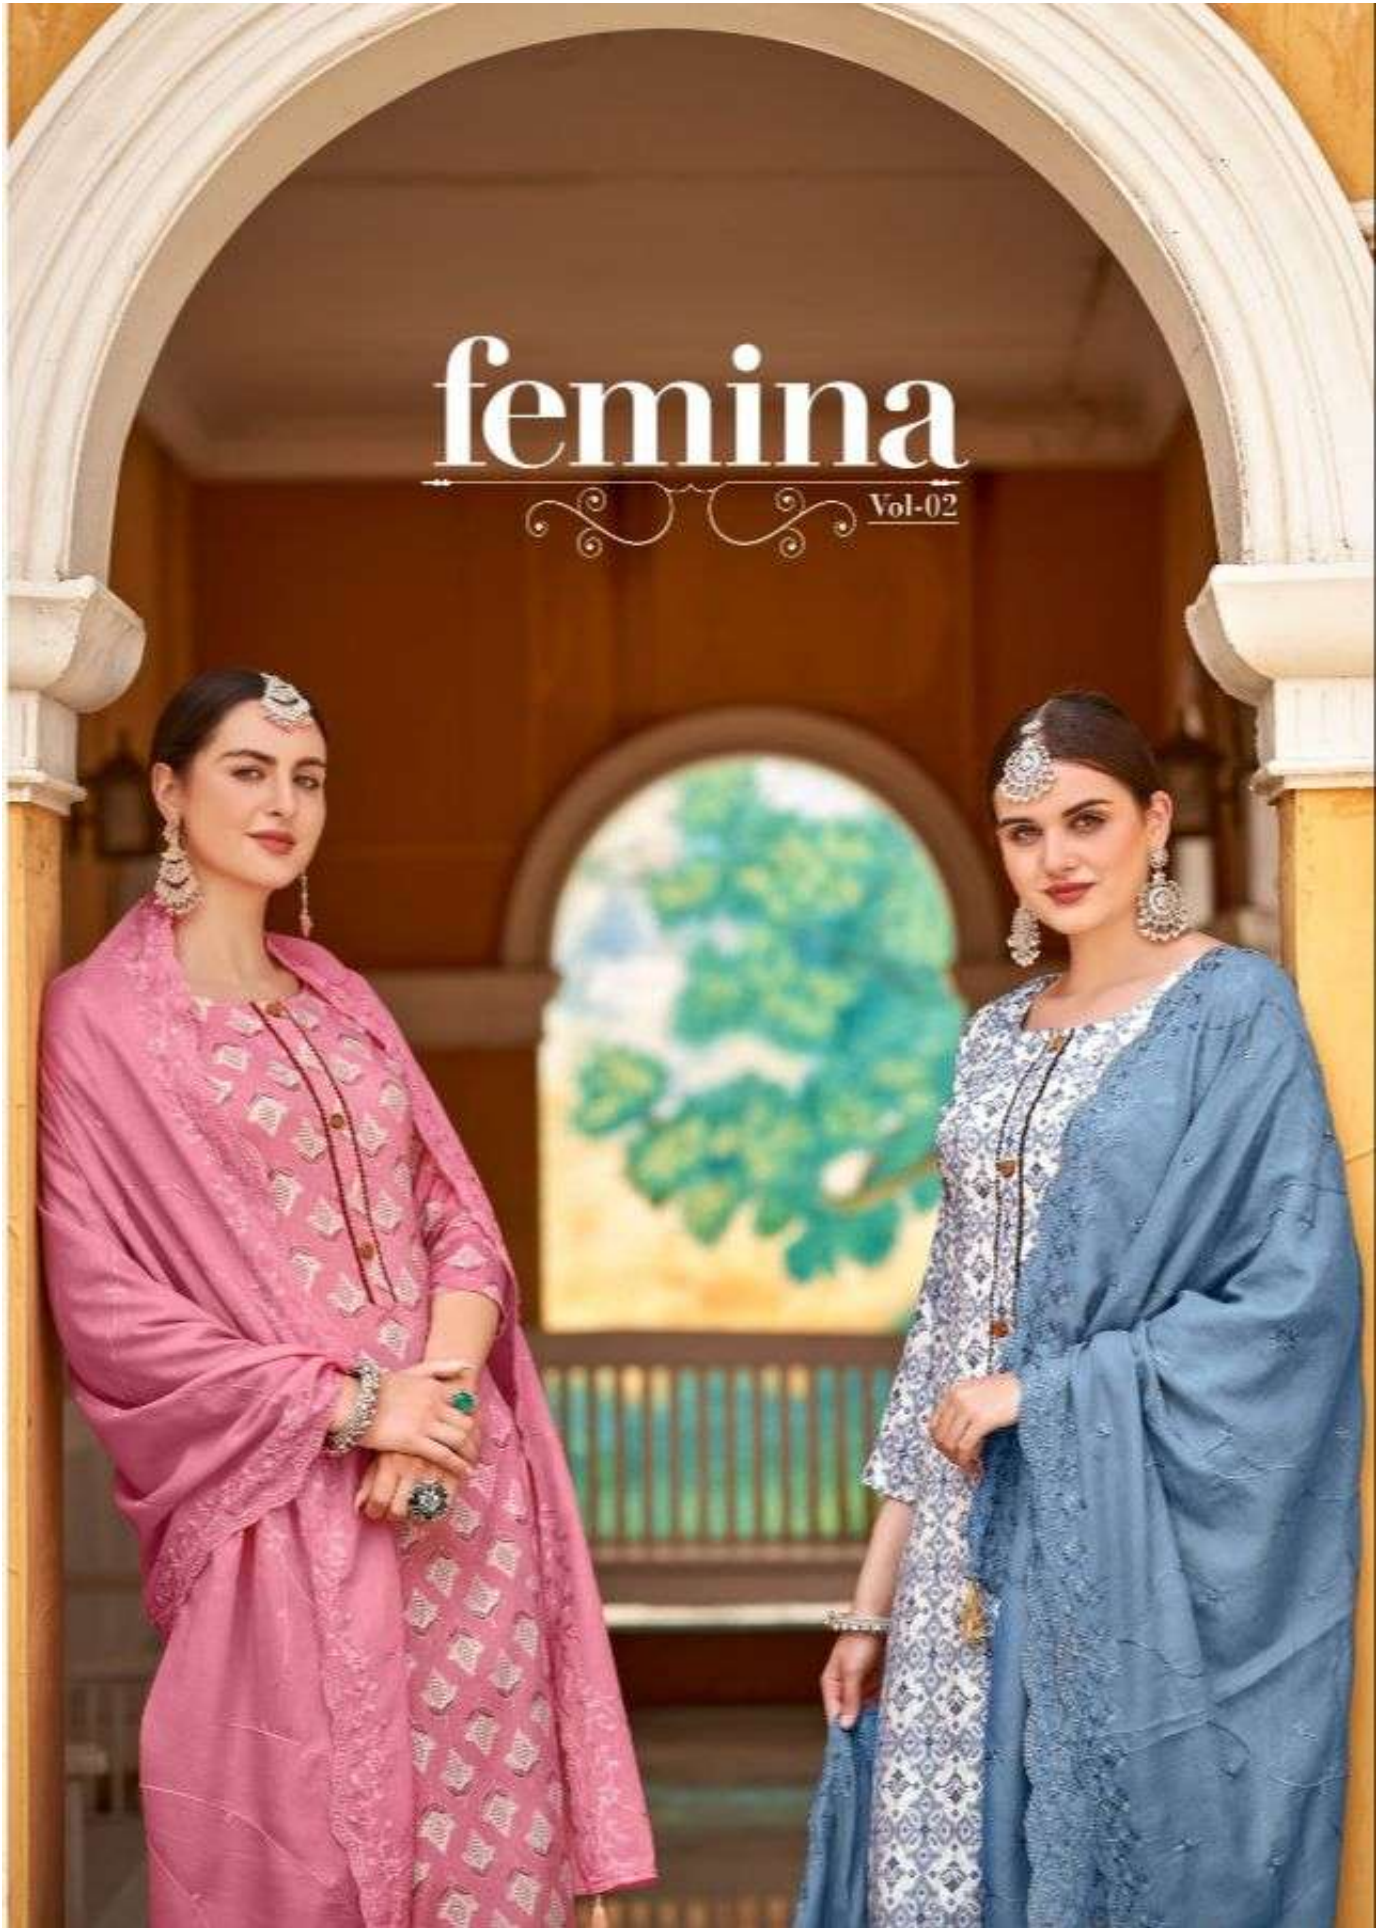

femina

Vol-02

BRILLIANT HUES & LUSTROUS TEXTURES GIVE YOU A NEW MAKEOVER THIS SEASON.

Timeless
TRENDS

2001

LUXE FABRICS, BOLD PATTERNS AND SIMPTUOUS CRAFTING
ADORN MODERN SILHOUETTES.
FASHION

BRIGHT HUES & LUSTROUS TEXTURES GIVE YOU A NEW MAKEOVER THIS SEASON.