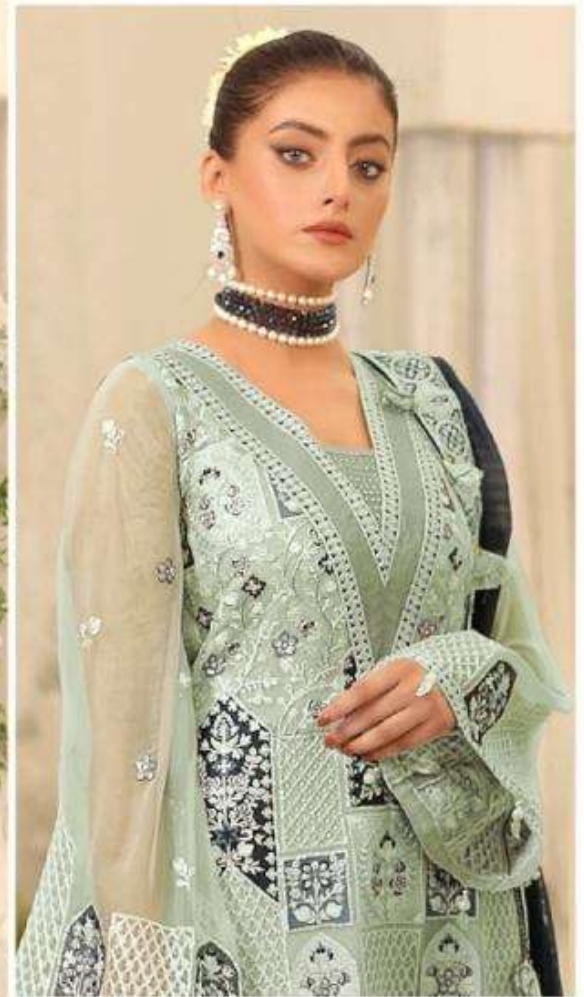

MARYAM
COLOUR

11005-D

TOP

FOX GEORGETTE WITH
EMBROIDERY

BOTTOM-INNER
SANTOON

DUPATTA
NAZMIN WITH
HEAVY EMBROIDERY