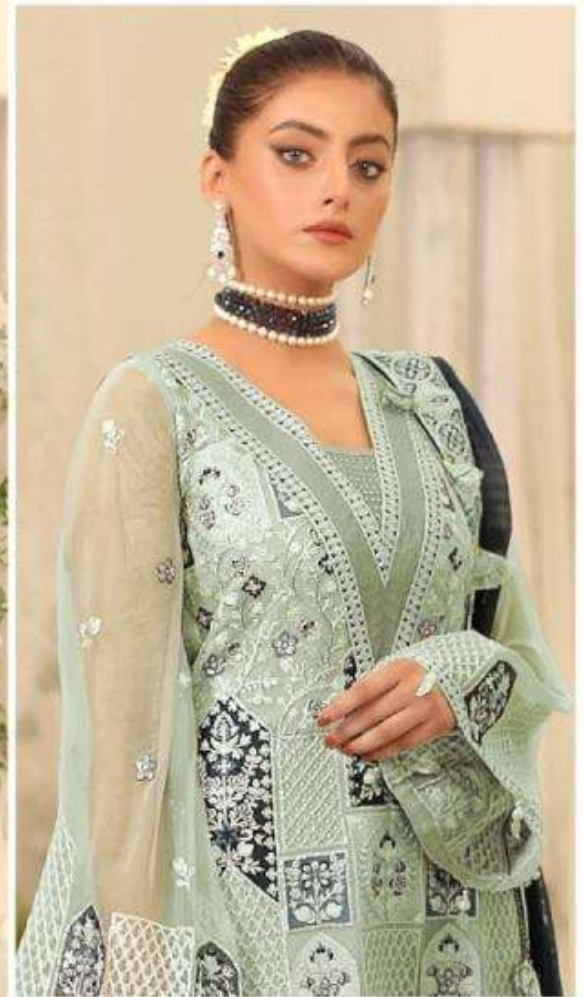

MARYAM

COLOUR

11005-D

TOP

FOX GEORGETTE WITH
EMBROIDERY

BOTTOM-INNER
SANTOON

DUPATTA
NAZMIN WITH
HEAVY EMBROIDERY