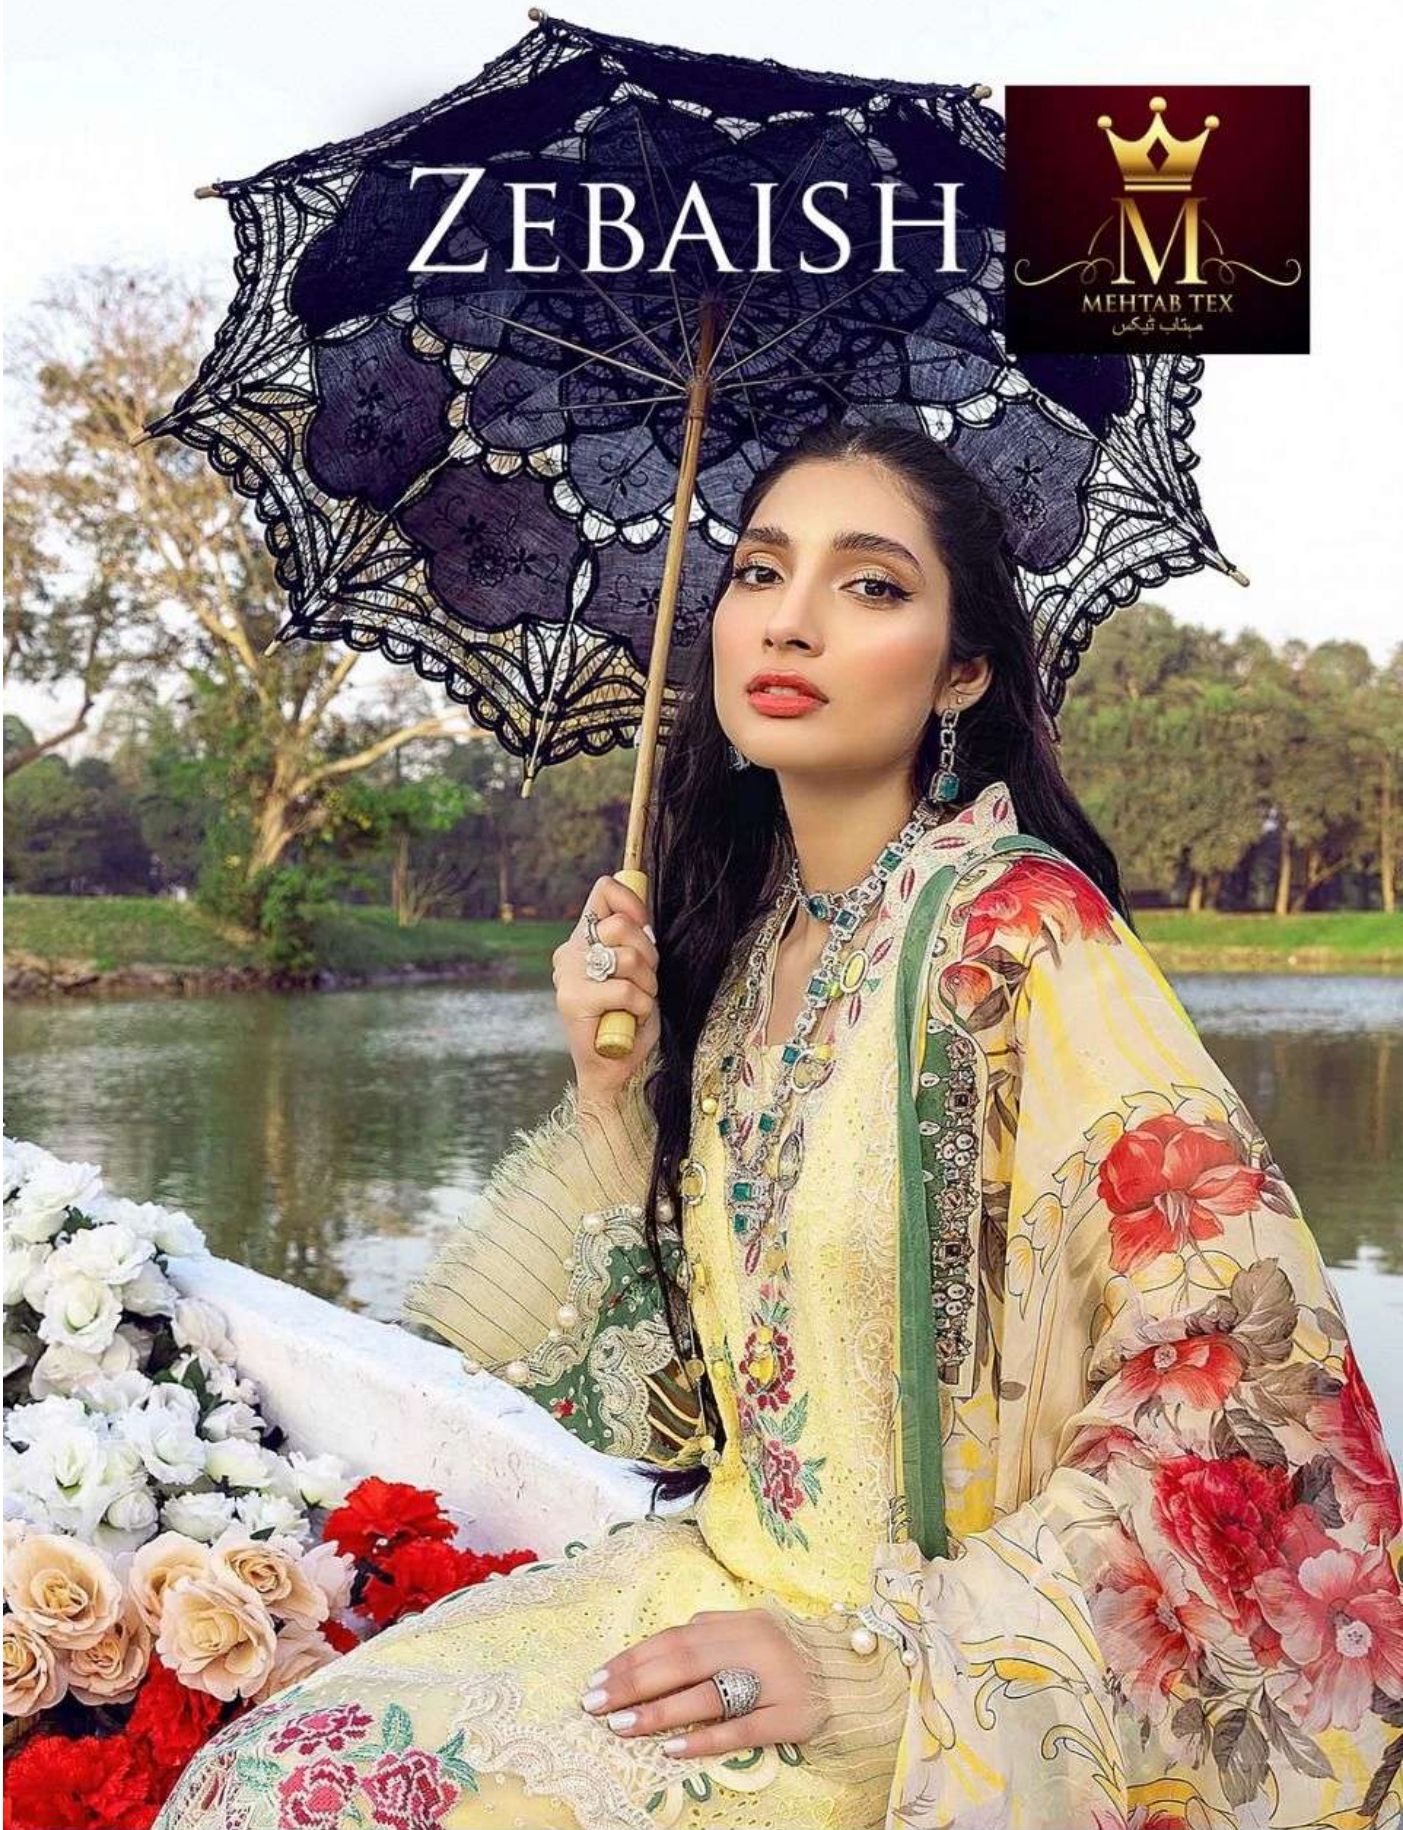

ZEBAISH

mehtab-tex-zebaish-georgette

TOP

FOX GEORGETTE WITH
HEAVY EMBROIDEREY

BOTTOM/INNER
HEAVY SANTOON

DUPATTA
BUTTERFLY NET WITH
EMBROIDEREY

1008

TOP
FOX GEORGETTE WITH
HEAVY EMBROIDERY

BOTTOM/INNER
HEAVY SANTOON

DUPATTA
BUTTERFLY NET WITH
EMBROIDERY

1009

TOP
FOX GEORGETTE WITH
HEAVY EMBROIDEREY

BOTTOM/INNER
HEAVY SANTOON

DUPATTA
BUTTERFLY NET
WITH WORK

1010

ZEBAISH