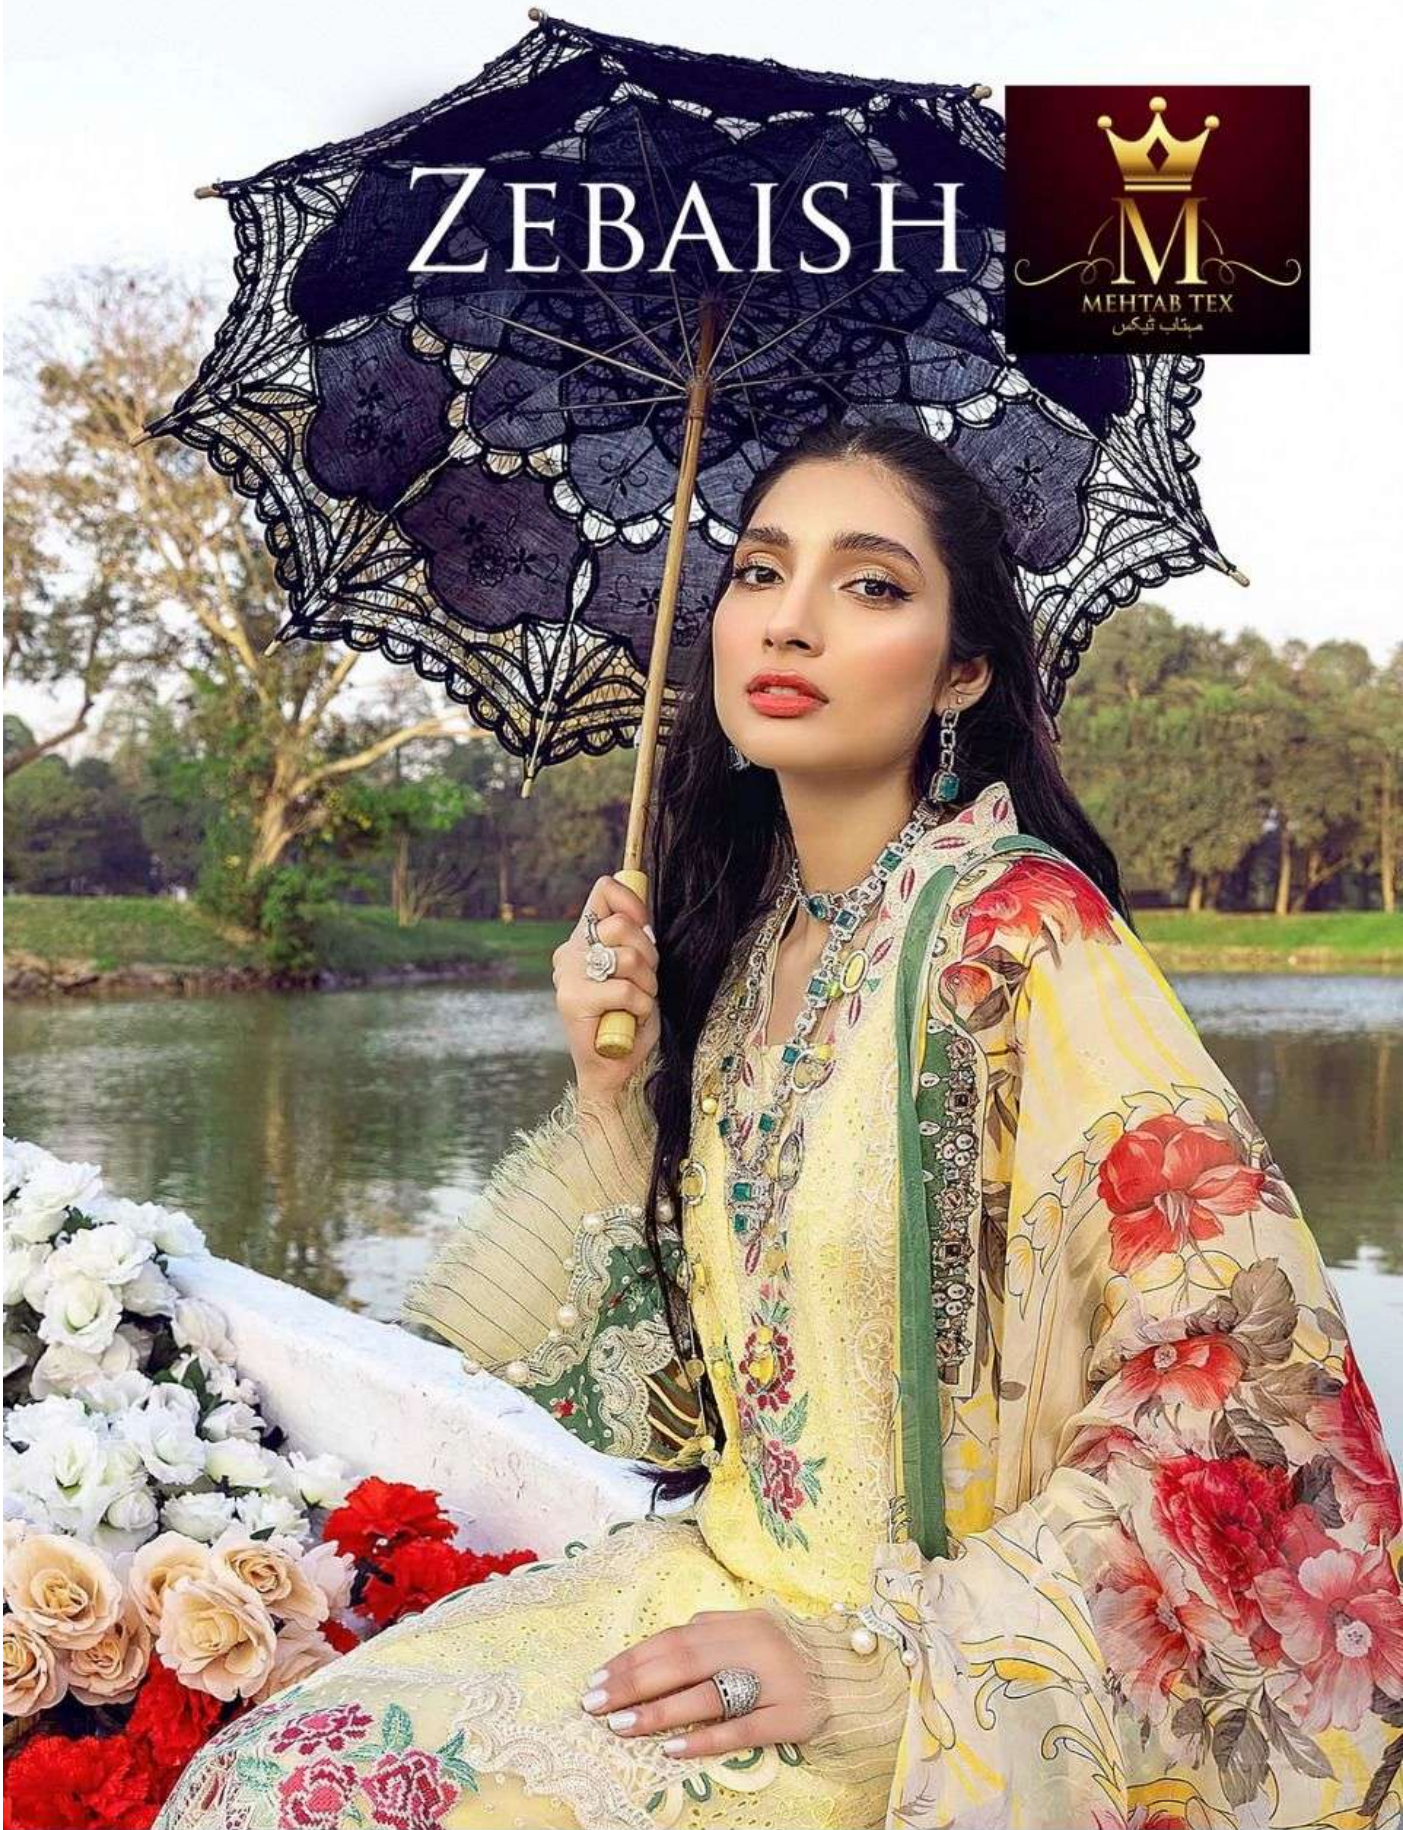

# ZEBAISH

mehtab-tex-zebaish-georgette

**TOP**

FOX GEORGETTE WITH  
HEAVY EMBROIDERREY

**BOTTOM/INNER**  
HEAVY SANTOON

**DUPATTA**  
BUTTERFLY NET WITH  
EMBROIDERREY

**1008**

**TOP**  
FOX GEORGETTE WITH  
HEAVY EMBROIDERY

**BOTTOM/INNER**  
HEAVY SANTOON

**DUPATTA**  
BUTTERFLY NET WITH  
EMBROIDERY

**1009**

**TOP**  
FOX GEORGETTE WITH  
HEAVY EMBROIDEREY

**BOTTOM/INNER**  
HEAVY SANTOON

**DUPATTA**  
BUTTERFLY NET  
WITH WORK