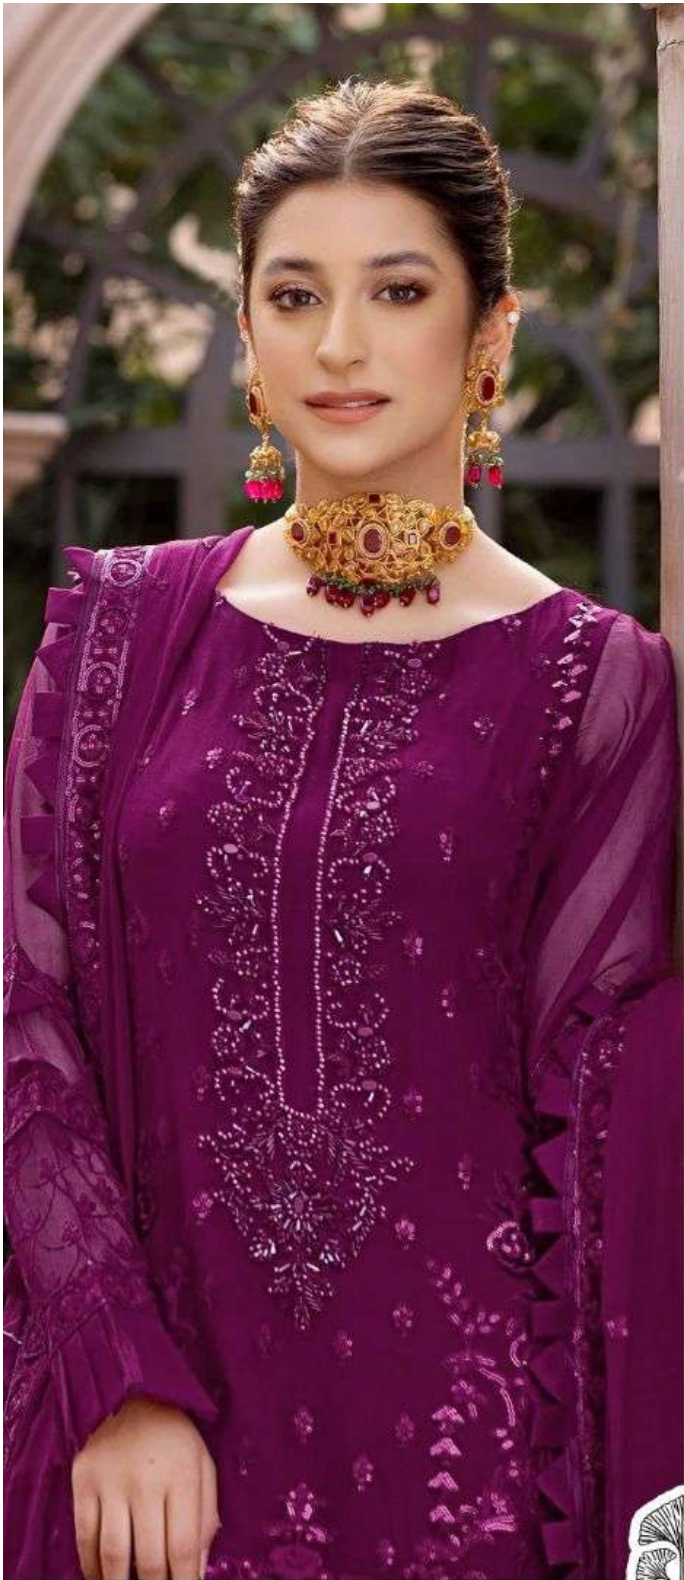

INAYA

VOL-2

ZAHA

INAYA
VOL-2

ZAHA

D.No.10037-A

TOP Fox Georgette
with Embroidery

BOTTOM-INNER Dull Santoon

DUPATTA Nazmin with
Embroidery

INAYA
VOL-2

ZAHA

D.No.10037-B

TOP Fox Georgette
with Embroidery

BOTTOM-INNER Dull Santoon

DUPATTA Nazmin with
Embroidery

INAYA
VOL-2

ZAHA

D.No.10037-C

TOP Fox Georgette
with Embroidery

BOTTOM-INNER Dull Santoon

DUPATTA Nazmin with
Embroidery

INAYA
VOL-2

ZAHA

D.No.10037-D

TOP Fox Georgette
with Embroidery

BOTTOM-INNER Dull Santoon

DUPATTA Nazmin with
Embroidery

INAYA

VOL-2

ZAHA

TOP - Faux Georgette with Embroidery BOTTOM-INNER - Dull santoon DUPATTA - Nazmin with Embroidery

10037-A