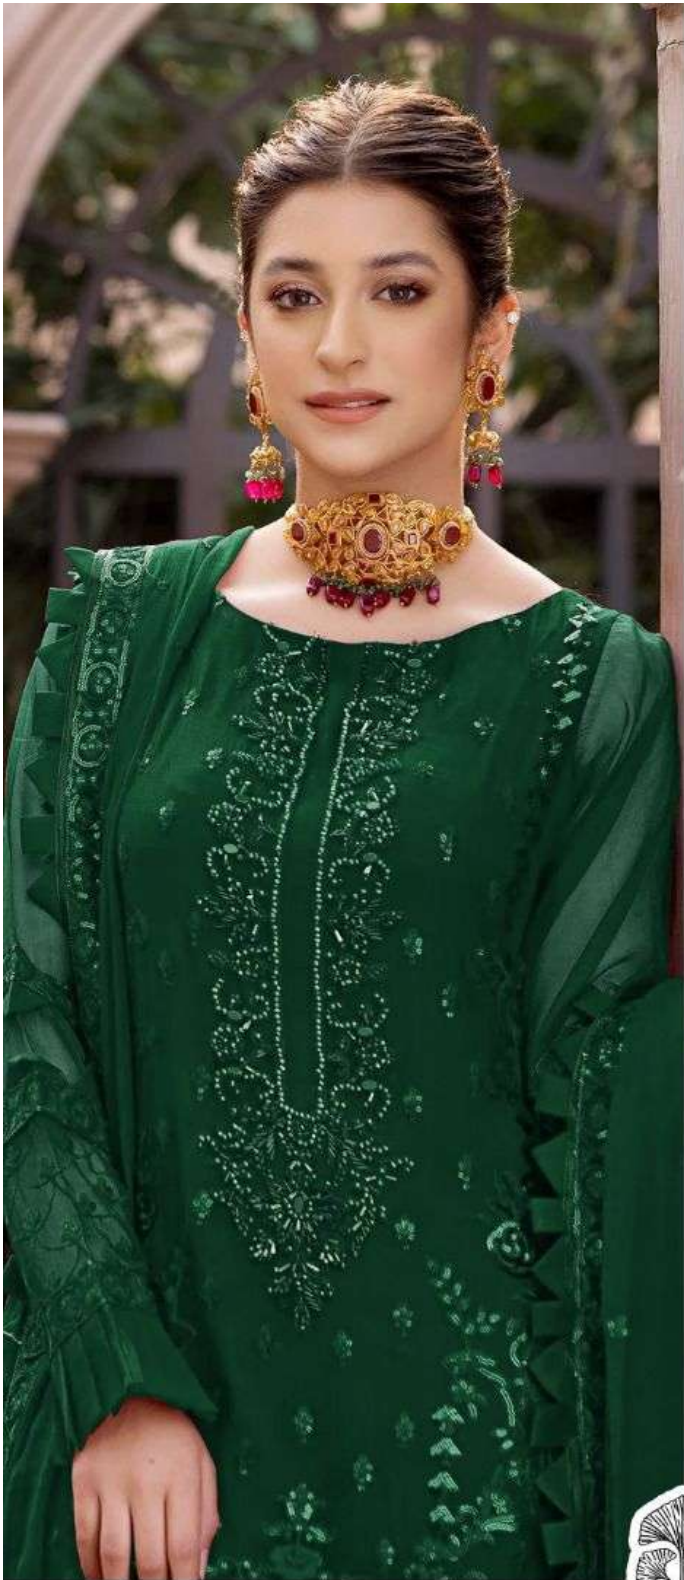

INAYA

VOL-2

ZAHA

INAYA
VOL-2

ZAHA

D.No.10037-A

TOP Fox Georgette
with Embroidery

BOTTOM-INNER Dull Santoon

DUPATTA Nazmin with
Embroidery

INAYA
VOL-2

ZAHA

D.No.10037-B

TOP Fox Georgette
with Embroidery

BOTTOM-INNER Dull Santoon

DUPATTA Nazmin with
Embroidery

INAYA
VOL-2

ZAHA

D.No.10037-C

TOP Fox Georgette
with Embroidery

BOTTOM-INNER Dull Santoon

DUPATTA Nazmin with
Embroidery

INAYA
VOL-2

ZAHA

D.No.10037-D

TOP Fox Georgette
with Embroidery

BOTTOM-INNER Dull Santoon

DUPATTA Nazmin with
Embroidery

INAYA

VOL-2

ZAHA

TOP - Faux Georgette with Embroidery BOTTOM-INNER - Dull santoon DUPATTA - Nazmin with Embroidery

10037-A