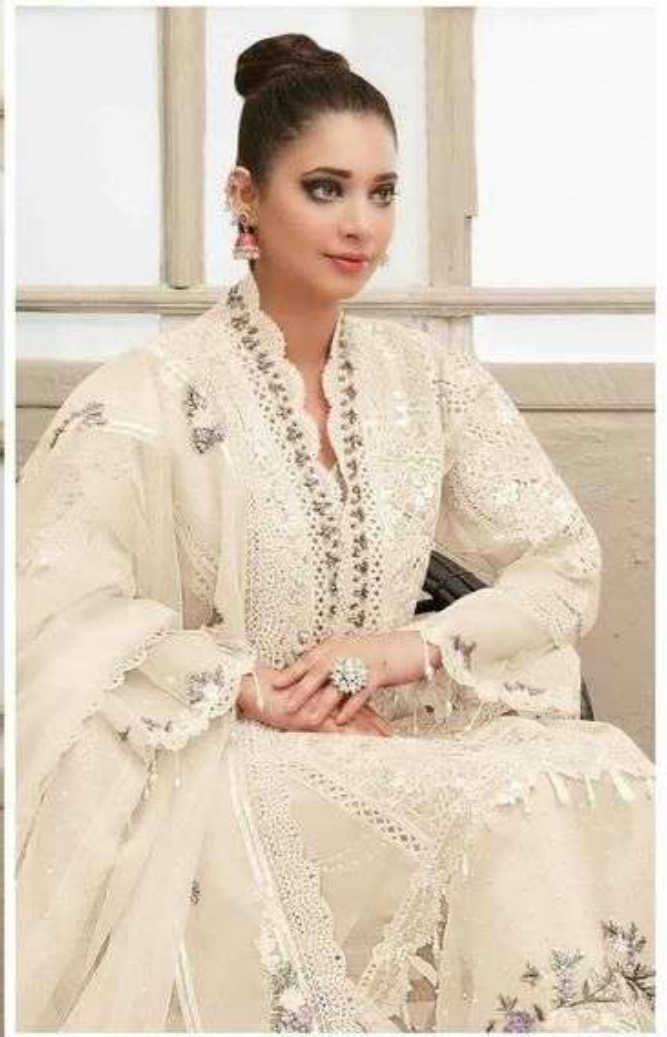

ALK -3028-C

TOP

Butterfly net with
Heavy Embroidery

BOTTOM-INNER

Santoon

DUPATTA

Butterfly net
Heavy Embroidery

ALKTM

Tawakkal Vol-2
COLOURS

AL KHUSHBU

ALK -3028-D

TOP

Butterfly net with
Heavy Embroidery

BOTTOM-INNER

Santoon

DUPATTA