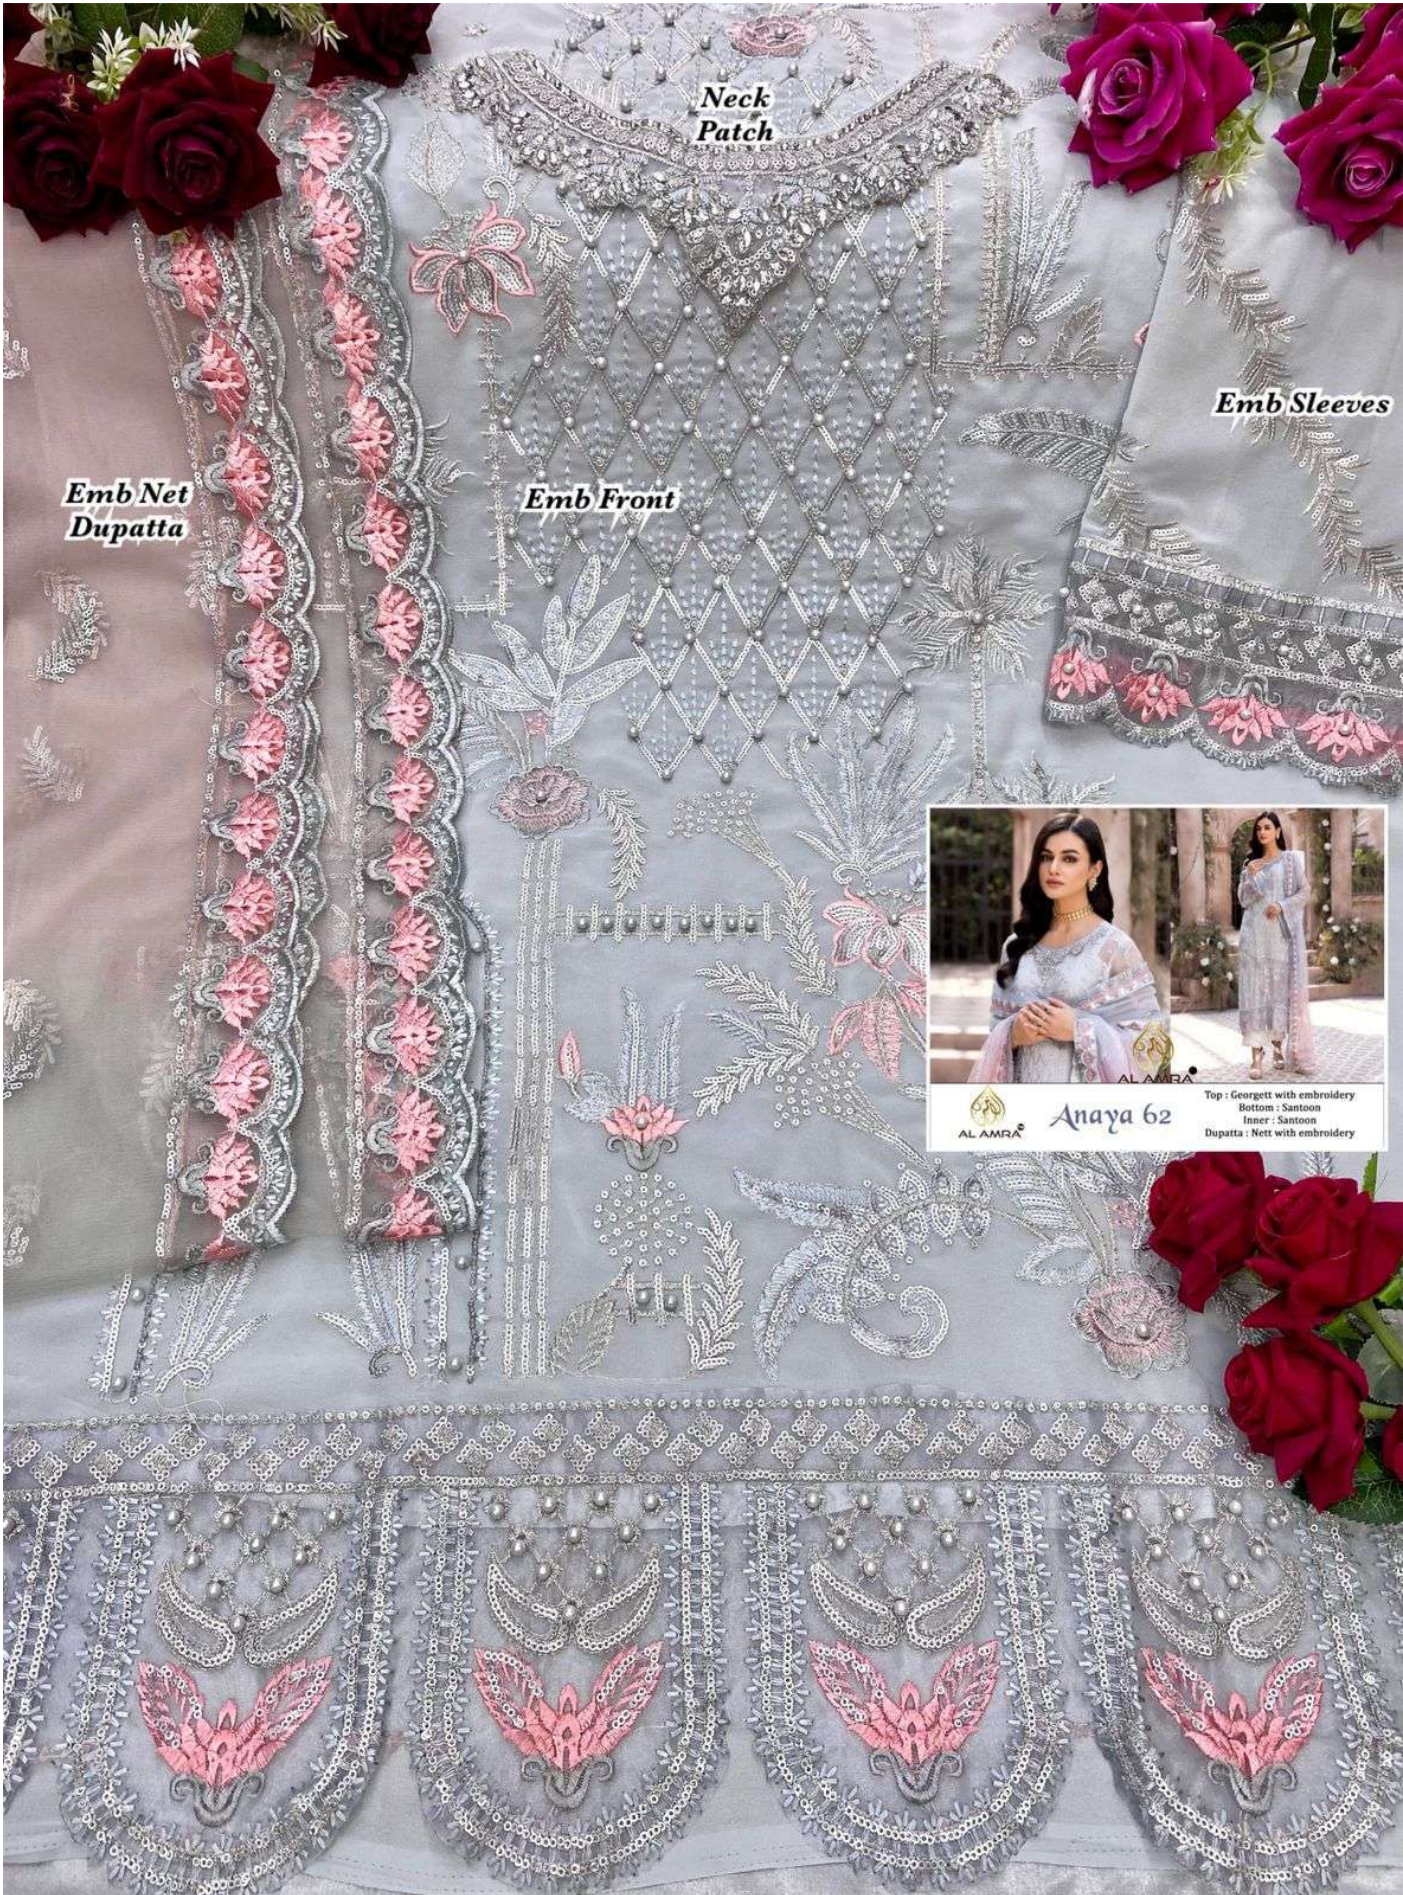

Neck Patch

Emb Sleeves

Emb Net Dupatta

Emb Front