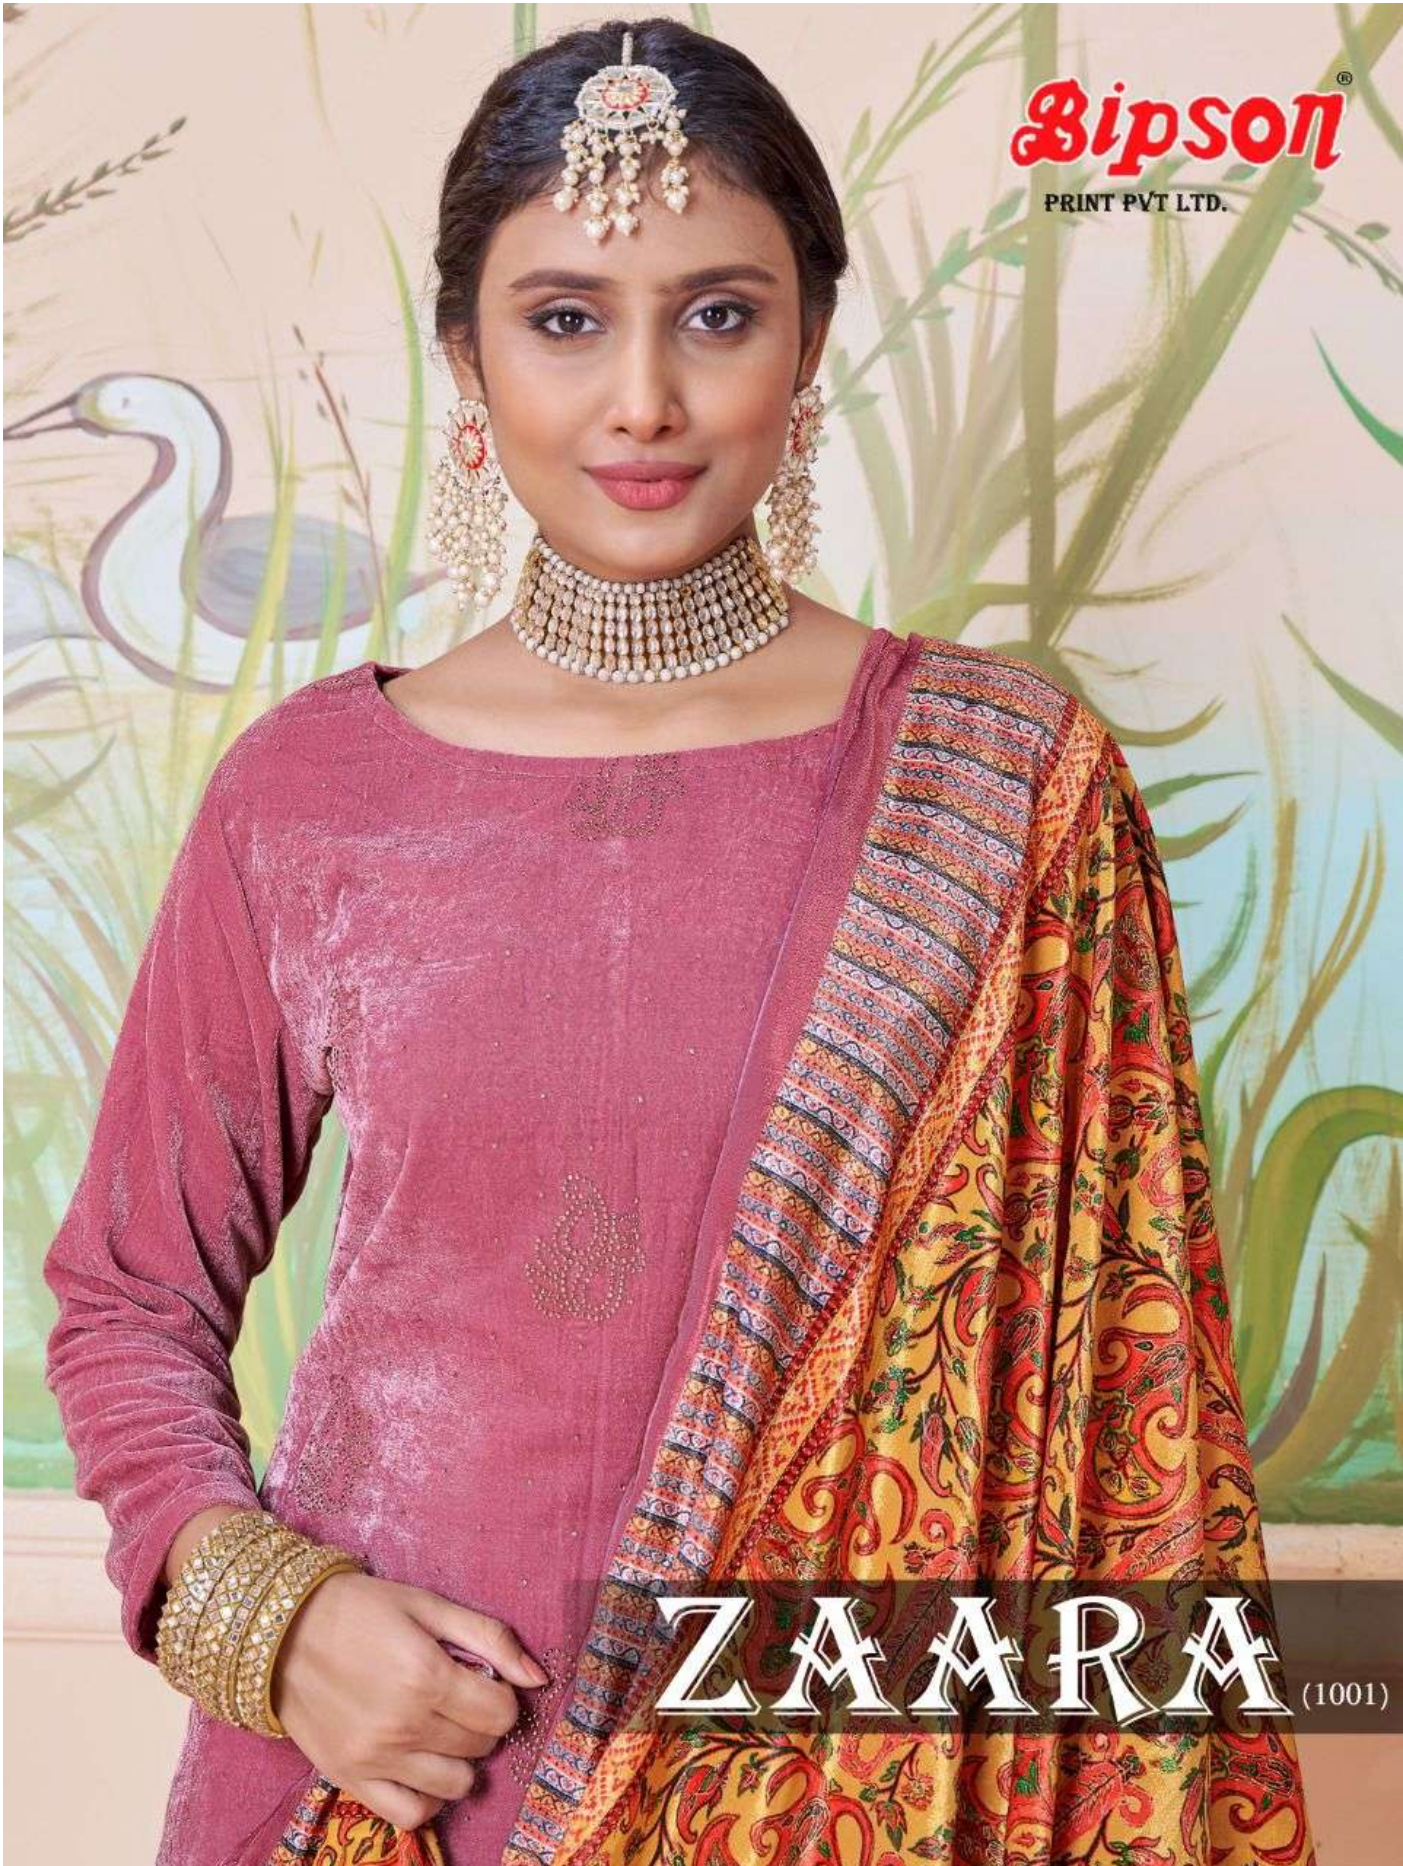

Gipson[®]
PRINT PVT LTD.

ZARA (1001)

ZAARA

Bipson[®]
PRINT PVT LTD.

D.NO.1001 - A

Top: Velvet With Swaroski

Bottom: Pure Pachmina

**Dupatta: Velvet Digital Print With
tussel Brasso style**

ZARA

Bipson[®]
PRINT PVT LTD.

D.NO.1001 - B

Top: Velvet With Swaroski

Bottom: Pure Pachmina

Dupatta: Velvet Digital Print With
tussel Brasso style

ZARA

Bipson[®]
PRINT PVT LTD.

D.NO.1001 - C

Top: Velvet With Swaroski

Bottom: Pure Pachmina

Dupatta: Velvet Digital Print With
tussel Brasso style

ZARA

Bipson[®]
PRINT PVT LTD.

D.NO.1001 -D

Top: Velvet With Swaroski

Bottom: Pure Pachmina

Dupatta: Velvet Digital Print With
tussel Brasso style

Always No.1
A PRODUCT BY
Bipson[®]
PRINT PVT LTD.

ZARA

Top: Velvet With Swaroski

Bottom: Pure Pachmina

**Dupatta: Velvet Digital Print With
tussel Brasso style**