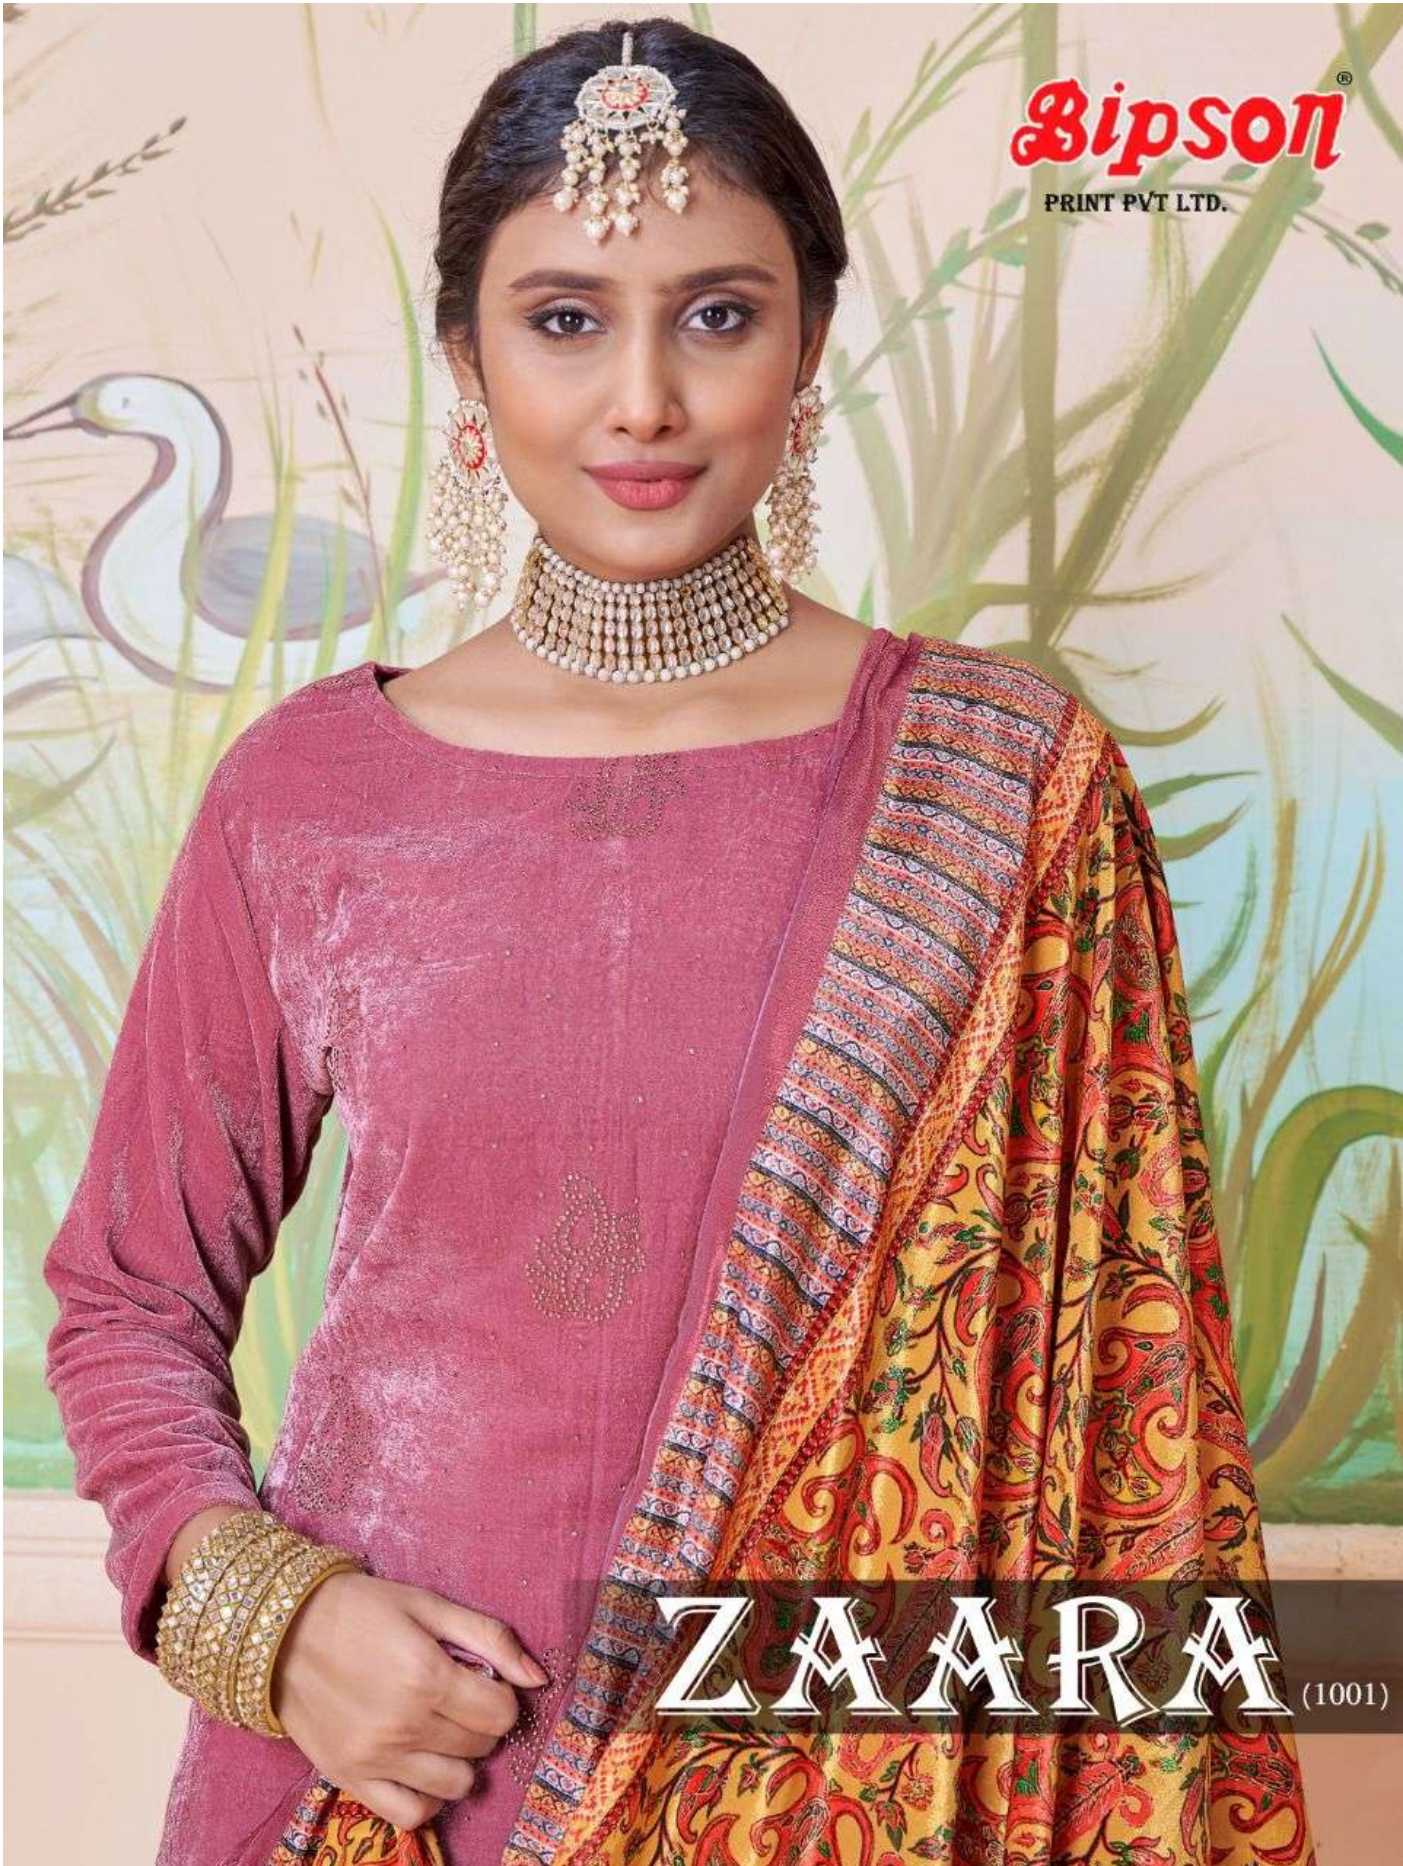

Gipson[®]
PRINT PVT LTD.

ZARA (1001)

ZARA

Bipson[®]
PRINT PVT LTD.

D.NO.1001 - A

Top: Velvet With Swaroski

Bottom: Pure Pachmina

**Dupatta: Velvet Digital Print With
tussel Brasso style**

ZARA

Bipson[®]
PRINT PVT LTD.

D.NO.1001 - B

Top: Velvet With Swaroski

Bottom: Pure Pachmina

Dupatta: Velvet Digital Print With
tussel Brasso style

ZARA

Bipson[®]
PRINT PVT LTD.

D.NO.1001 - C

Top: Velvet With Swaroski

Bottom: Pure Pachmina

Dupatta: Velvet Digital Print With
tussel Brasso style

ZARA

Bipson[®]
PRINT PVT LTD.

D.NO.1001 -D

Top: Velvet With Swaroski

Bottom: Pure Pachmina

Dupatta: Velvet Digital Print With
tussel Brasso style

Always No.1
A PRODUCT BY
Bipson[®]
PRINT PVT LTD.

ZARA

Top: Velvet With Swaroski

Bottom: Pure Pachmina

**Dupatta: Velvet Digital Print With
tussel Brasso style**