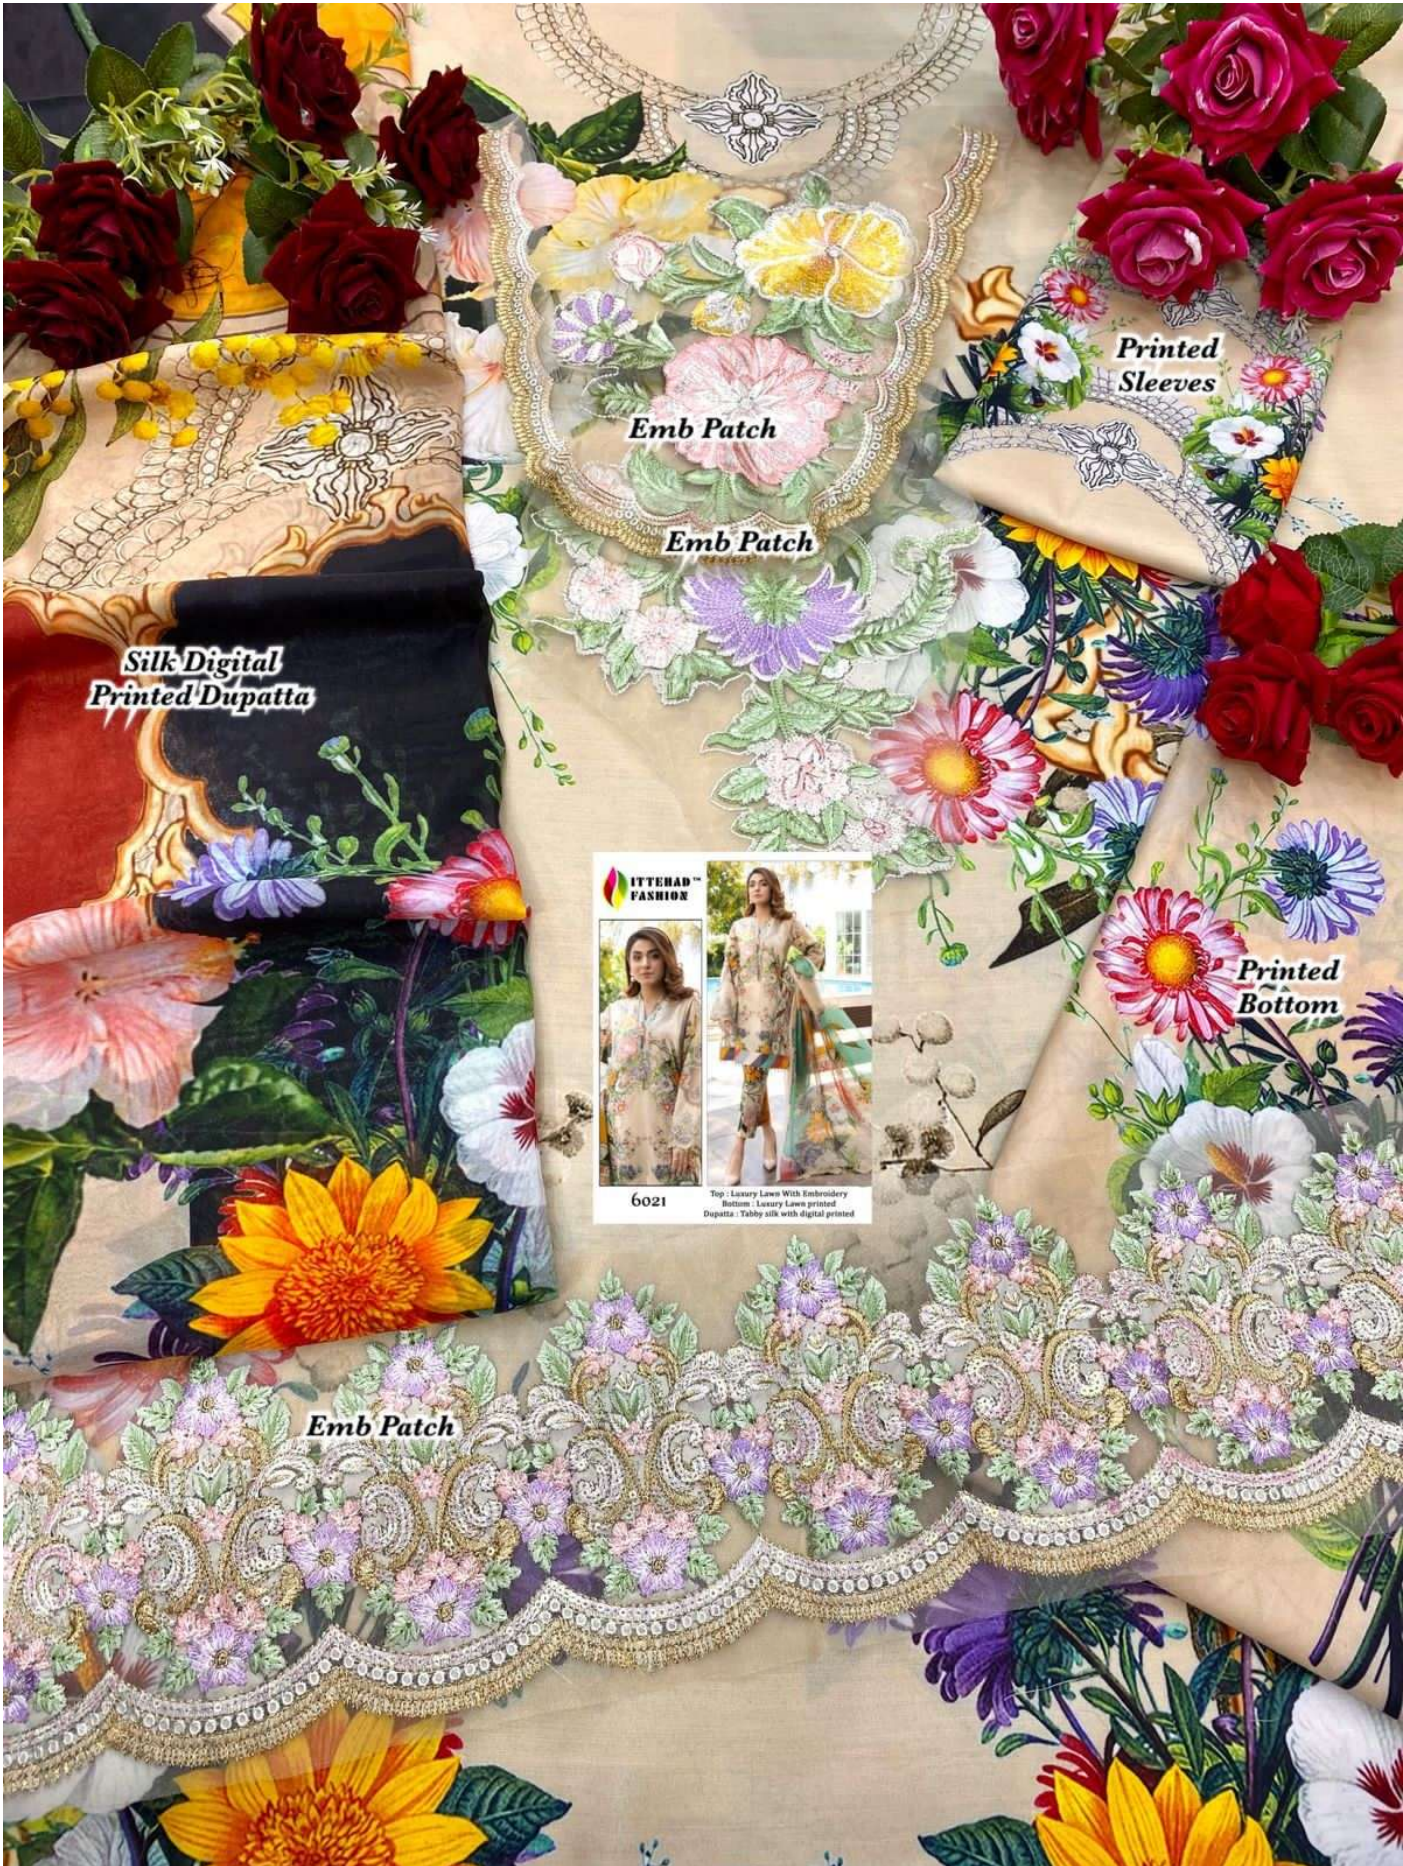

Emb Patch

Printed Sleeves

Emb Patch

Silk Digital Printed Dupatta

Printed Bottom