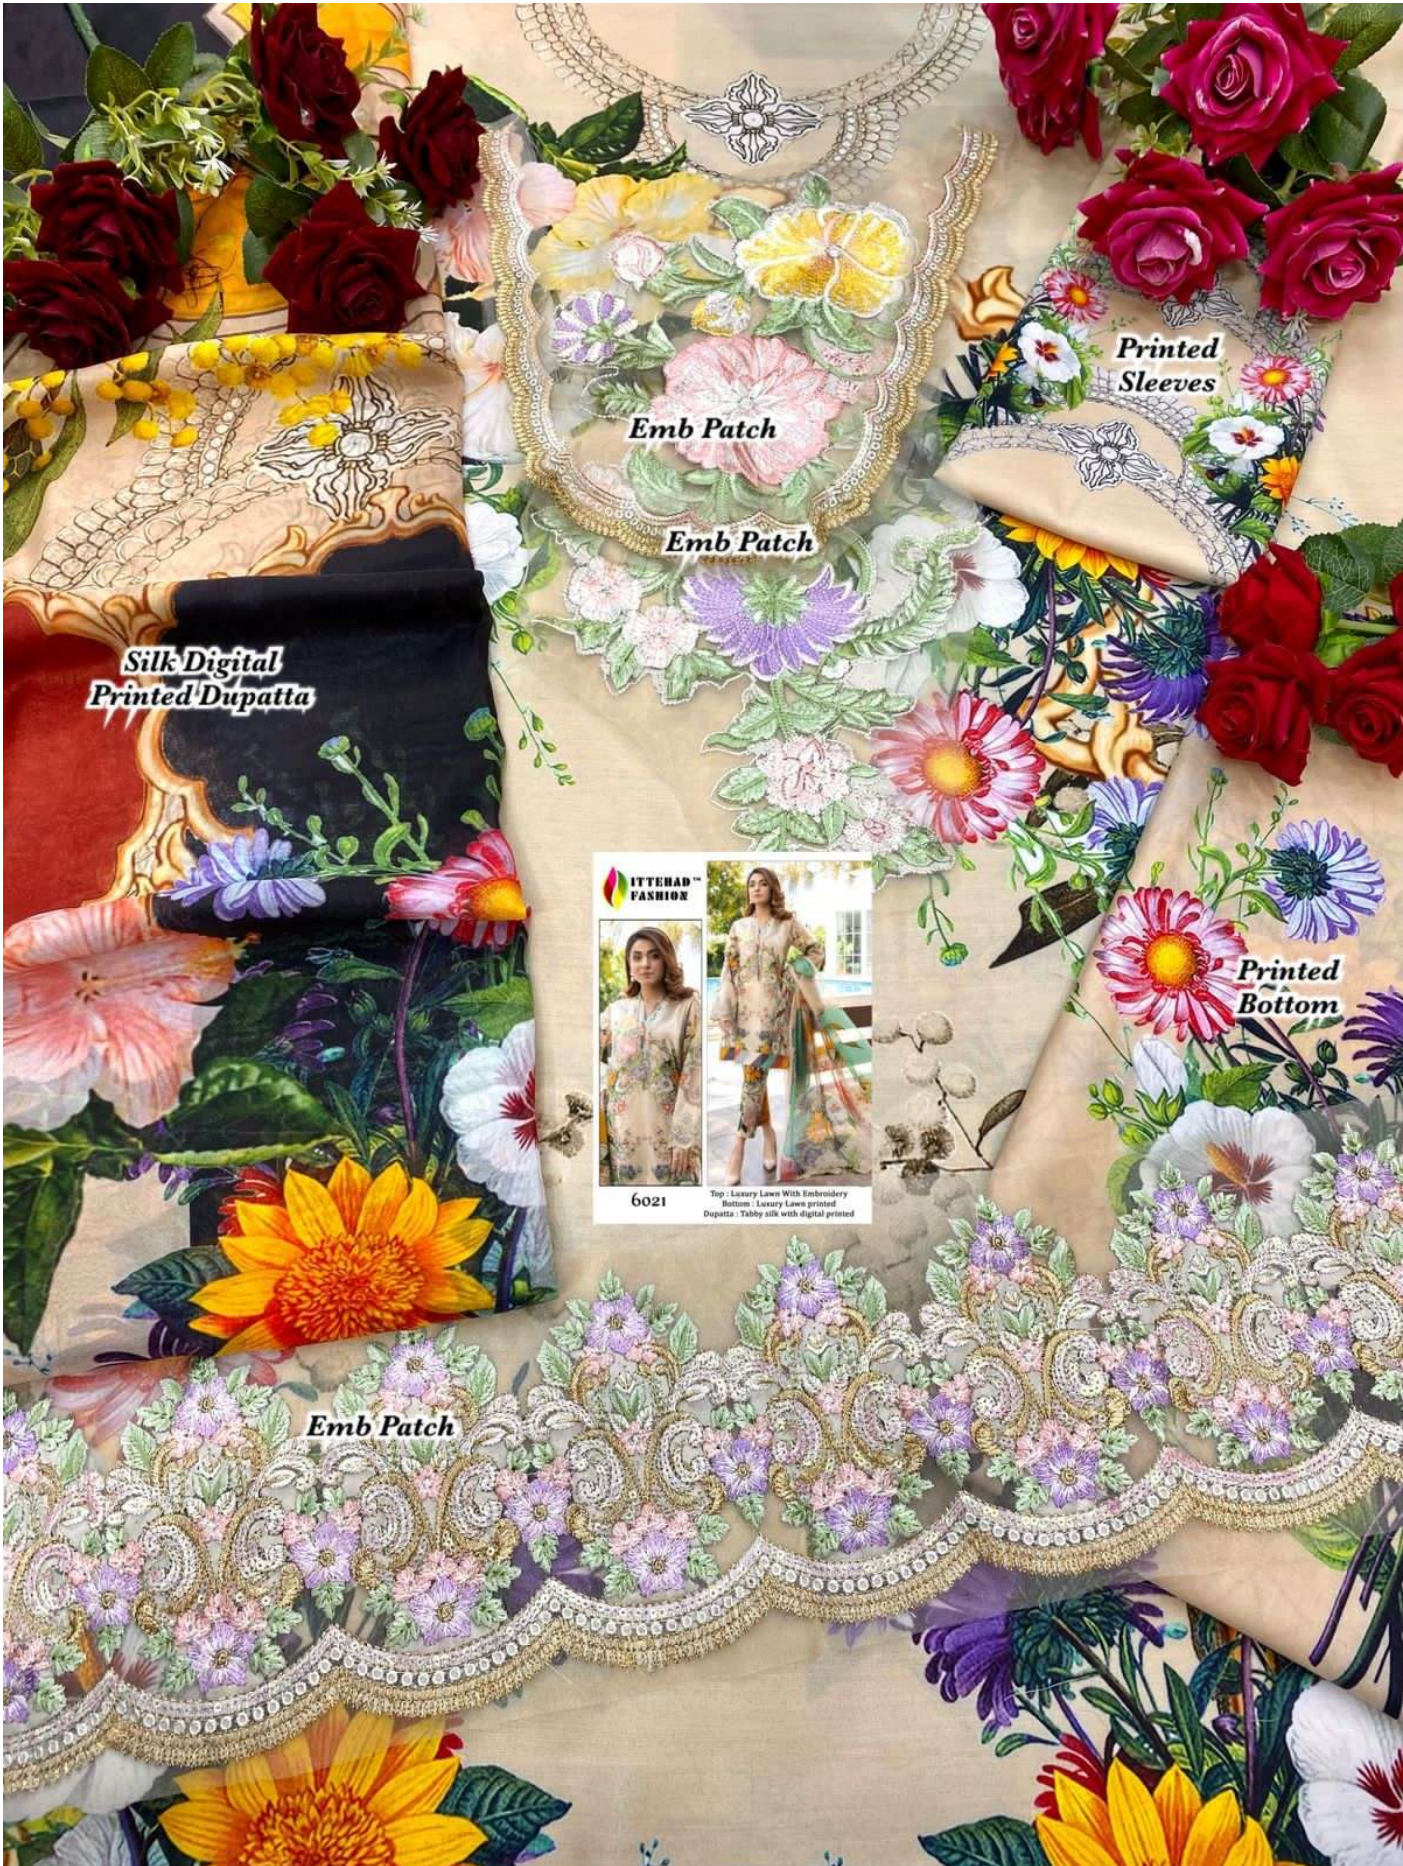

**ITTEHAD™
FASHION**

6022

**Top : Luxury Lawn With Embroidery
Bottom : Semi Lawn
Dupatta : Tabby silk with digital printed**

**ITTEHAD™
FASHION**

6021

**Top : Luxury Lawn With Embroidery
Bottom : Luxury Lawn printed
Dupatta : Tabby silk with digital printed**

**Silk Digital
Printed Dupatta**

Emb Patch

Emb Patch

**Printed
Sleeves**

**Printed
Bottom**

**ITTENAD™
FASHION**

6021

Top : Luxury Lawn With Embroidery
Bottom : Luxury Lawn printed
Dupatta : Tabby silk with digital printed

Emb Patch

**ITTEHAD™
FASHION**

6022

**Top : Luxury Lawn With Embroidery
Bottom : Semi Lawn
Dupatta : Tabby silk with digital printed**

**Printed
Back**

**Printed
Sleeves**

**Silk Digital
Printed Dupatta**

Bottom

**ITTEHAD™
FASHION**

6022

Top : Luxury Lawn With Embroidery
Bottom : Semi Lawn
Dupatta : Tabby silk with digital printed

6021

6022