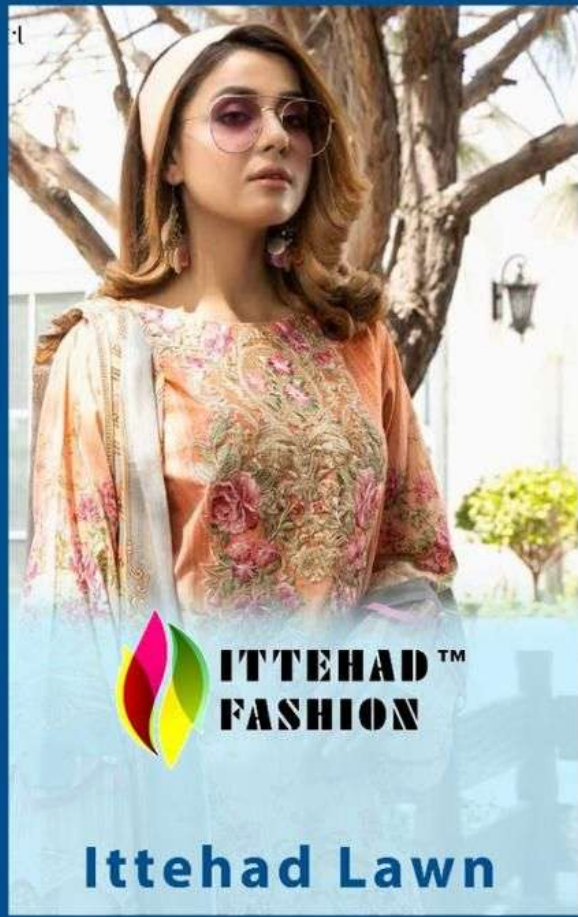

**ITTEHAD™
FASHION**

6022

**Top : Luxury Lawn With Embroidery
Bottom : Semi Lawn
Dupatta : Tabby silk with digital printed**

**ITTEHAD™
FASHION**

6021

**Top : Luxury Lawn With Embroidery
Bottom : Luxury Lawn printed
Dupatta : Tabby silk with digital printed**

Emb Patch

Printed Sleeves

Emb Patch

Silk Digital Printed Dupatta

Printed Bottom

6021

Top : Luxury Lawn With Embroidery
Bottom : Luxury Lawn printed
Dupatta : Tabby silk with digital printed

**ITTEHAD™
FASHION**

6022

Top : Luxury Lawn With Embroidery

Bottom : Semi Lawn

Dupatta : Tabby silk with digital printed

**Printed
Back**

**Printed
Sleeves**

**Silk Digital
Printed Dupatta**

Bottom

**ITTEHAD™
FASHION**

6022

Top : Luxury Lawn With Embroidery
Bottom : Semi Lawn
Dupatta : Tabby silk with digital printed

6021

6022