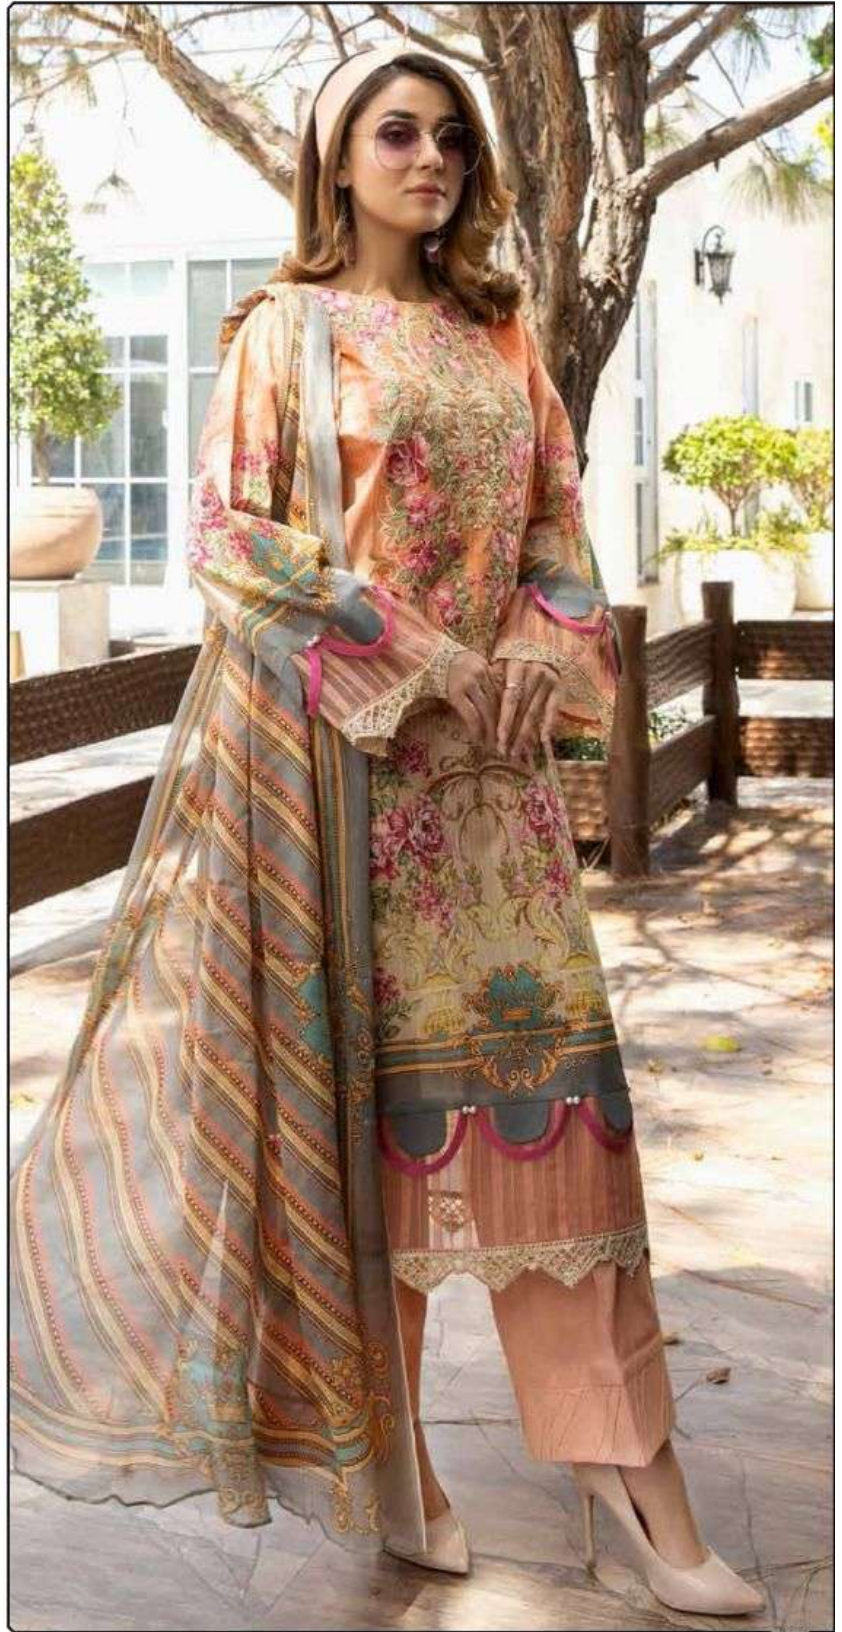

**ITTEHAD™
FASHION**

6022

**Top : Luxury Lawn With Embroidery
Bottom : Semi Lawn
Dupatta : Tabby silk with digital printed**

**ITTEHAD™
FASHION**

6021

**Top : Luxury Lawn With Embroidery
Bottom : Luxury Lawn printed
Dupatta : Tabby silk with digital printed**

**Silk Digital
Printed Dupatta**

Emb Patch

Emb Patch

**Printed
Sleeves**

**Printed
Bottom**

**ITTENAD™
FASHION**

6021

Top : Luxury Lawn With Embroidery
Bottom : Luxury Lawn printed
Dupatta : Tabby silk with digital printed

Emb Patch

**ITTEHAD™
FASHION**

6022

**Top : Luxury Lawn With Embroidery
Bottom : Semi Lawn
Dupatta : Tabby silk with digital printed**

**Printed
Back**

**Printed
Sleeves**

**Silk Digital
Printed Dupatta**

Bottom