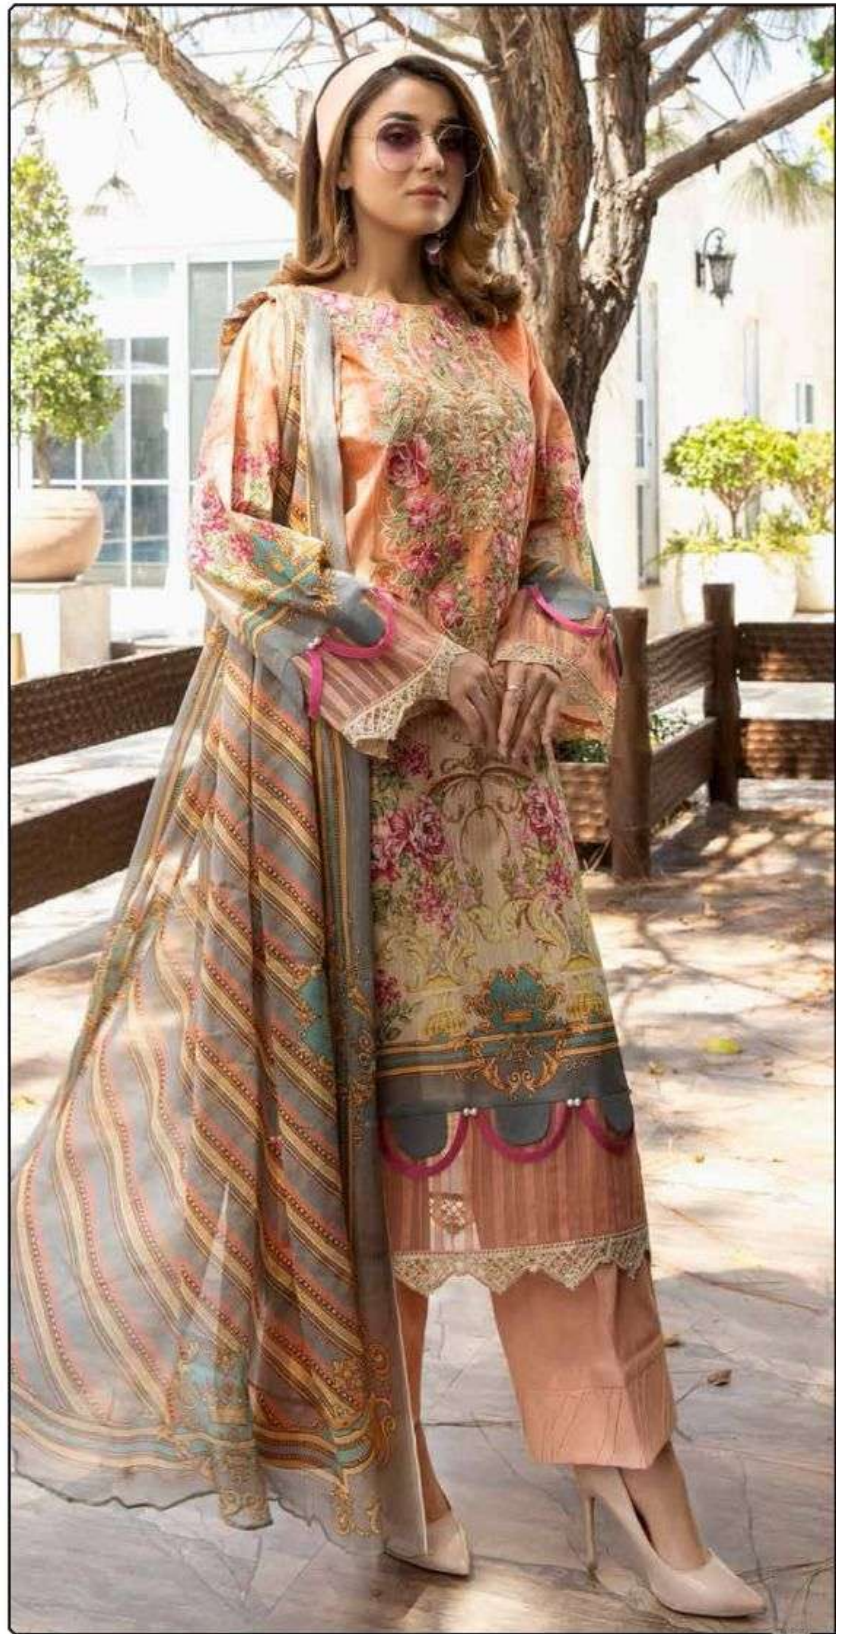

**ITTEHAD™
FASHION**

6022

**Top : Luxury Lawn With Embroidery
Bottom : Semi Lawn
Dupatta : Tabby silk with digital printed**

**ITTEHAD™
FASHION**

6021

**Top : Luxury Lawn With Embroidery
Bottom : Luxury Lawn printed
Dupatta : Tabby silk with digital printed**

Emb Patch

Printed Sleeves

Emb Patch

Silk Digital Printed Dupatta

Printed Bottom

6021

Top : Luxury Lawn With Embroidery
Bottom : Luxury Lawn printed
Dupatta : Tabby silk with digital printed

**ITTEHAD™
FASHION**

6022

Top : Luxury Lawn With Embroidery

Bottom : Semi Lawn

Dupatta : Tabby silk with digital printed

**Printed
Back**

**Printed
Sleeves**

**Silk Digital
Printed Dupatta**

Bottom