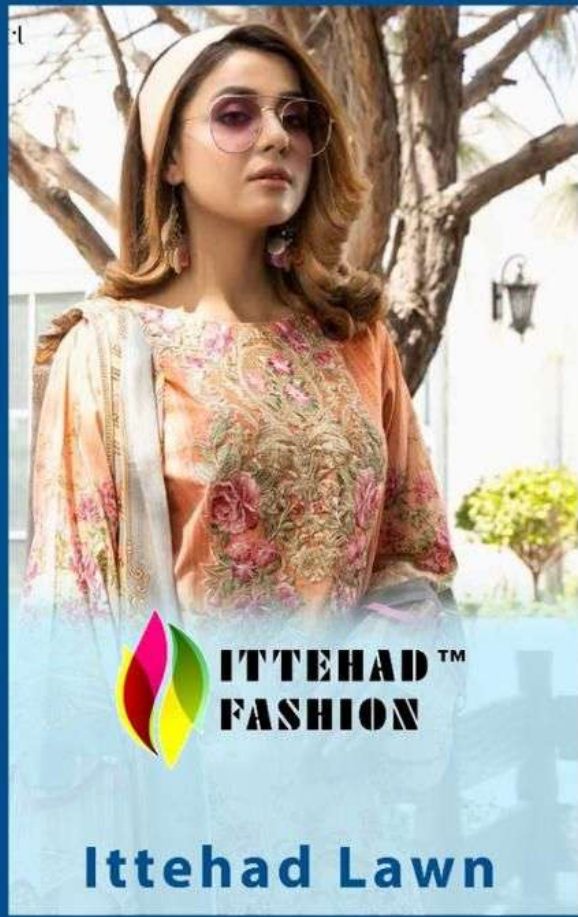

**ITTEHAD™
FASHION**

6022

**Top : Luxury Lawn With Embroidery
Bottom : Semi Lawn
Dupatta : Tabby silk with digital printed**

**ITTEHAD™
FASHION**

6021

**Top : Luxury Lawn With Embroidery
Bottom : Luxury Lawn printed
Dupatta : Tabby silk with digital printed**

Emb Patch

**ITTEHAD™
FASHION**

6022

**Top : Luxury Lawn With Embroidery
Bottom : Semi Lawn
Dupatta : Tabby silk with digital printed**

**Printed
Back**

**Printed
Sleeves**

**Silk Digital
Printed Dupatta**

Bottom

**ITTEHAD™
FASHION**

6022

Top : Luxury Lawn With Embroidery
Bottom : Semi Lawn
Dupatta : Tabby silk with digital printed

6021

6022