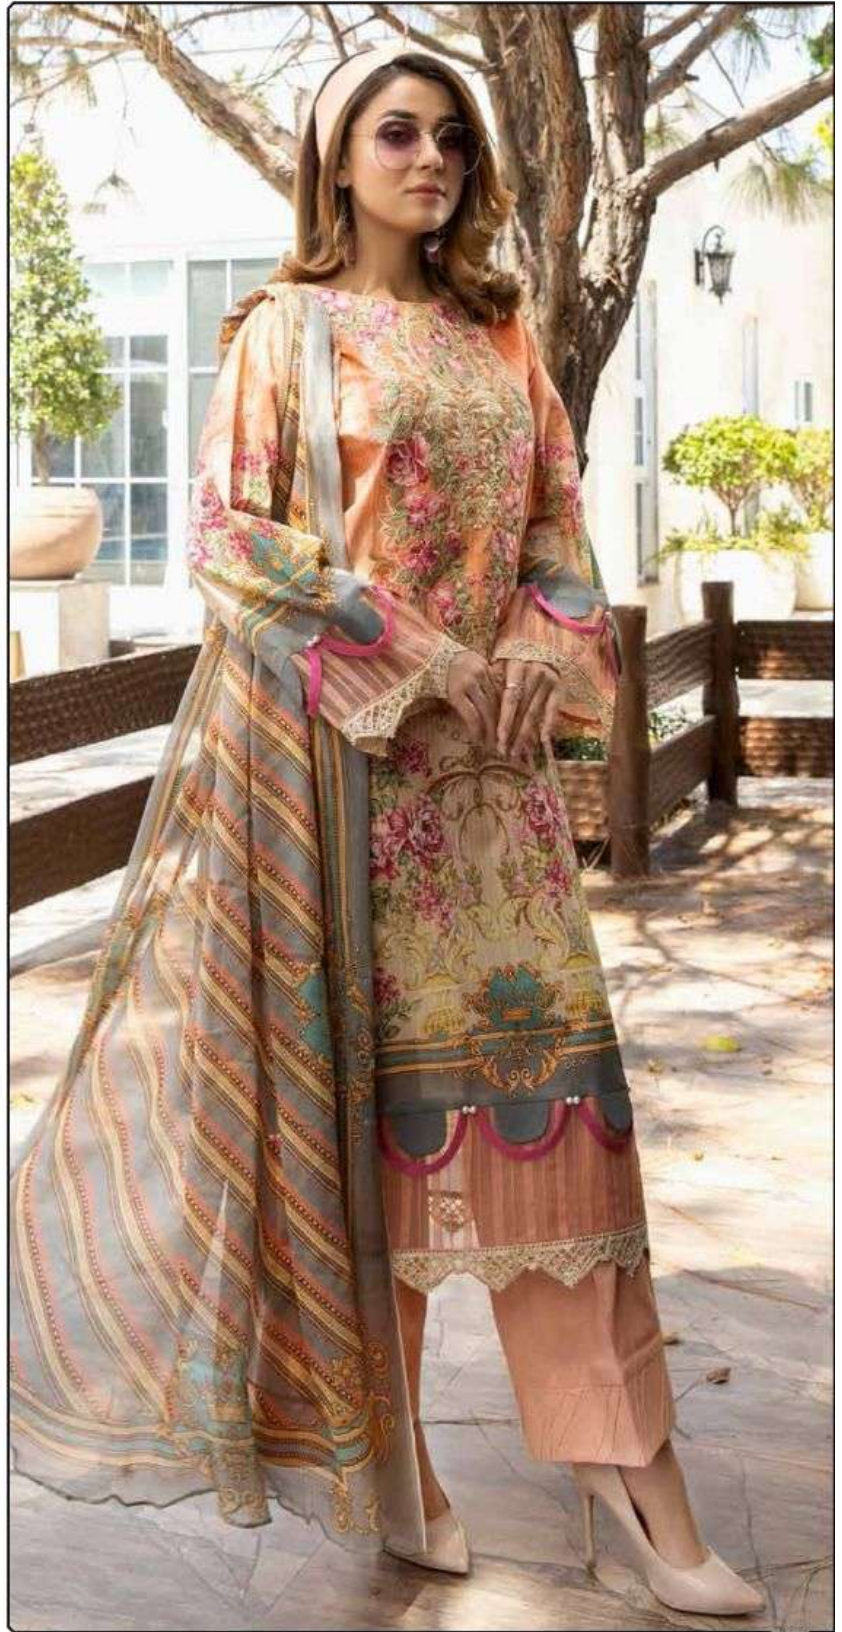

**ITTEHAD™
FASHION**

6022

**Top : Luxury Lawn With Embroidery
Bottom : Semi Lawn
Dupatta : Tabby silk with digital printed**

**ITTEHAD™
FASHION**

6021

**Top : Luxury Lawn With Embroidery
Bottom : Luxury Lawn printed
Dupatta : Tabby silk with digital printed**

**Silk Digital
Printed Dupatta**

Emb Patch

Emb Patch

**Printed
Sleeves**

**Printed
Bottom**

**ITTENAD™
FASHION**

6021

Top : Luxury Lawn With Embroidery
Bottom : Luxury Lawn printed
Dupatta : Tabby silk with digital printed

Emb Patch

**ITTEHAD™
FASHION**

6022

**Top : Luxury Lawn With Embroidery
Bottom : Semi Lawn
Dupatta : Tabby silk with digital printed**

**Printed
Back**

**Printed
Sleeves**

**Silk Digital
Printed Dupatta**

Bottom

**ITTEHAD™
FASHION**

6022

Top : Luxury Lawn With Embroidery
Bottom : Semi Lawn
Dupatta : Tabby silk with digital printed

6021

6022