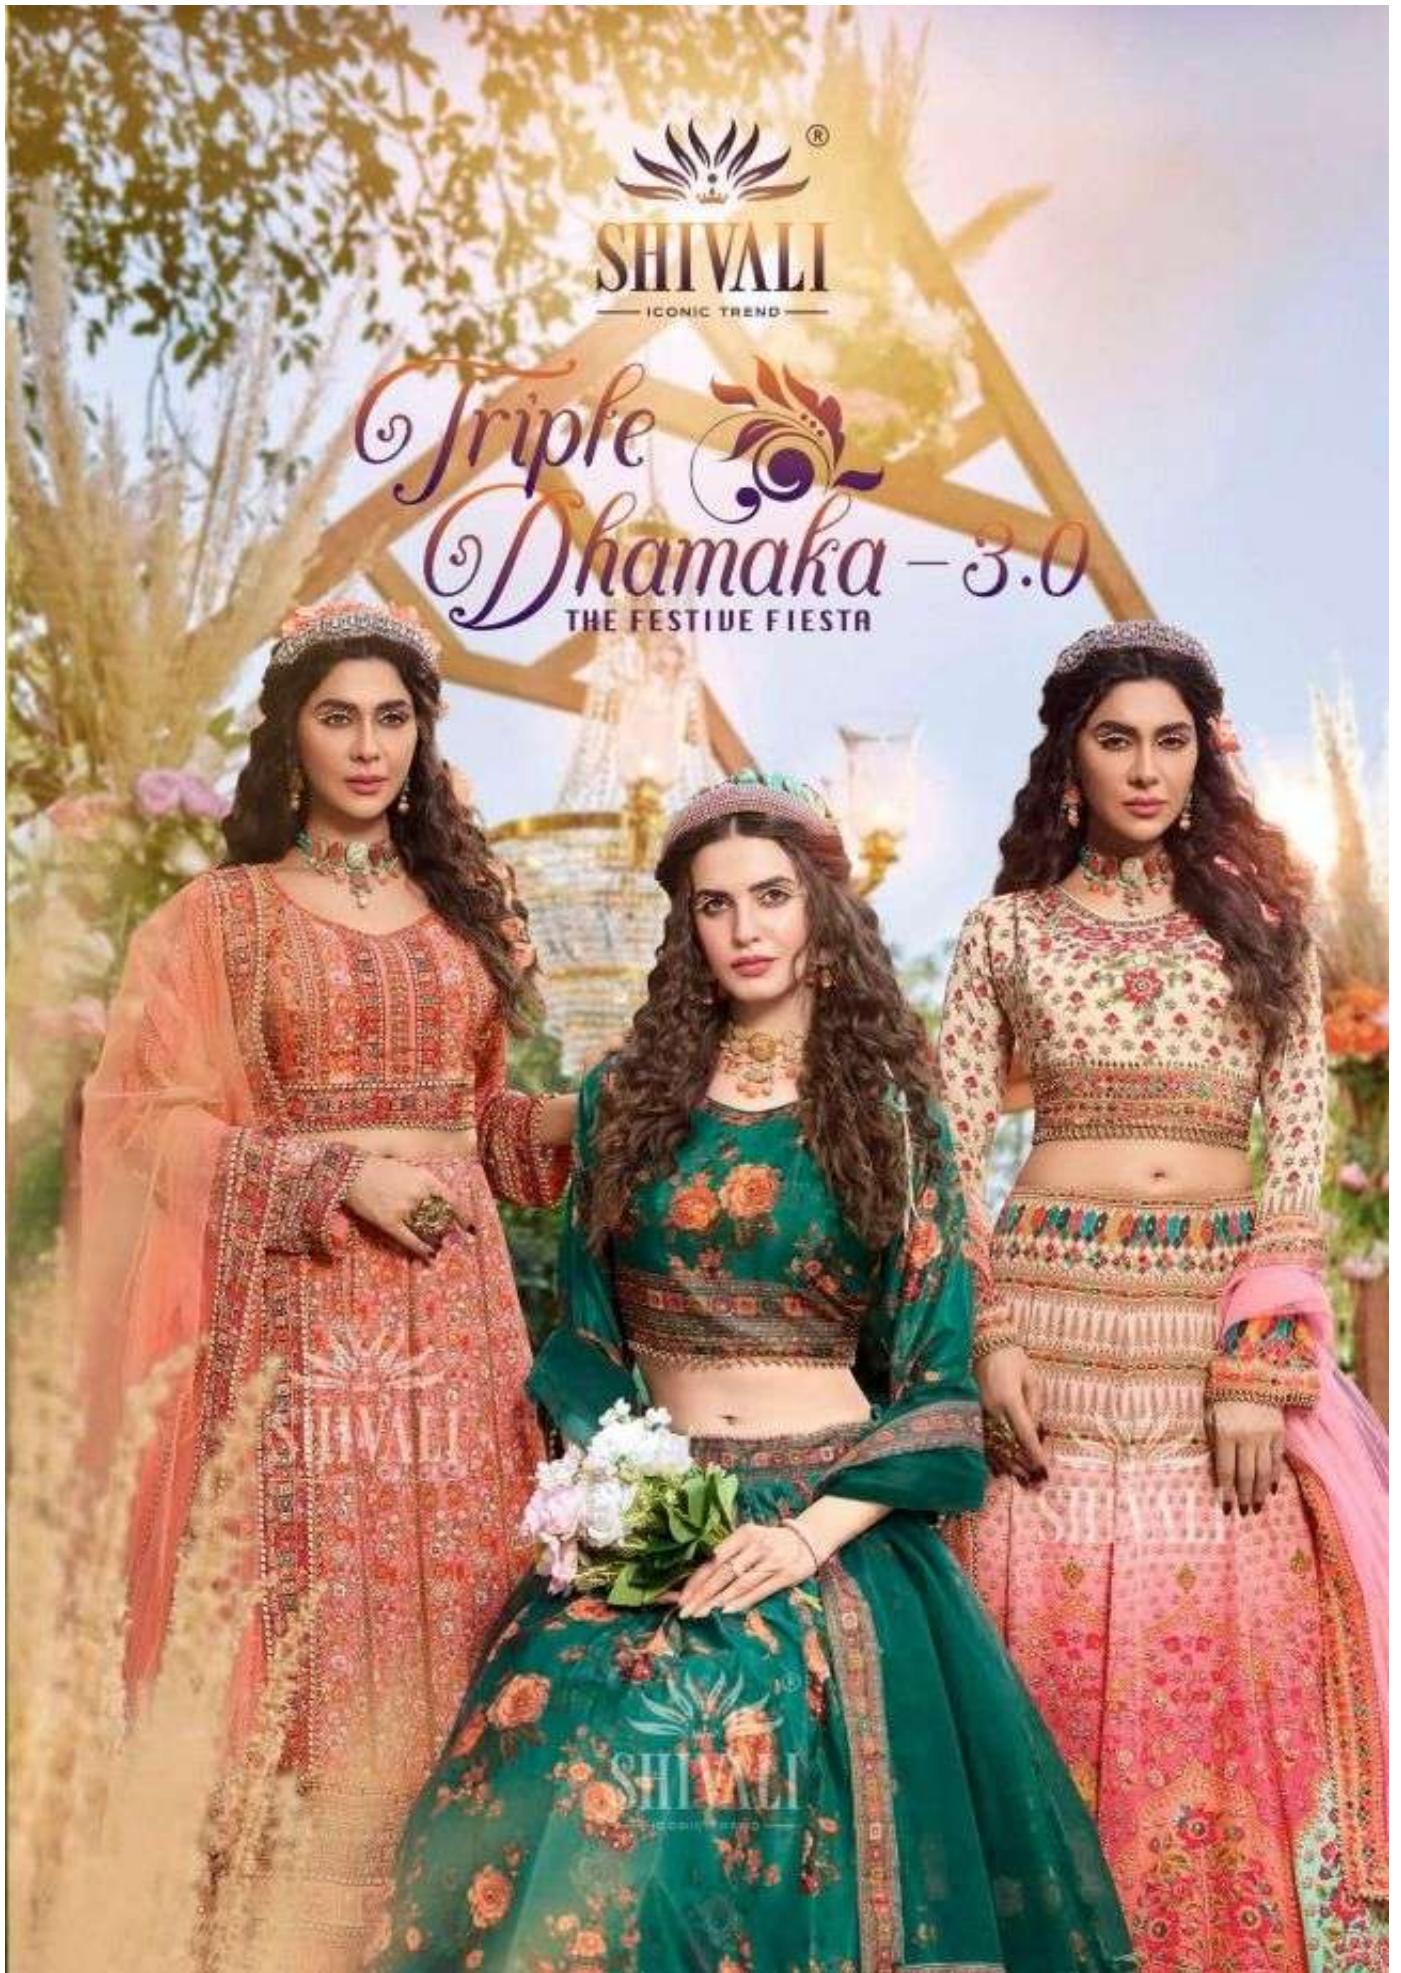

SHIVALI

— ICONIC TREND —

Triple 
Dhamaka - 3.0
THE FESTIVE FIESTA

1001  *Dhamaka-3.0*

SHIVALI
— ICONIC TREND —

SHIVALI
— ICNIC TREND —

Dhamaka-3.0

1002

1003 ❏ Dhamaka-3.0

SHIVALI
— ICONIC TREND —