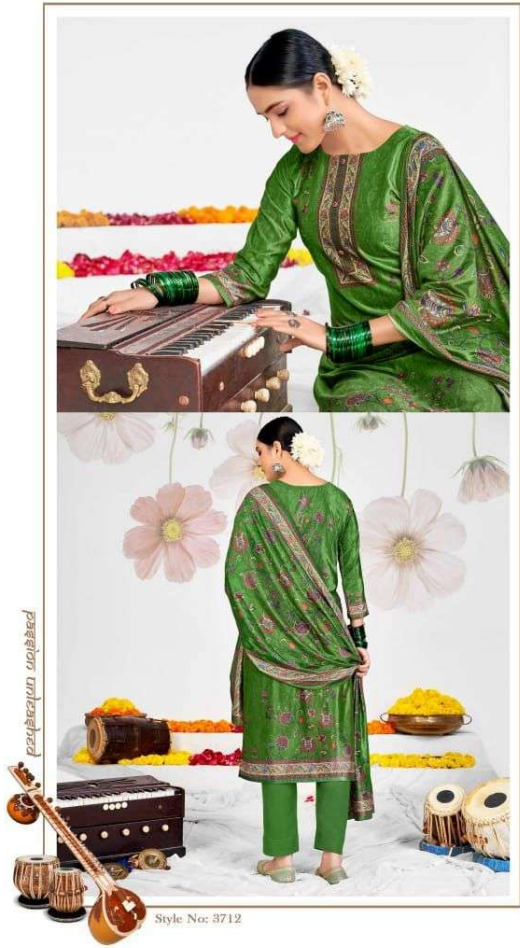

Style No: 3710

multiplia confidence in you

Rivaai

define your essential character

Style No: 3711

Rivāā

range of colors and designs

Style No: 3713

Style No: 3712

Style No: 3713

Style No: 3714

DEALER RATE LIST

BOOK NAME :- SHANEEL-2

D. NO. :- 3708 TO 3714

FABRICS DETAIL

TOP :- Velvet Digital Print