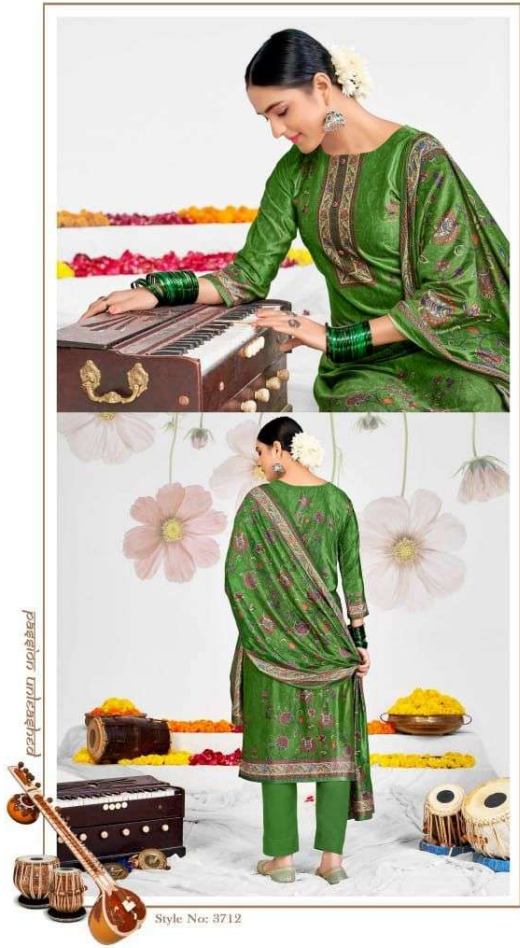

Rivāā

SHANEEL-2

Rivāā

traditional yet modern

Style No: 3709

Rivāā

Style No: 3710

multipliez confiance in yoga

Rivaai

define your essential character

Style No: 3711

Rivāā

range of colors and designs

Style No: 3713

Rivāā

rock the floor

Style No: 3714

DEALER RATE LIST

BOOK NAME :- SHANEEL-2

D. NO. :- 3708 TO 3714

FABRICS DETAIL

TOP :- Velvet Digital Print

BOTTAM :- Heavy Pashmina Dyed

STOLE :- Velvet Digital Print