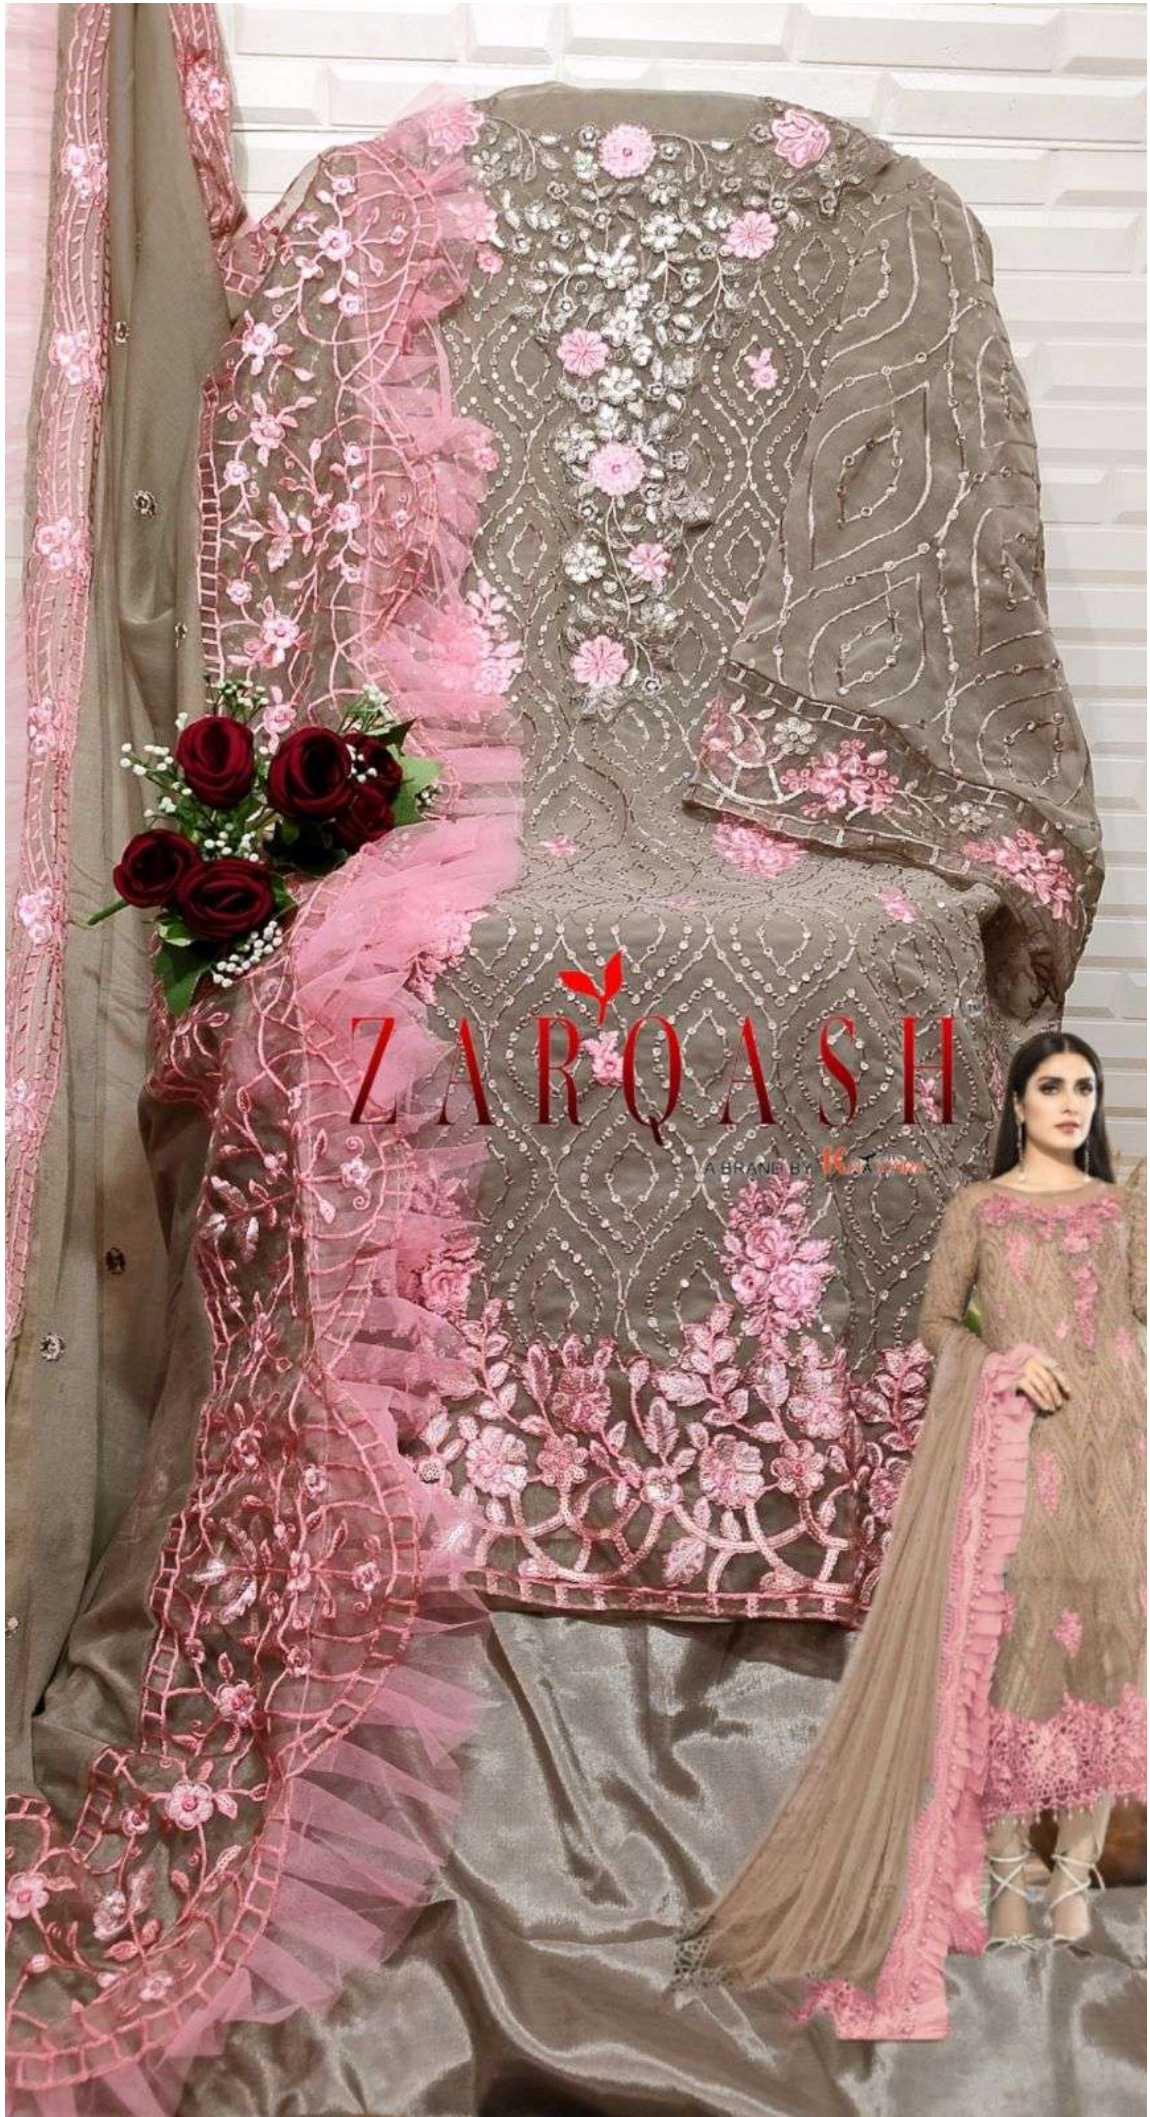

ZARQASHTM
A BRAND BY **KHAYYERA**

Z-3012-B

-:TOP :-

FOX GEORGETTE EMBROIDERY

-:BOTTOM/INNER :-

SANTOON

-:DUPATTA :-

NAZNIN EMBROIDERED WITH FRILL

ZARQASHTM
A BRAND BY KHAJURA

Z-3012-A

-.:TOP :-

FOX GEORGETTE EMBROIDERY

-.:BOTTOM/INNER :-

SANTOON

-.:DUPATTA :-

NAZNIN EMBROIDERED WITH FRILL

Z-3012-D

-:TOP :-

FOX GEORGETTE EMBROIDERY

-:BOTTOM/INNER :-

SANTOON

-:DUPATTA :-

NAZNIN EMBROIDERED WITH FRILL

ZARQASH