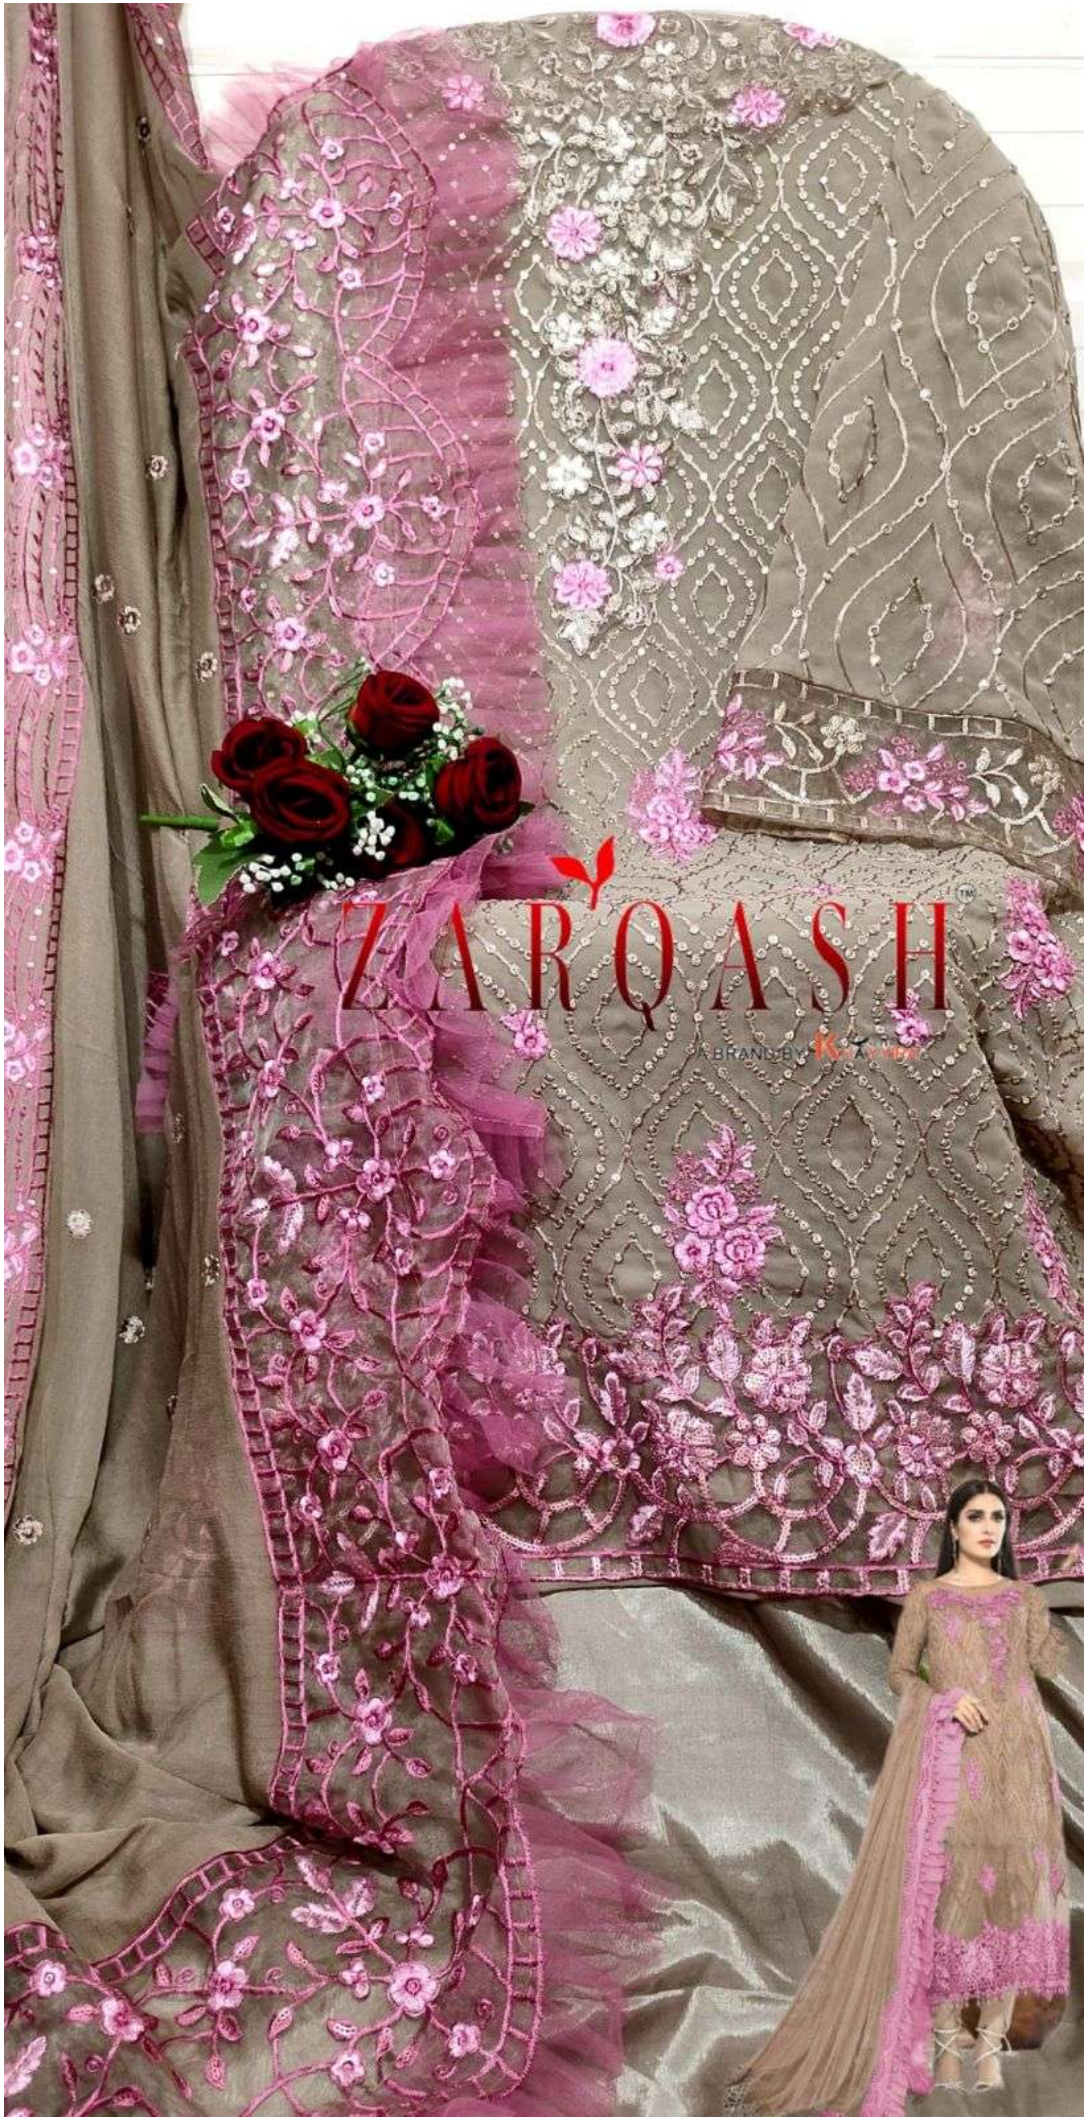

ZARQASH

BRAND BY K