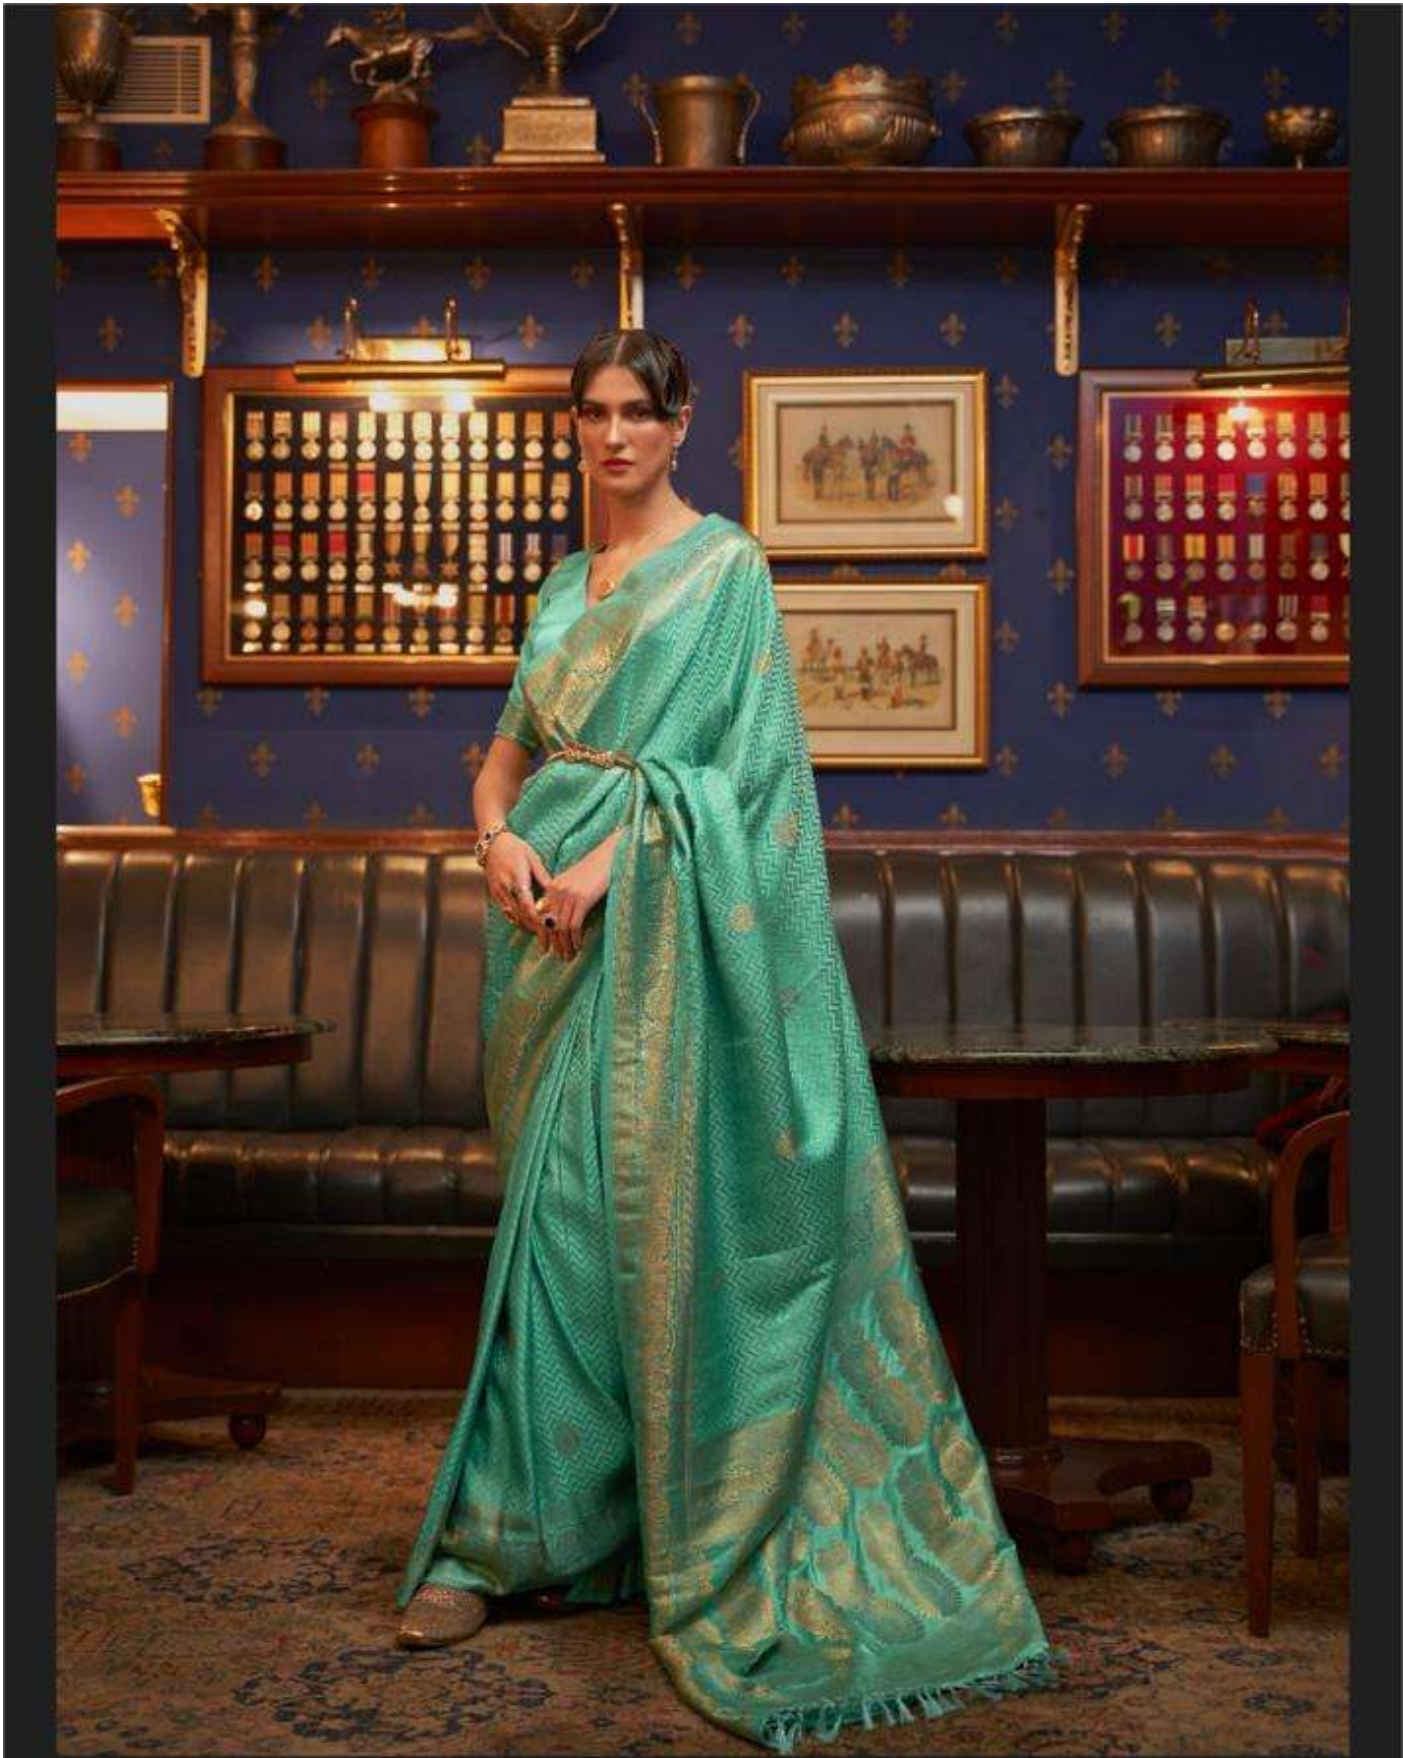

RAJTEX
The Legend
NEW YORK - HAWAII - SINGAPORE

KAZEL SILK

PURE SATIN WEAVING SILK

RAJTEX[®]
Garland
mix. uses | Lehenga | Silk. uses

KAZEL SILK
PURE SATIN WEAVING SILK 231001

RAJTEX[®]
Garhwal
mix. sarees | Lehanga | Silk sarees

KAZEL SILK
PURE SATIN WEAVING SILK 2 3 1 0 0 2

RAJTEX[®]
Embroidery
fine sarees | Lehenga | Silk sarees

KAZEL SILK
PURE SATIN WEAVING SILK 231003

RAJTEX[®]
Contemporary
fine silks | Lehengas | Silk sarees