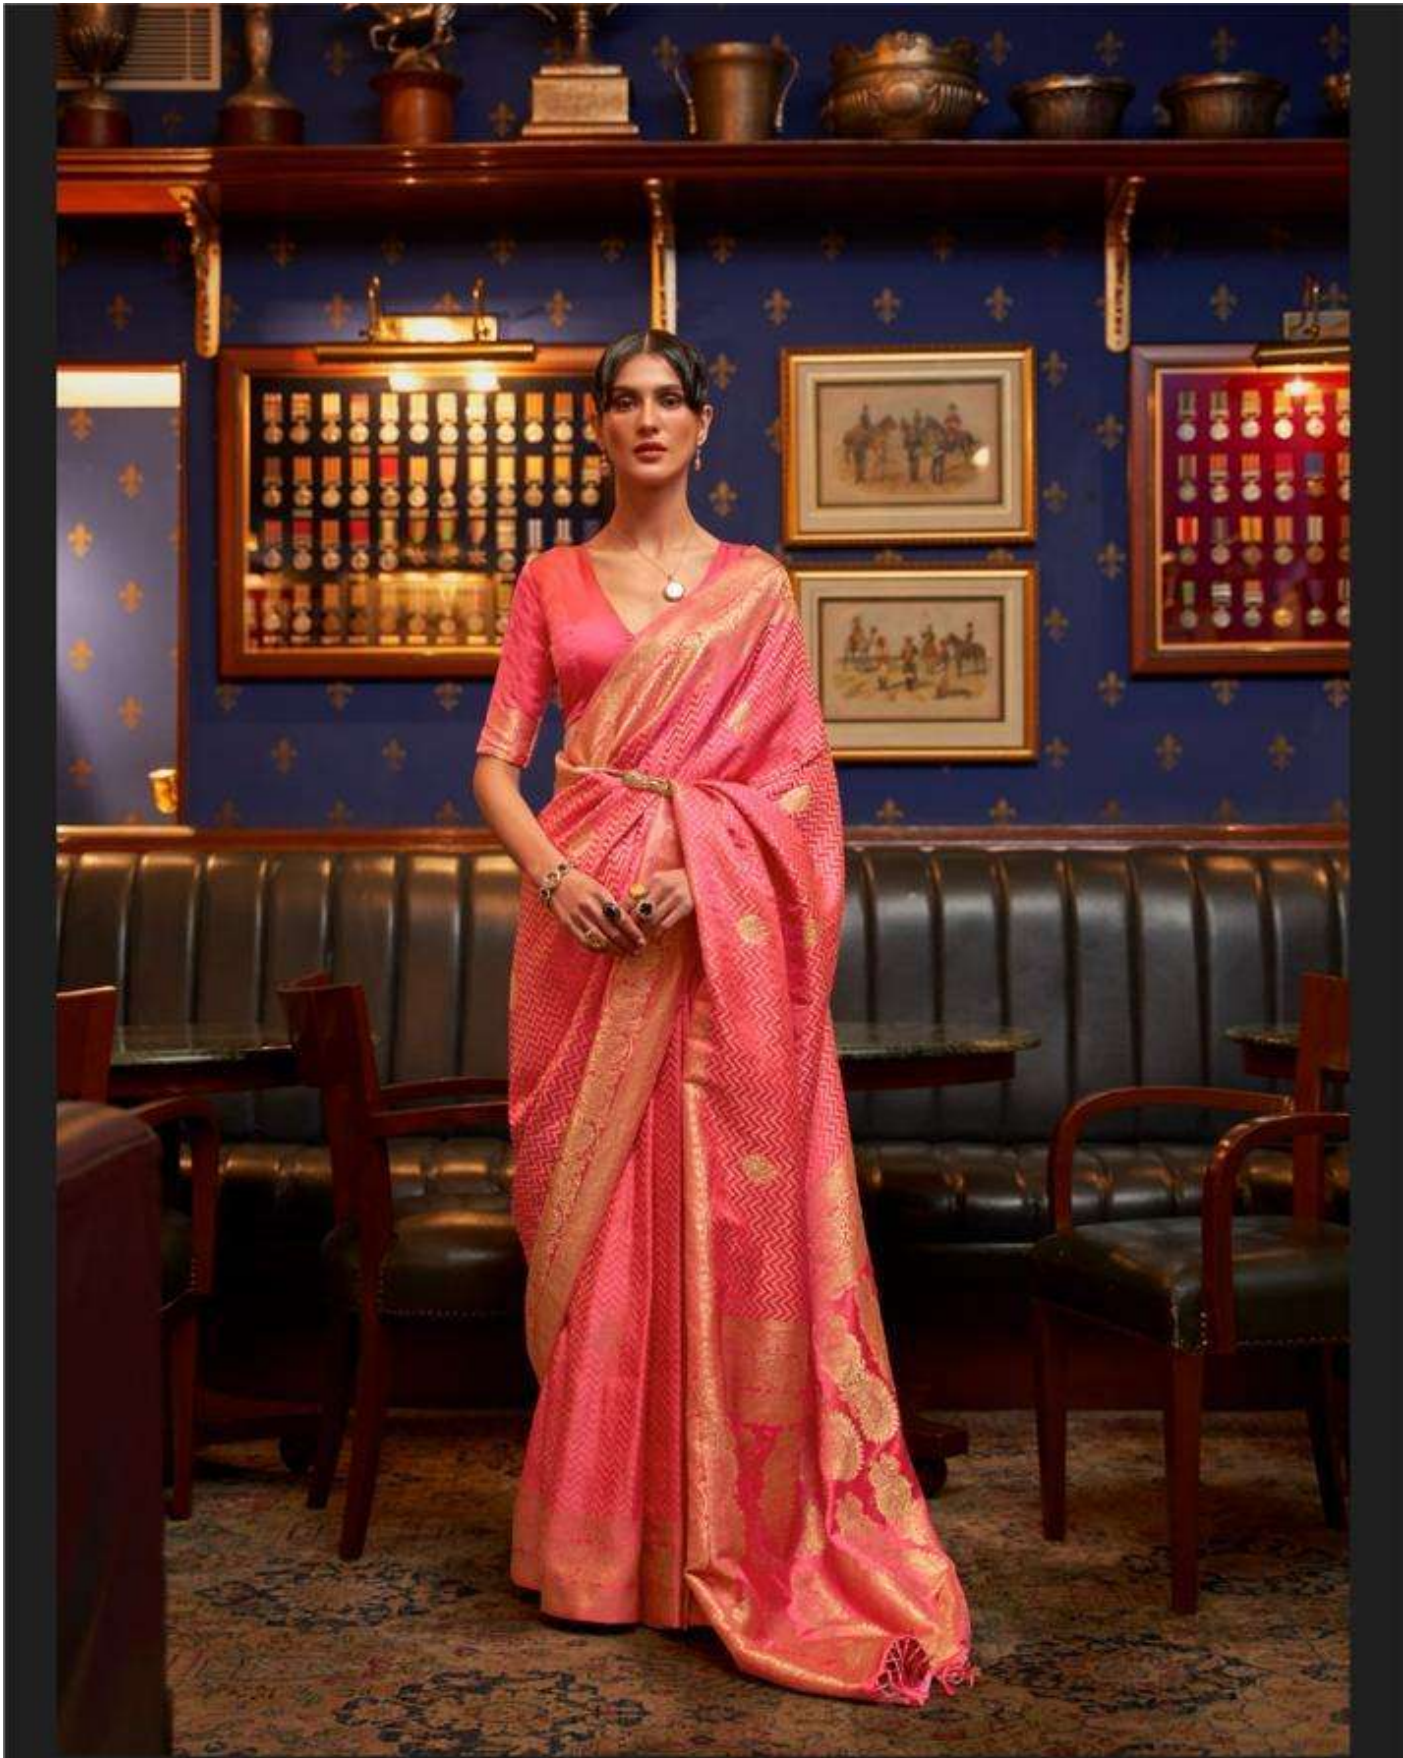

RAJTEX
The Legend
NEW YORK - HAWAII - SINGAPORE

KAZEL SILK

PURE SATIN WEAVING SILK

RAJTEX[®]
Garland
mix. uses | Lehenga | Silk. uses

KAZEL SILK
PURE SATIN WEAVING SILK 231001

RAJTEX[®]
Garhwal
mix. sarees | Lehanga | Silk sarees

KAZEL SILK
PURE SATIN WEAVING SILK 2 3 1 0 0 2

RAJTEX[®]
Embroidery
fine sarees | Lehenga | Silk sarees

KAZEL SILK
PURE SATIN WEAVING SILK 231003

RAJTEX[®]
Contemporary
fine silks | Lehengas | Silk sarees