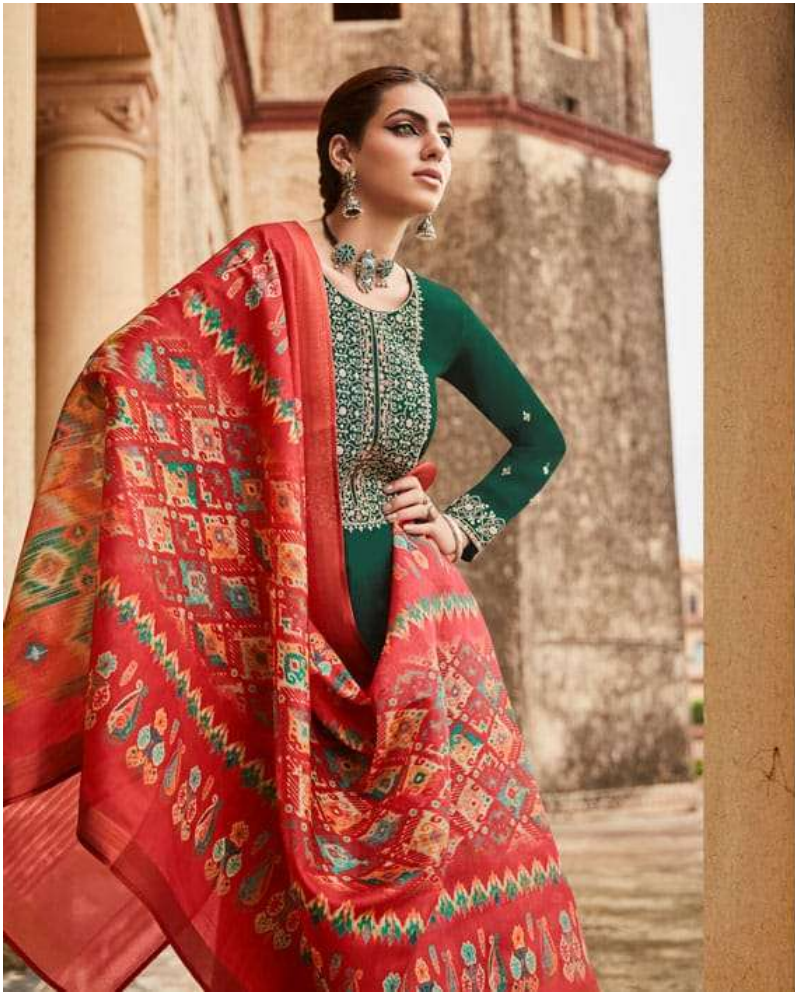

TZU 

"The Zest in You..."
"A BRAND BY LCFM"

Sana

TOP : ROMAN SILK | BOTTOM : ROMAN SILK | DUPATTA : ORGANZA TUSSAR | INNER : COTTON

TZU
"The Zeit in You..."
"A SHARD OF COLOR"

SANA-1001

TZU
"The Zest is You..."
"A BRAND BY LOTUS"