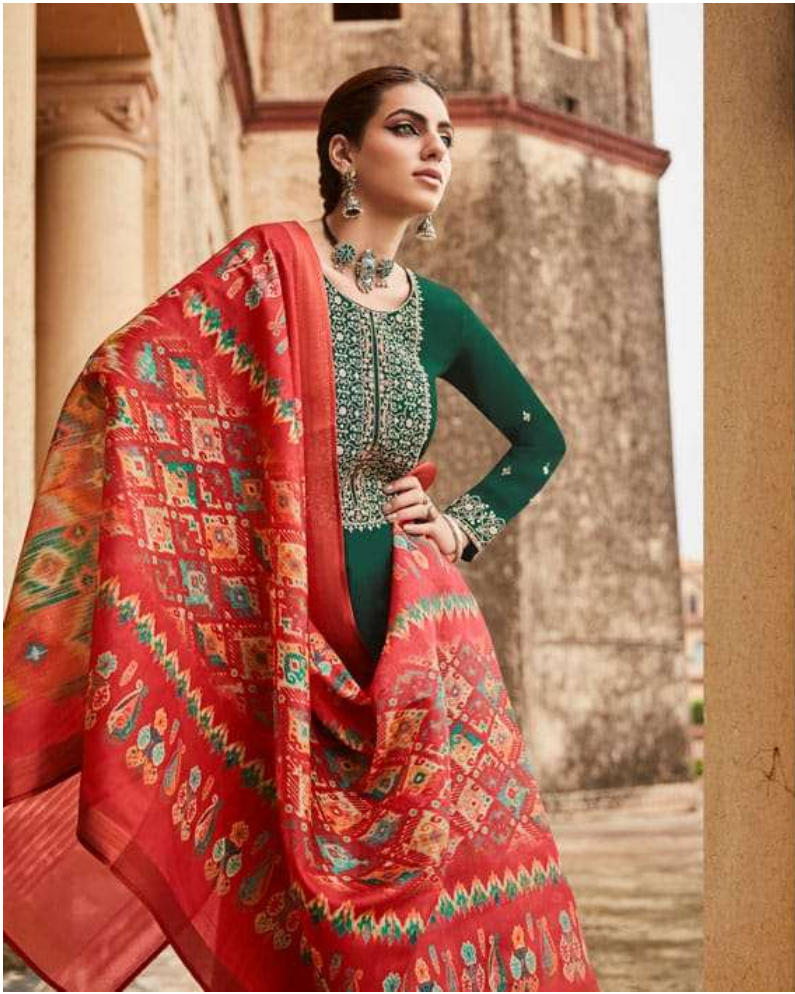

TZU 

"The Zest in You..."
"A BRAND BY LCFM"

Sana

TOP : ROMAN SILK | BOTTOM : ROMAN SILK | DUPATTA : ORGANZA TUSSAR | INNER : COTTON

TZU
"The Zeit in You..."
"A SENSE OF COLOR"

SANA-1001

TZU
"The Best in You..."
"A BRAND BY LOTUS"