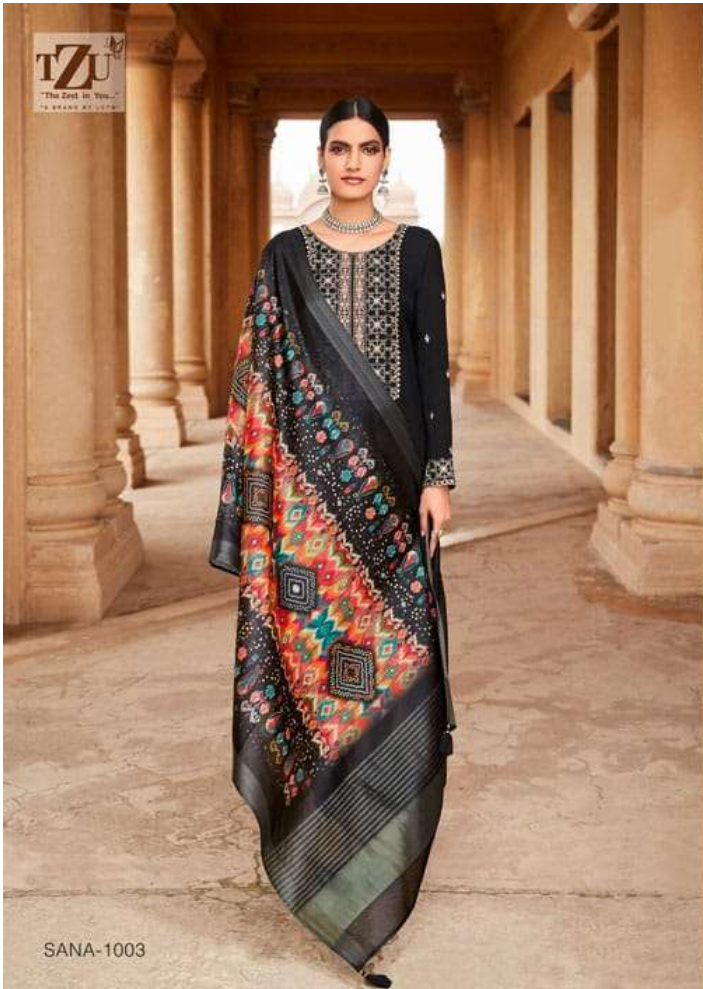

TZU
The Zeit Is Time™
A BRAND BY L'ORÉAL

SANA-1003