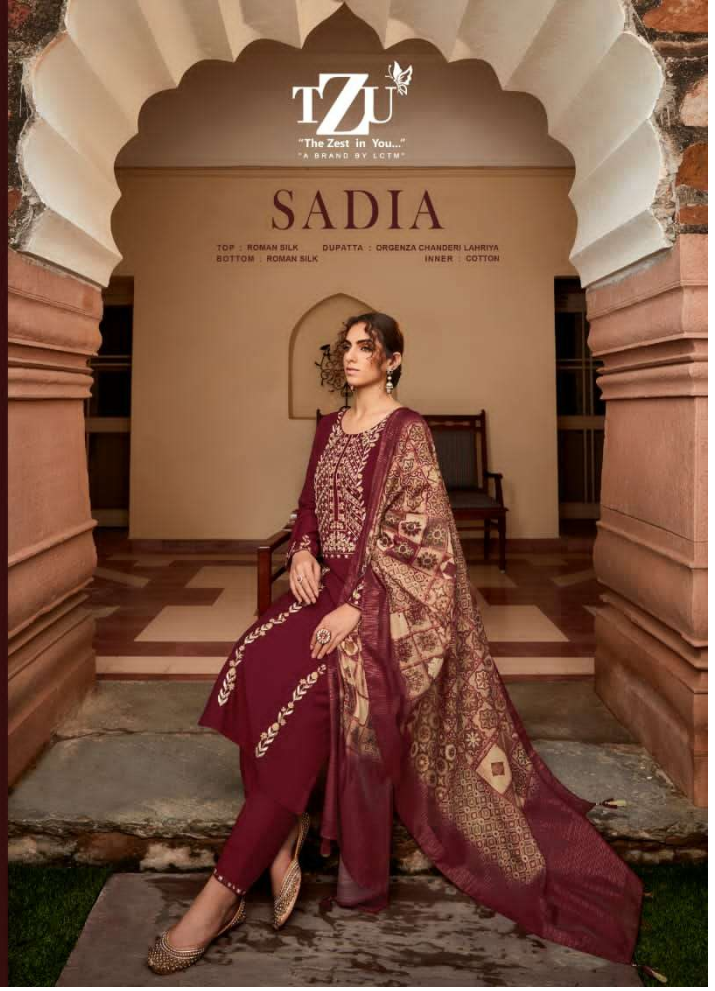

TOP : ROMAN SILK
BOTTOM : ROMAN SILK
DUPATTA : ORGENZA CHANDERI LAHRIYA
INNER : COTTON

@ www.lctm.in | sales@lctm.in

TZU
"The Zest in You..."
A BRAND BY LCTM

SADIA