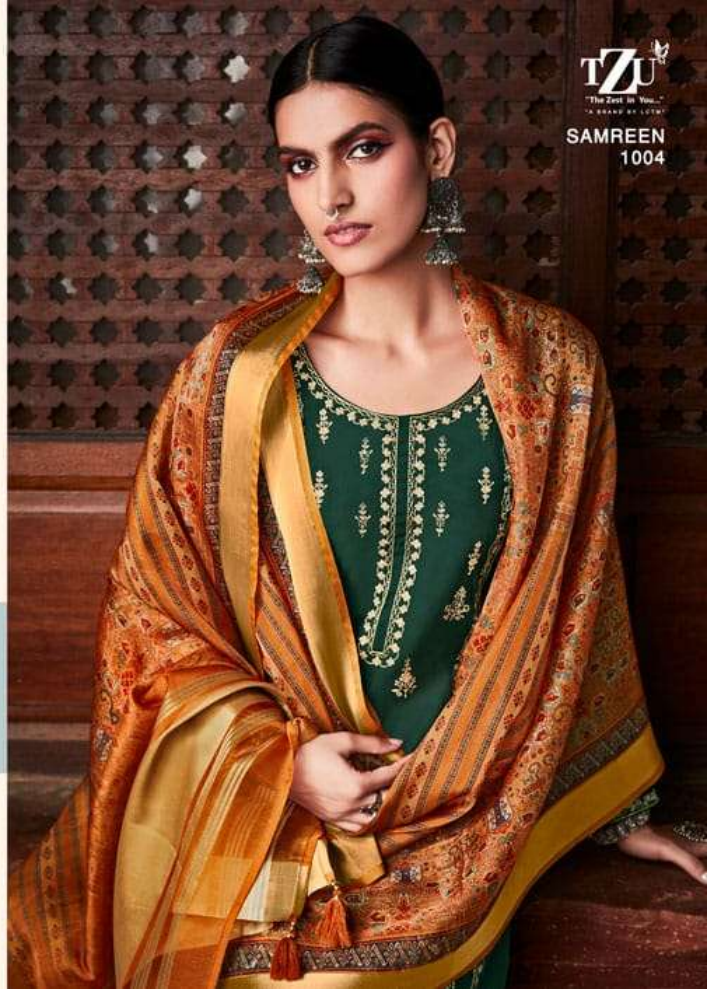

TZU
"The Zest in You..."
"A BRAND BY LCTM"

SAMREEN

TOP : ROMAN SILK | BOTTOM : JAM SATIN | DUPATTA : ORGANZA SATIN

SAMREEN - 1001

SAMREEN - 1002

SAMREEN - 1003

SAMREEN - 1005

TZU
"The Zeit in You."
"A BRACE OF LOTS"

SAMREEN - 1006

1001

1002

1003

1004

1005

1006