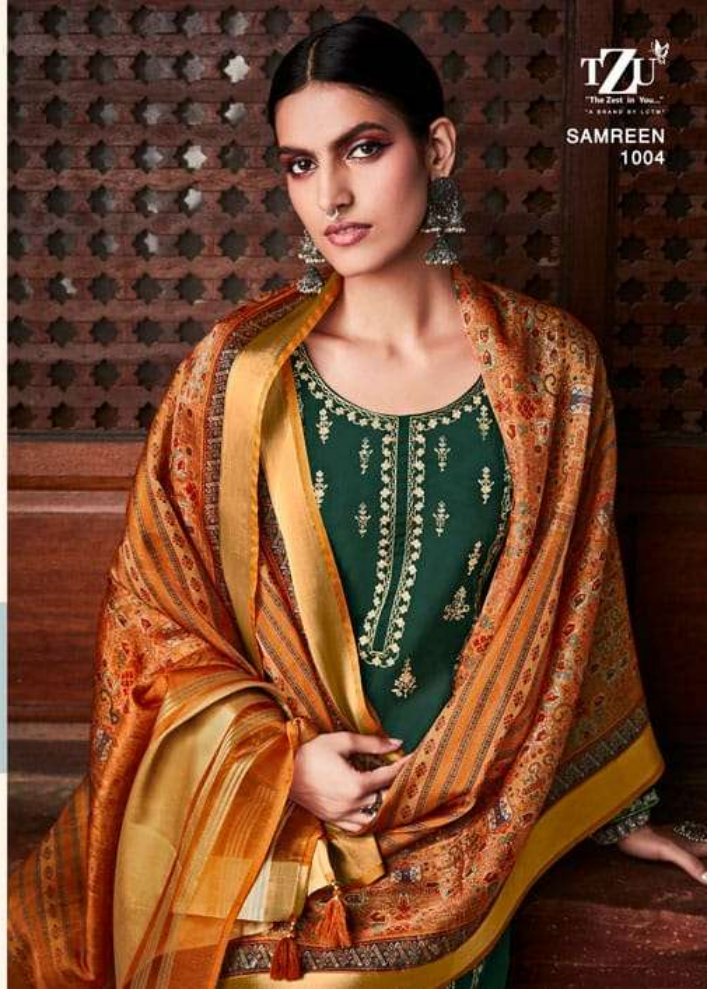

TZU
"The Zest in You..."
"A BRAND BY LCTM"

SAMREEN

TOP : ROMAN SILK | BOTTOM : JAM SATIN | DUPATTA : ORGANZA SATIN

SAMREEN - 1001

SAMREEN - 1002

TZU
"The Zest in You..."
"A BRAND BY TATU"

SAMREEN - 1003

TZU
"The Zari in You."
"A BRAND BY L'ORÉAL"

SAMREEN - 1005

TZU
"The Zeit in You."
"A BRACE OF LOTS"

SAMREEN - 1006

1001

1002

1003

1004

1005