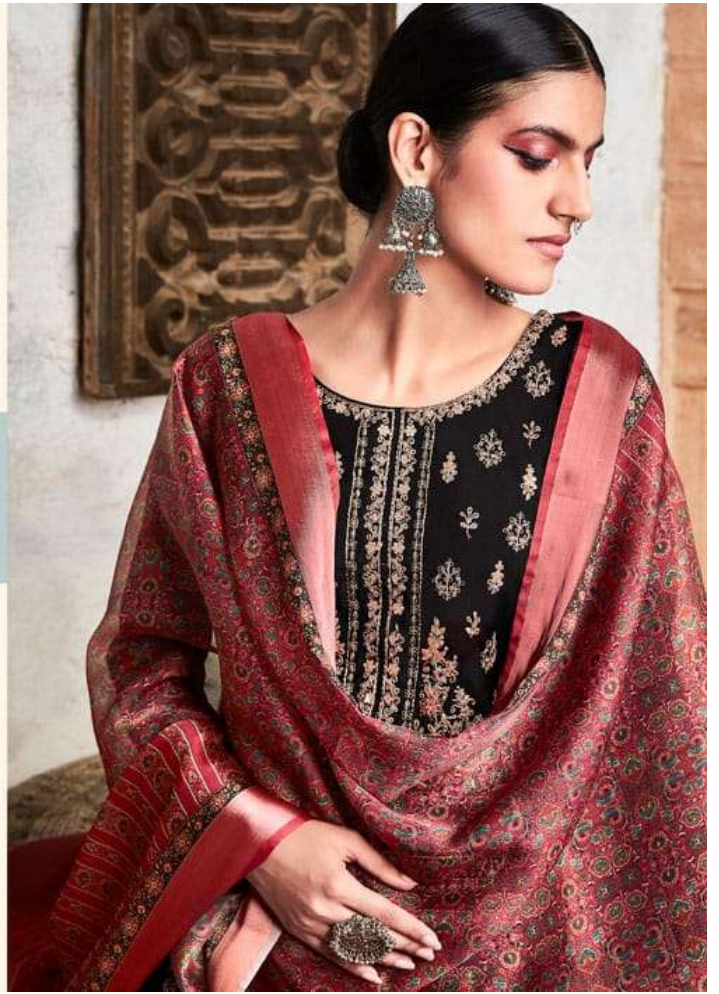

TZU
"The Zest in You..."
"A BRAND BY LCTM"

SAMREEN

TOP : ROMAN SILK | BOTTOM : JAM SATIN | DUPATTA : ORGANZA SATIN

SAMREEN - 1001

SAMREEN - 1002

TZU
"The Zest in You..."
"A BRAND BY TATU"

SAMREEN - 1003

TZU
"The Zari in You."
"A BRAND BY L'ORÉAL"

SAMREEN - 1005

TZU
"The Zeit in You."
"A BRACE OF LOTS"

SAMREEN - 1006

1001

1002

1003

1004

1005