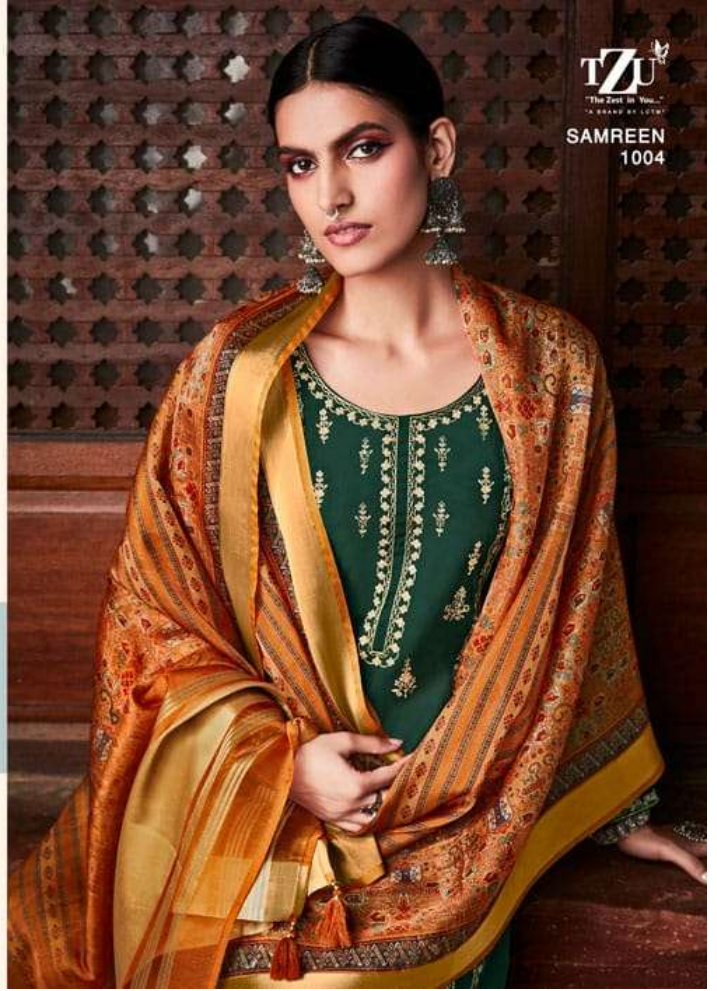

TZU
"The Zest in You..."
"A BRAND BY LCTM"

SAMREEN

TOP : ROMAN SILK | BOTTOM : JAM SATIN | DUPATTA : ORGANZA SATIN

SAMREEN - 1001

SAMREEN - 1002

TZU
"The Zest in You..."
"A BRAND BY TATU"

SAMREEN - 1003

TZU
"The Zari in You."
"A BRAND BY L'ORÉAL"

SAMREEN - 1005

TZU
"The Zeit in You."
"A BRACE OF LOTS"

SAMREEN - 1006

1001

1002

1003

1004

1005