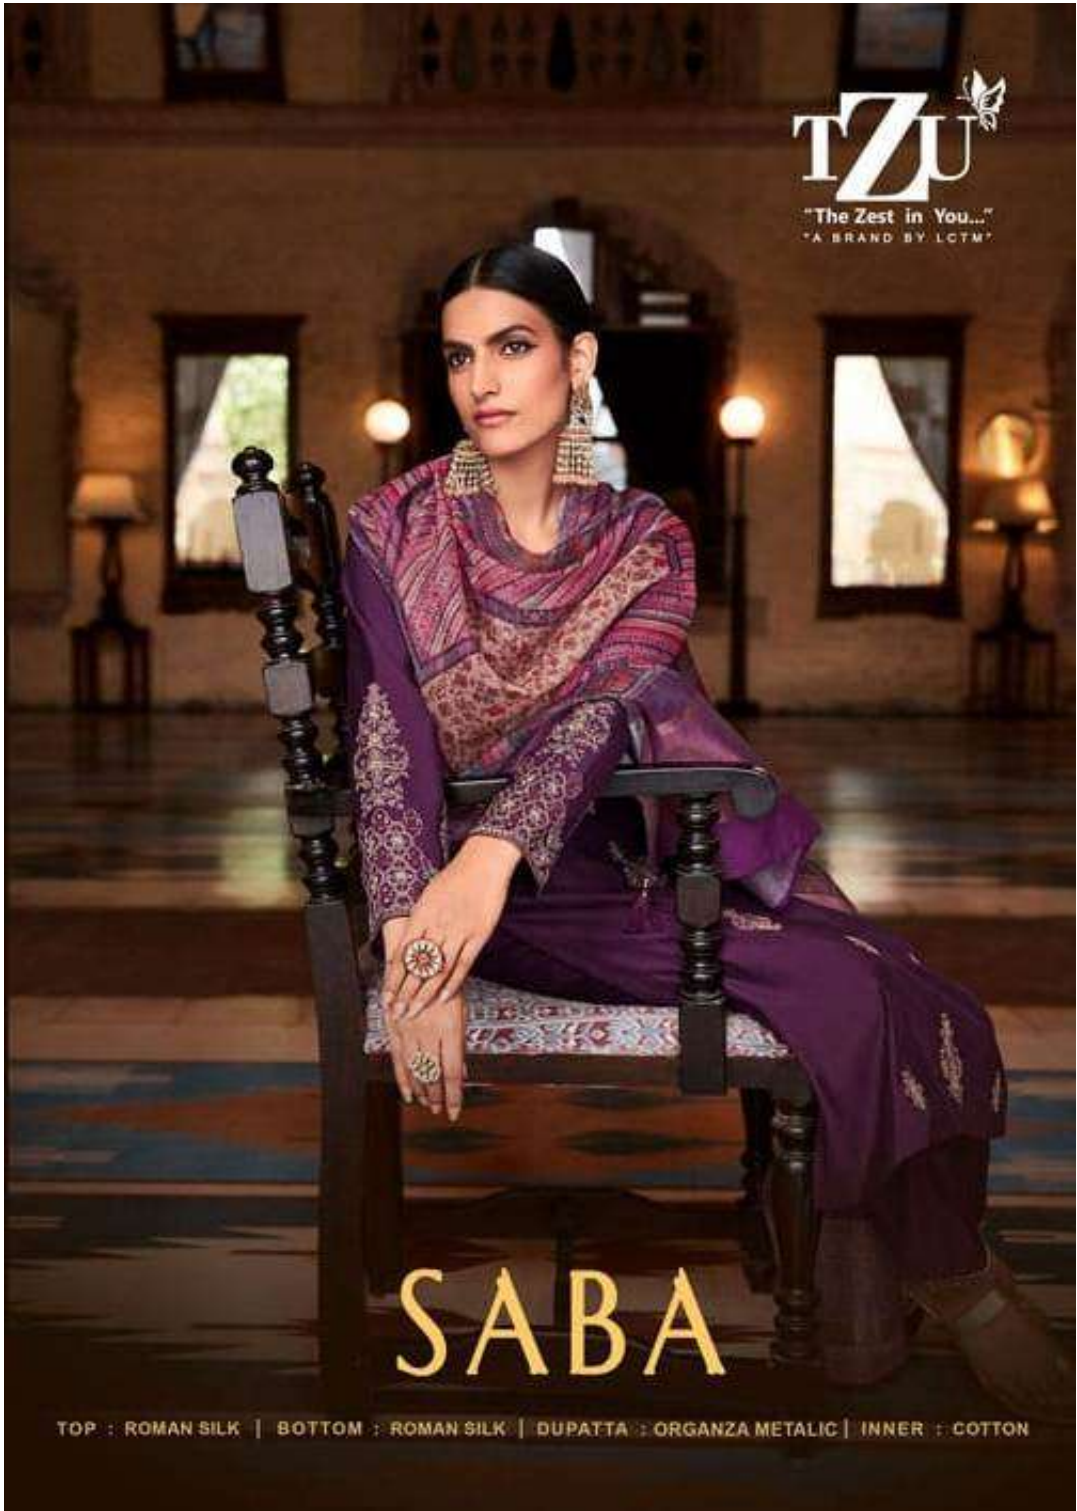

TZU 
"The Zest in You..."
"A BRAND BY LCTM"

SABA

TOP : ROMAN SILK | BOTTOM : ROMAN SILK | DUPATTA : ORGANZA METALIC | INNER : COTTON

Saba
1001

TZU
"The Zeit in You..."
A BRAND BY JETSY

Saba
1003

Saba
1005

◆ Saba ◆