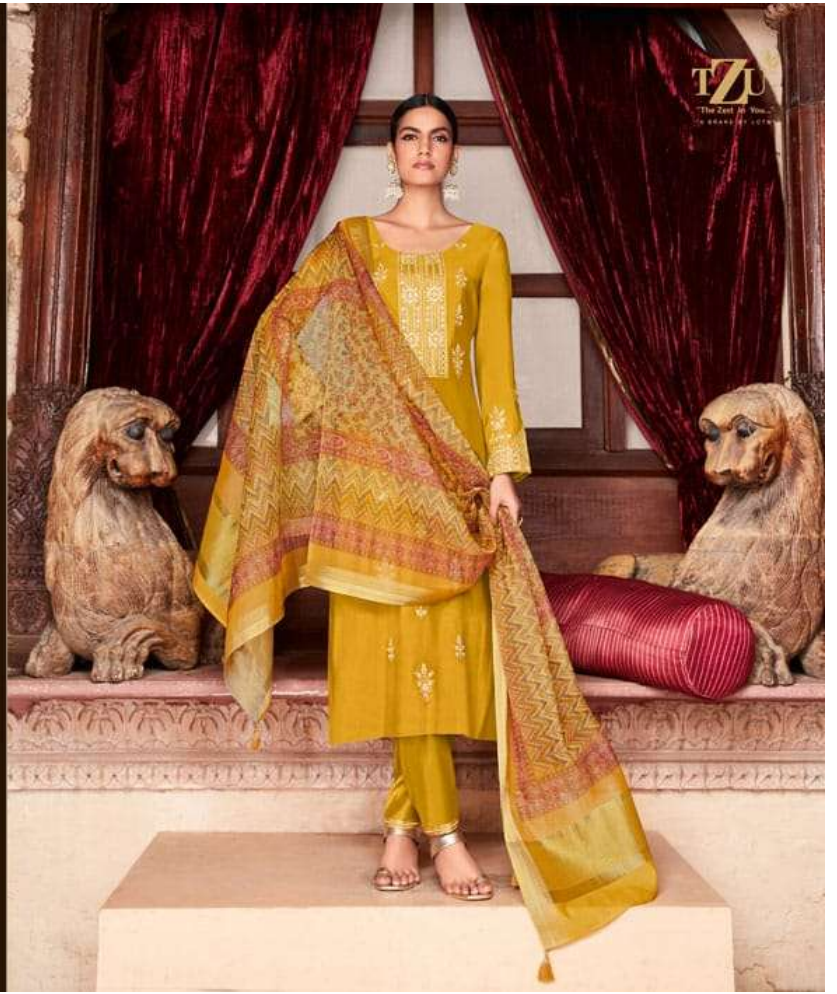

TZU 
"The Zest in You..."
"A BRAND BY LCTM"

SABA

TOP : ROMAN SILK | BOTTOM : ROMAN SILK | DUPATTA : ORGANZA METALIC | INNER : COTTON

Saba
1001

TZU
"The Zeit in You..."
A BRAND BY JETSY

Saba
1003

Saba
1005

◆ Saba ◆