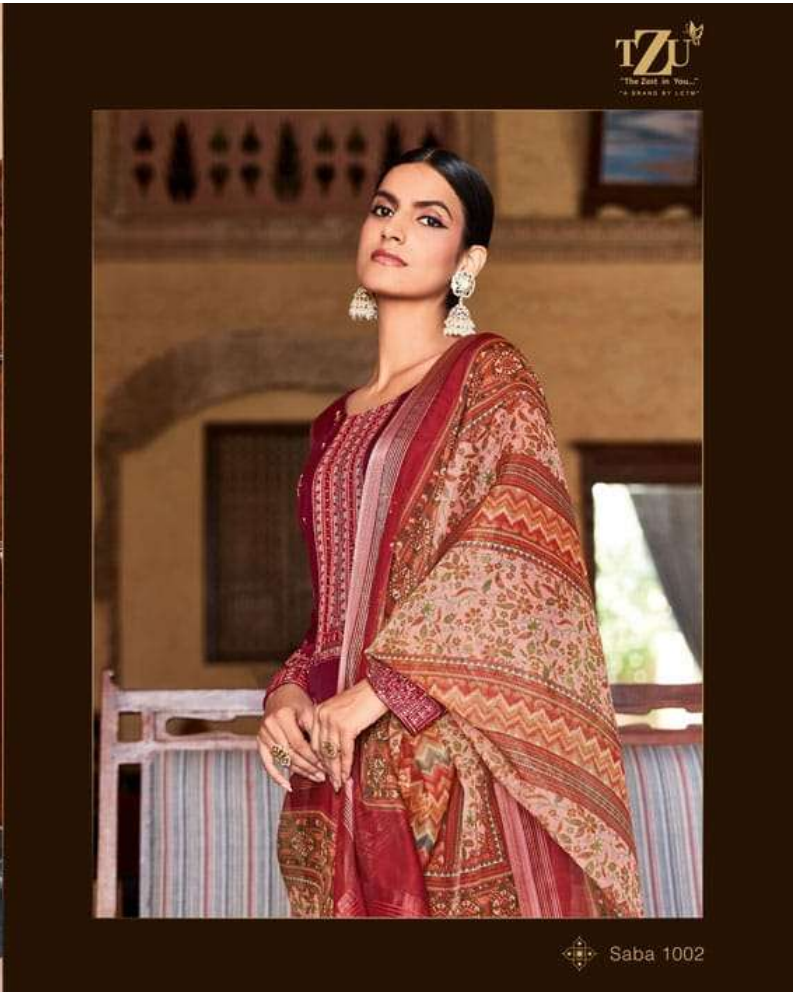

TZU
"The Zest in You..."
"A BRAND BY LCTM"

SABA

TOP : ROMAN SILK | BOTTOM : ROMAN SILK | DUPATTA : ORGANZA METALIC | INNER : COTTON

TZU
"The Zest is Yours."
"A BRAND BY L'ÉLAN"

Saba
1001

TZU
"The Zeit in You..."
A BRAND BY JETSY