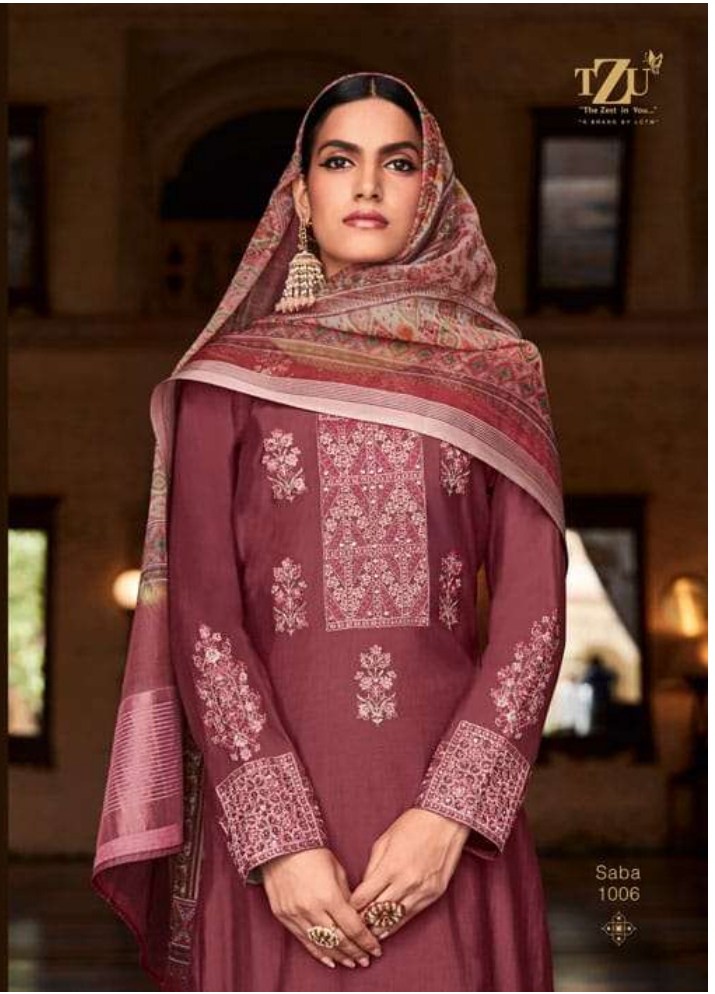

TZU 
"The Zest in You..."
"A BRAND BY LCTM"

SABA

TOP : ROMAN SILK | BOTTOM : ROMAN SILK | DUPATTA : ORGANZA METALIC | INNER : COTTON

Saba
1001

TZU
"The Zeit in You..."
A BRAND BY JETSY

Saba
1003

Saba
1005

◆ Saba ◆