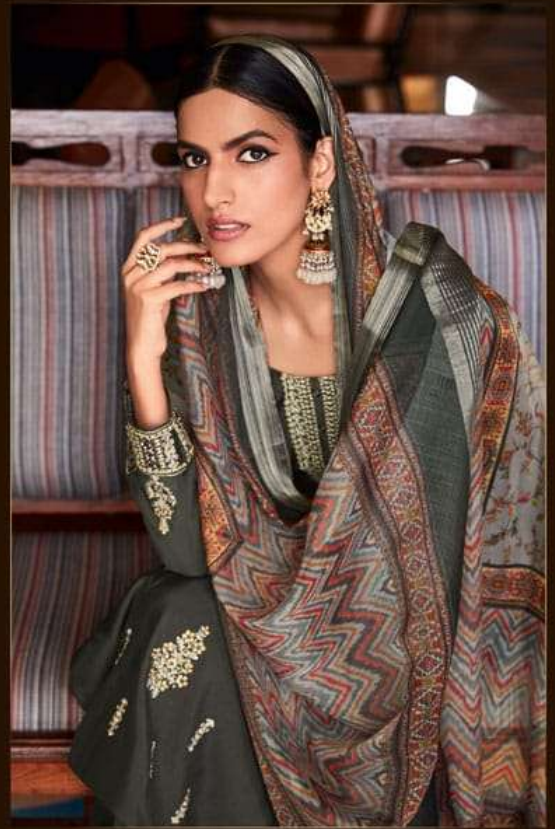

TZU
"The Zest in You..."
"A BRAND BY LCTM"

SABA

TOP : ROMAN SILK | BOTTOM : ROMAN SILK | DUPATTA : ORGANZA METALIC | INNER : COTTON

TZU
"The Zest is Yours."
"A BRAND BY L'ÉLAN"

Saba
1001

TZU
"The Zeit in You..."
A BRAND BY JETSY