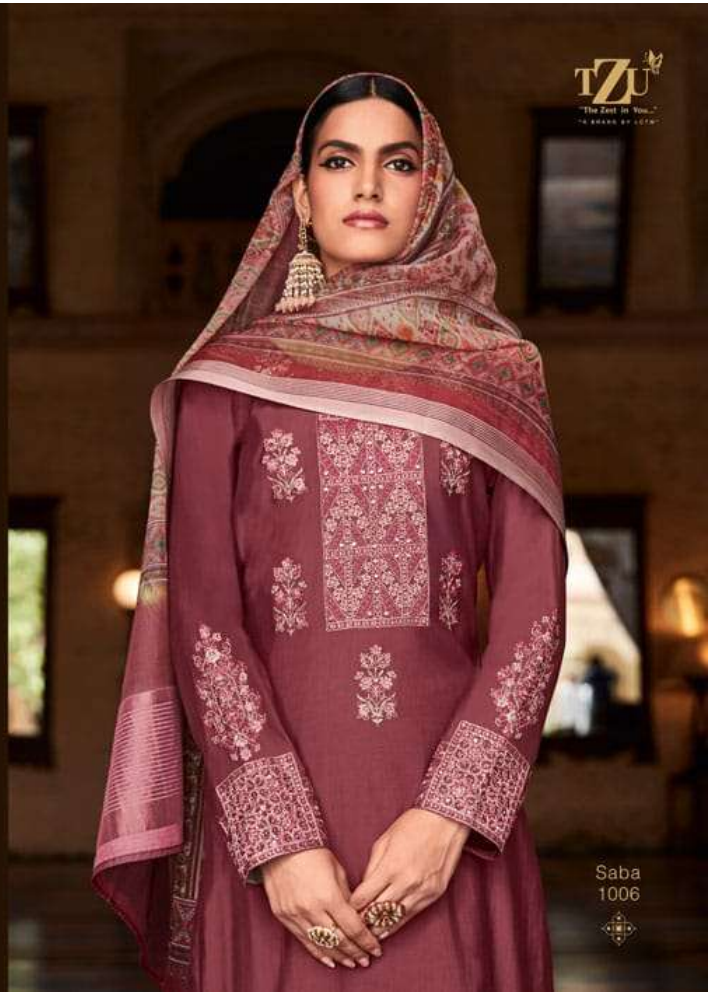

TZU 
"The Zest in You..."
"A BRAND BY LCTM"

SABA

TOP : ROMAN SILK | BOTTOM : ROMAN SILK | DUPATTA : ORGANZA METALIC | INNER : COTTON

Saba
1001

TZU
"The Zeit in You..."
A BRAND BY JETSY

Saba
1003

Saba
1005

◆ Saba ◆