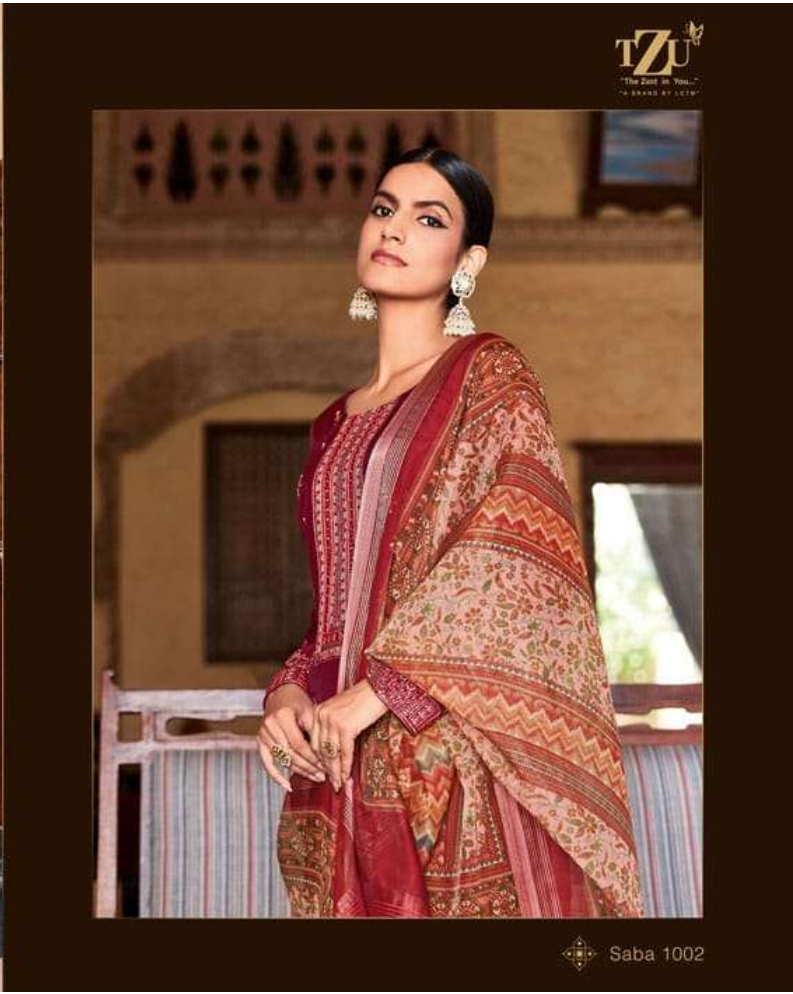

TZU 
"The Zest in You..."
"A BRAND BY LCTM"

SABA

TOP : ROMAN SILK | BOTTOM : ROMAN SILK | DUPATTA : ORGANZA METALIC | INNER : COTTON

Saba
1001

TZU
"The Zeit in You..."
A BRAND BY JETSY

Saba
1003

Saba
1005

◆ Saba ◆