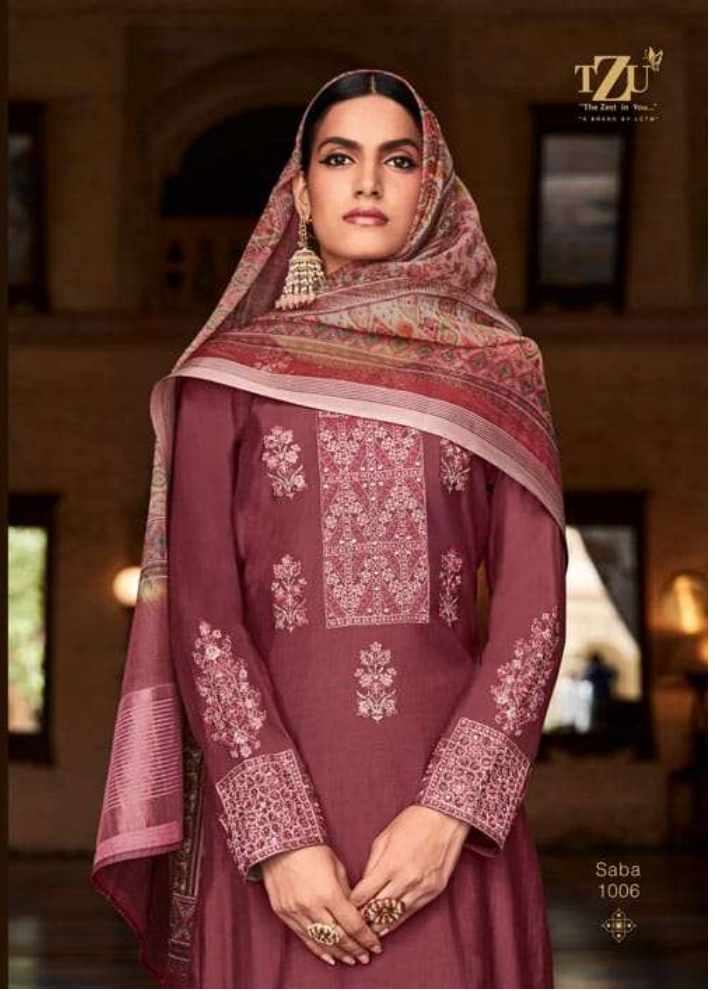

TZU
"The Best of You."
- LAunched in 1978 -

Saba
1006