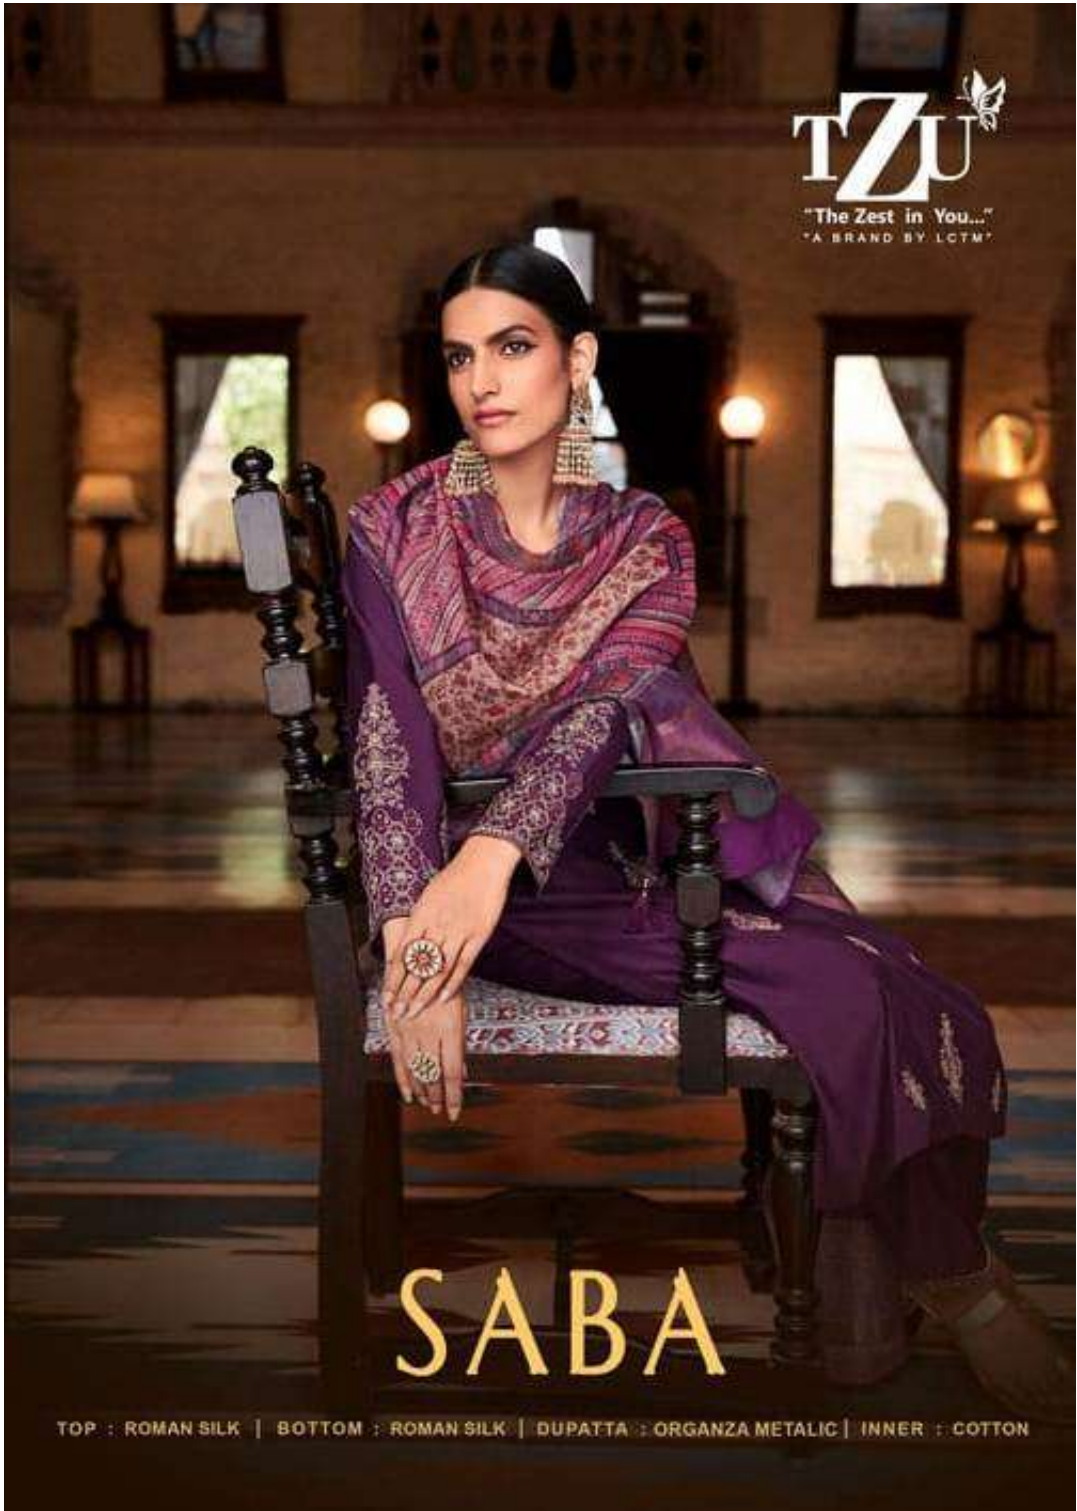

TZU
"The Zest in You..."
"A BRAND BY LCTM"

SABA

TOP : ROMAN SILK | BOTTOM : ROMAN SILK | DUPATTA : ORGANZA METALIC | INNER : COTTON

TZU
"The Zest is Yours."
"A BRAND BY L'ÉLAN"

Saba
1001

TZU
"The Zeit in You..."
A BRAND BY JETSY