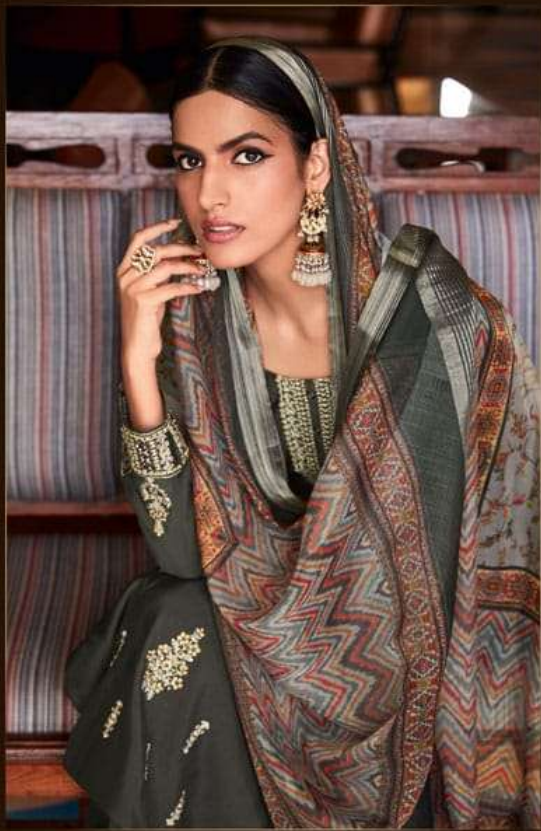

TZU 
"The Zest in You..."
"A BRAND BY LCTM"

SABA

TOP : ROMAN SILK | BOTTOM : ROMAN SILK | DUPATTA : ORGANZA METALIC | INNER : COTTON

Saba
1001

TZU
"The Zeit in You..."
A BRAND BY JETSY

Saba
1003

Saba
1005

◆ Saba ◆