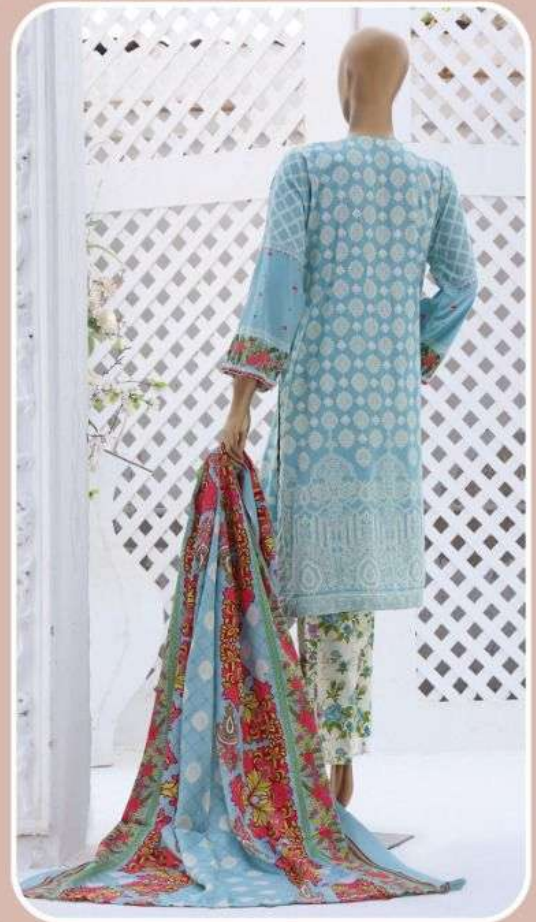

JUSTUJU

FD CREATIONS

Design No-03

SEHRA
Printed linen
Embroidery
with printed wool shawl dupatta