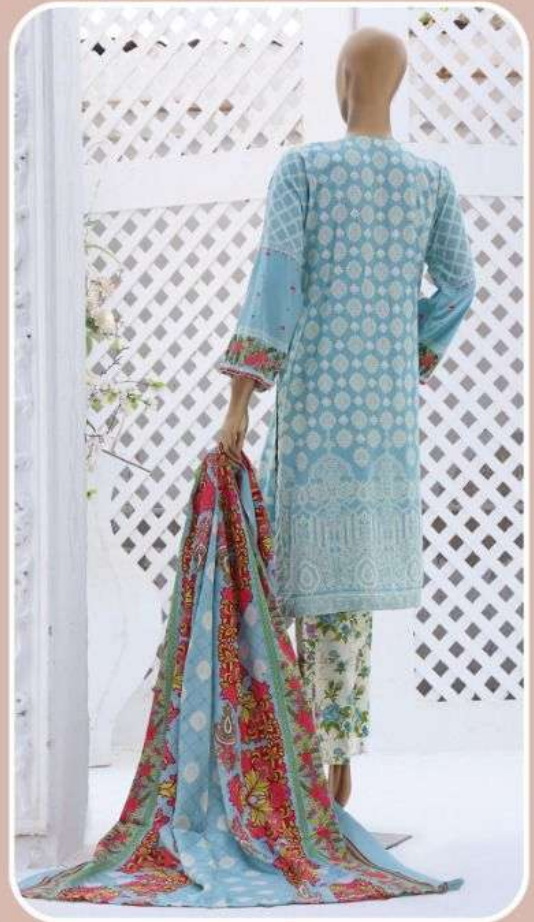

JUSTUJU

FD CREATIONS

Design No-03

SEHRA
Printed linen
Embroidery
with printed wool shawl dupatta

JUSTUJU

FD CREATIONS

Design No-01

SEHRA
Printed linen
Embroidery
with printed wool shawl dupatta