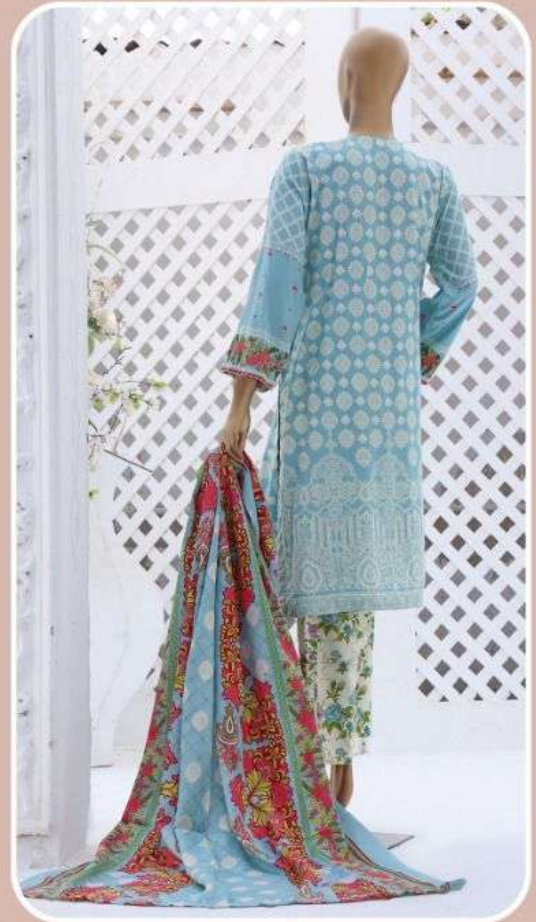

# JUSTUJU

FD CREATIONS

*Design No-03*

**SEHRA**  
Printed linen  
Embroidery  
with printed wool shawl dupatta