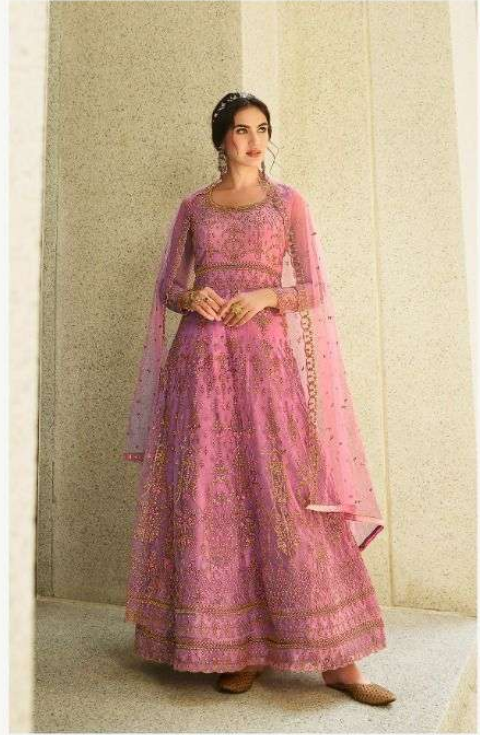

zubeda
DESIGNER IN PAKISTAN