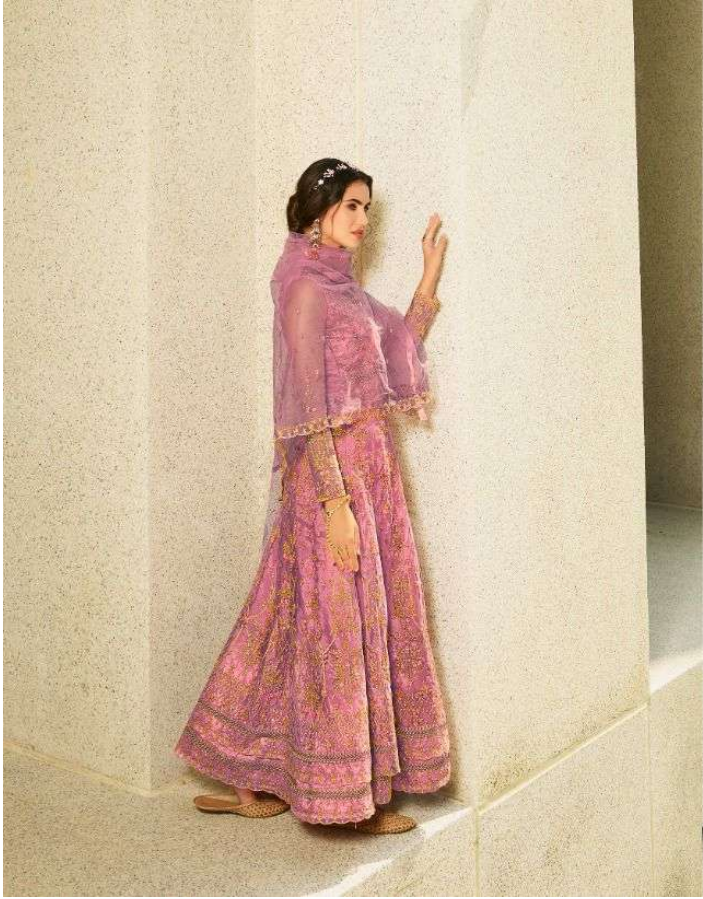

zubeda
DESIGNER IN PAKISTAN

• 103 •