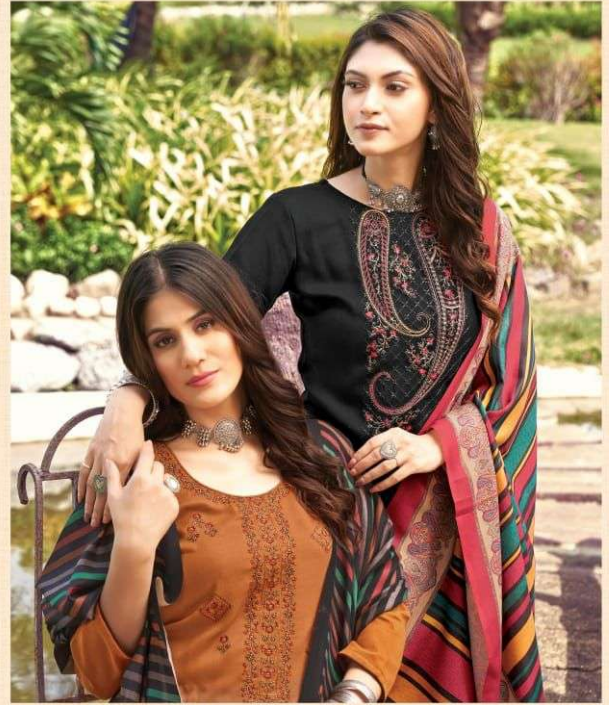

Rivāā

मिशिका

Rivāā
Smooth and stylish

2779

Rivāā

SWEET DREAM

2780

Rivāā

2781

Rivāā

Vivid trend

2782

How to wear it's

2783

Rivāā

2779

BOOK NAME :- MISHIKA

D. NO. :- 2779 TO 2785

FABRICS DETAIL

TOP :- Heavy Pashmina Fancy Embroidery

BOTTAM :- Heavy Pashmina Dyed

DUP. :- Light Weight Tweed Digital Print

DESIGNS :- 7 Pcs

RATE :- 1090/-