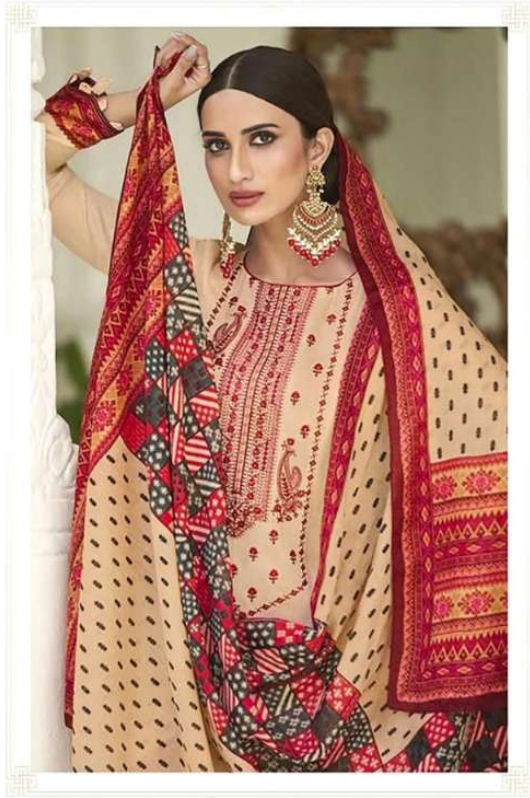

**APANA COTTON**<sup>®</sup>  
Suit & Sarees

**Razia Sultan** VOL-39  
KARACHI COTTON ★ ★ ★

This season look up with some truly inspiring & elegantly

39001

Fashion must be defined by comfort and ease of maneuverability

39002

Dress style with luxurious soft fabric and highlighted by ornate and feminine details

Put your best face forward in the season's hues

Every day is a fashion show,  
and the world is your runway.

39005