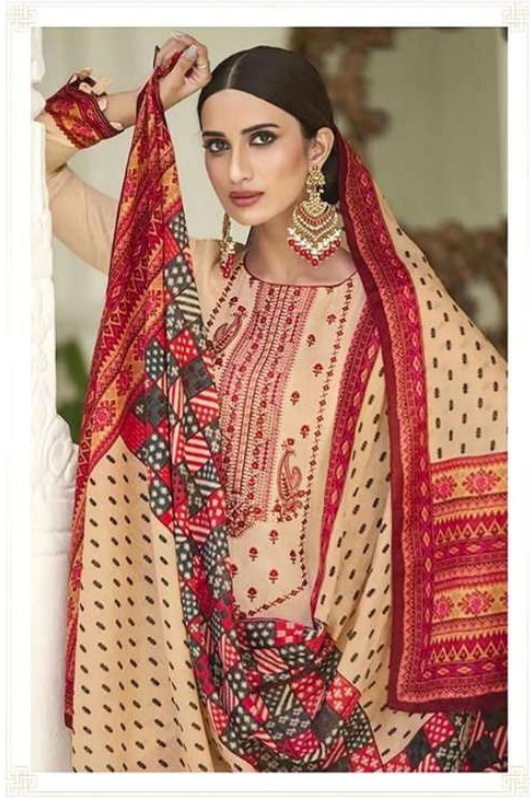

APANA COTTON[®]
Suit & Sarees

Razia Sultan[®] VOL-39
KARACHI COTTON ★ ★ ★

This season look up with some truly inspiring & elegantly

39001

Fashion must be defined by comfort and ease of maneuverability

39002

Dress style with luxurious soft fabric and highlighted by ornate and feminine details

Put your best face forward in the star of the season's hues

Every day is a fashion show,
and the world is your runway.