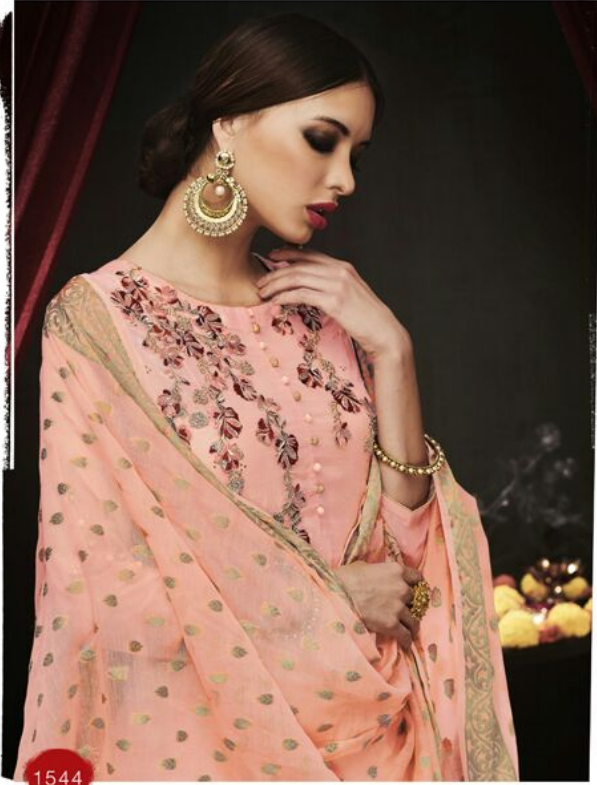

Shaa

1547

Shaa

Shaa

1542

Shaa

1544

Shaa

RATE LIST.

Aadhya

TOP : PURE SILK COTTON FLOOR LENGTH FANCY DESIGN WITH
EMB & HAND WORK
BOTT.: COTTON X COTTON JACQUARD (3 Mtrs)
DUP. : CHANDERI JACQUARD WITH WORK

<u>DESIGN NO.</u>	<u>RATE</u>
1541	2790
1542	2790
1543	2790
1544	2790
1545	2790
1546	2790
1547	2790
1548	2790
1549	2790
1550	2790