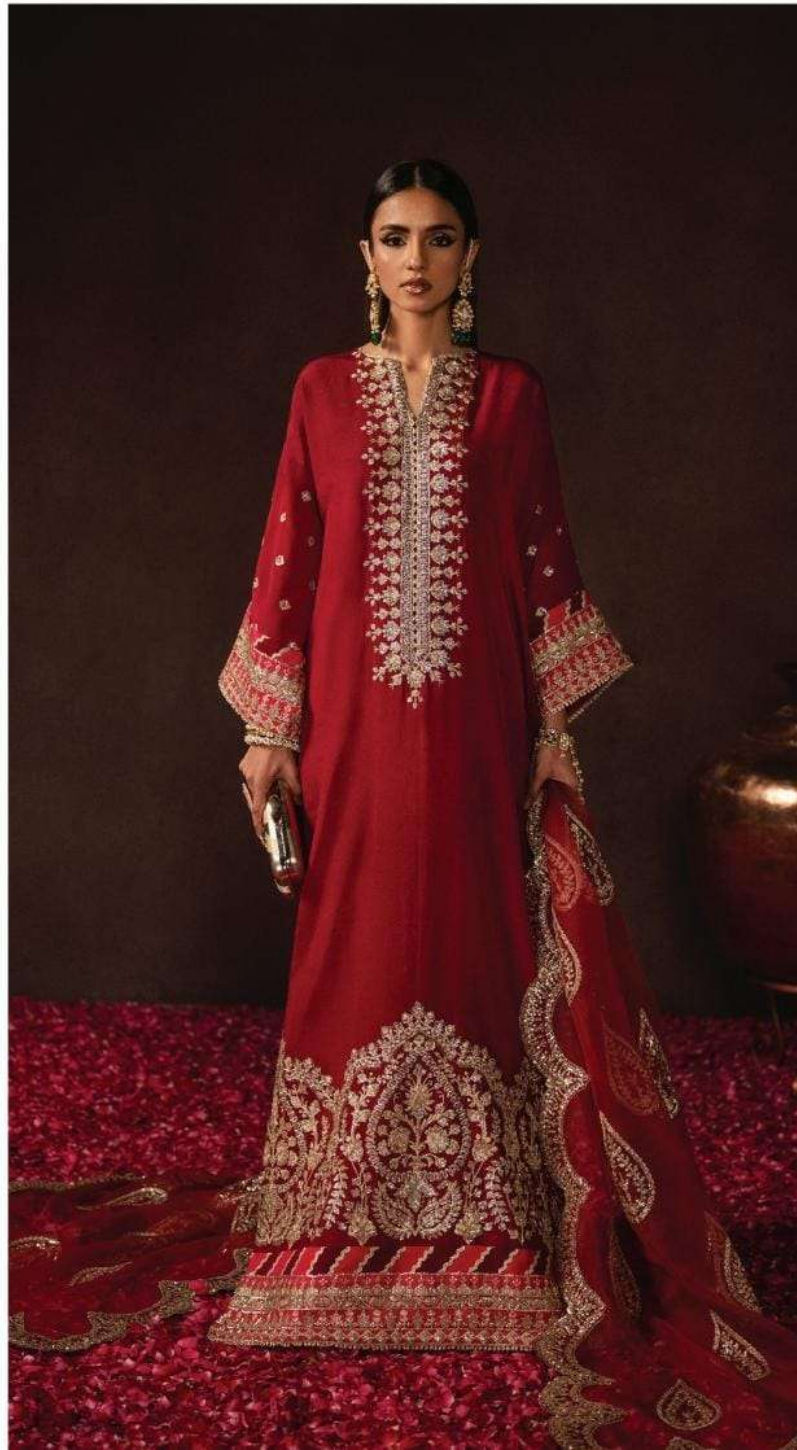

AFROZEH

DIVANI

THE SILK EDIT

AS-V1-07 MUSHK

EMBROIDERED FRONT	1 PC	RAW SILK
PLAIN BACK	1 PC	RAW SILK
EMBROIDERED SLEEVES	0.98 M	RAW SILK
EMBROIDERED FRONT+BACK + SLEEVES BORDER	3.12 M	VISCOSE
EMBROIDERED FRONT+BACK BORDER	2 M	ORGANZA
EMBROIDERED DUPATTA	2.62 M	ORGANZA
EMBROIDERED DUPATTA PALLU BORDER	2.25M	ORGANZA
PLAIN TROUSER	2.28 M	RAW SILK

RS. 13,500

Note : Product colors may slightly vary

Care Instructions

- Hand wash
- Iron at moderate temperature
- Dry clean recommended
- Do not over expose damp fabric to strong sunlight
- Do not use any type of bleach or stain removing chemicals