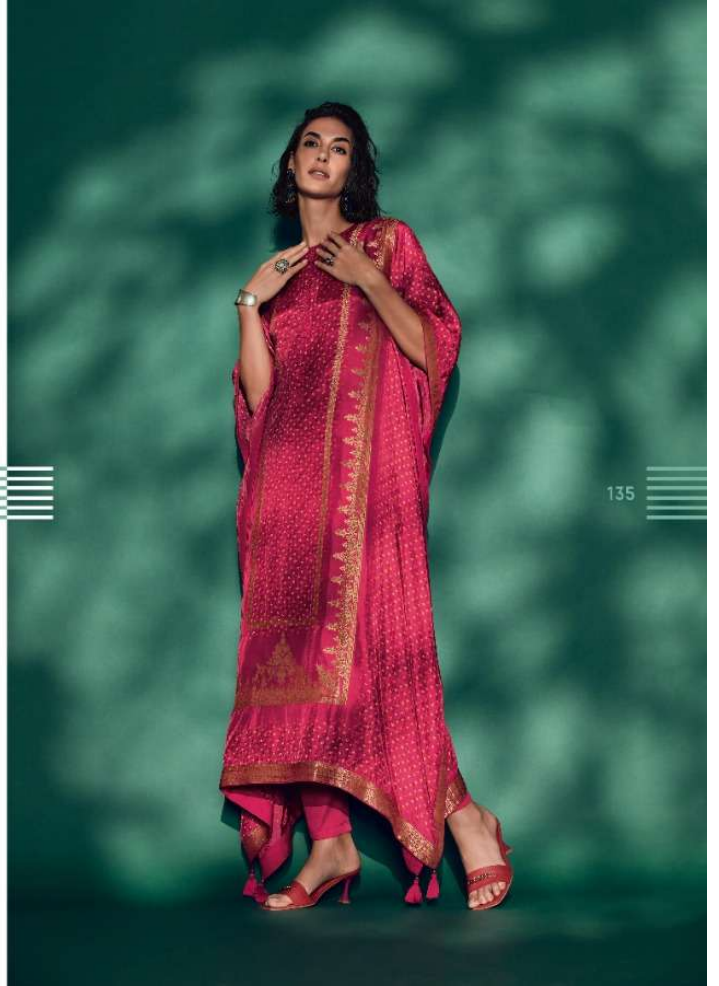

43 KODAK PORTRA 400

42 KODAK PORTRA 400

VARSHA  
MAANVI

perfect blend of hue and craft to make you shine!

134

Affirm the dramatic you.

Explore the dresser in you.

136