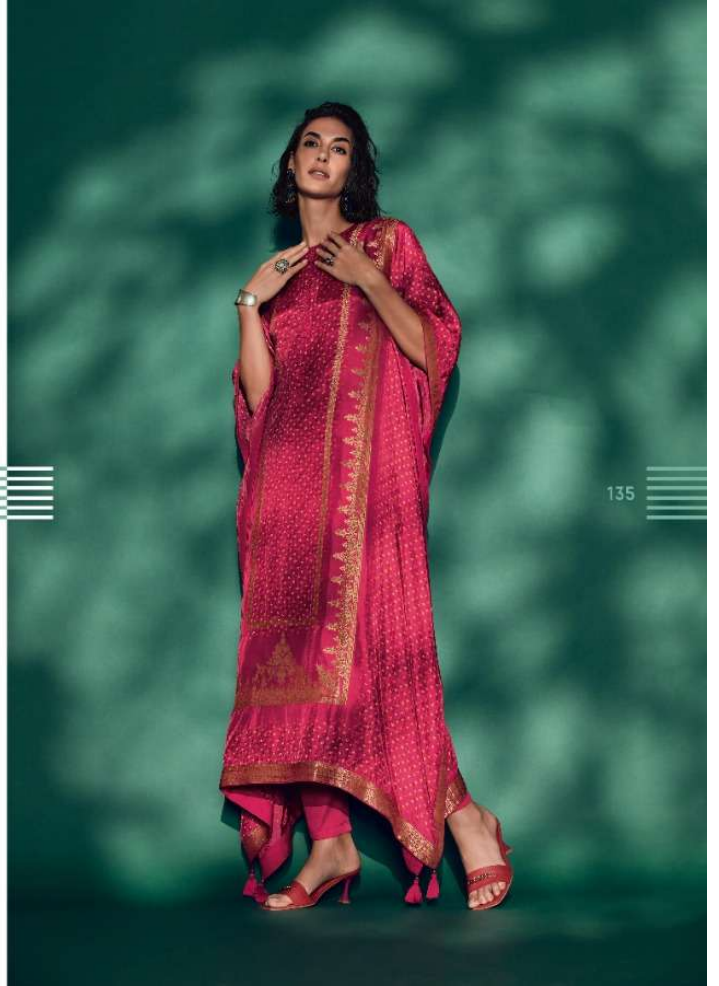

43 KODAK PORTRA 400

12 KODAK PORTRA 400

VARSHA
MAANVI

perfect blend of hue and craft to make you shine!

134

Affirm the dramatic you.

Explore the dresser in you.

136