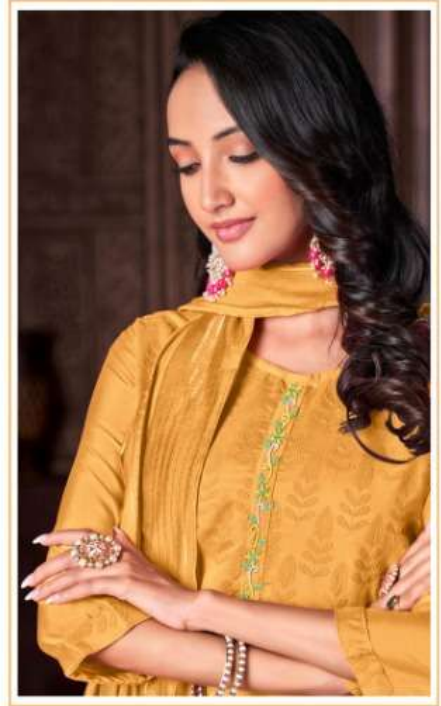

Milky Star
D.NO. 3402

With Pocket

Milky Star
D.NO. 3401

With Pocket

Milky Star
D.NO. 3402

With Pocket

Milky Star
D.NO. 3403

With Pocket

~AVAILABLE AT ALL LEADING STORES~

AVAILABLE SIZE: M 38" / L 40" / XL 42" / 2XL 44"