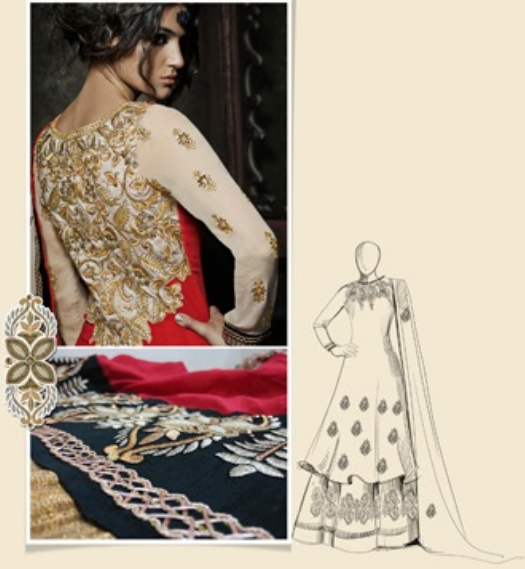

# CELEBRATE BRIGHTNESS

9003 Stone embellished GEORGETTE top with heavy EMBROIDERED border and dupatta.

KHWAAB™

| 1112

KHWAAB

Blue GEORGETTE top with net jacket enhanced with SEQUINS on the back.

9002

CELEBRATE BEAUTY

# CELEBRATE BRIGHTNESS

9003 Stone embellished GEORGETTE top with heavy EMBROIDERED border and dupatta.

KHWAAB