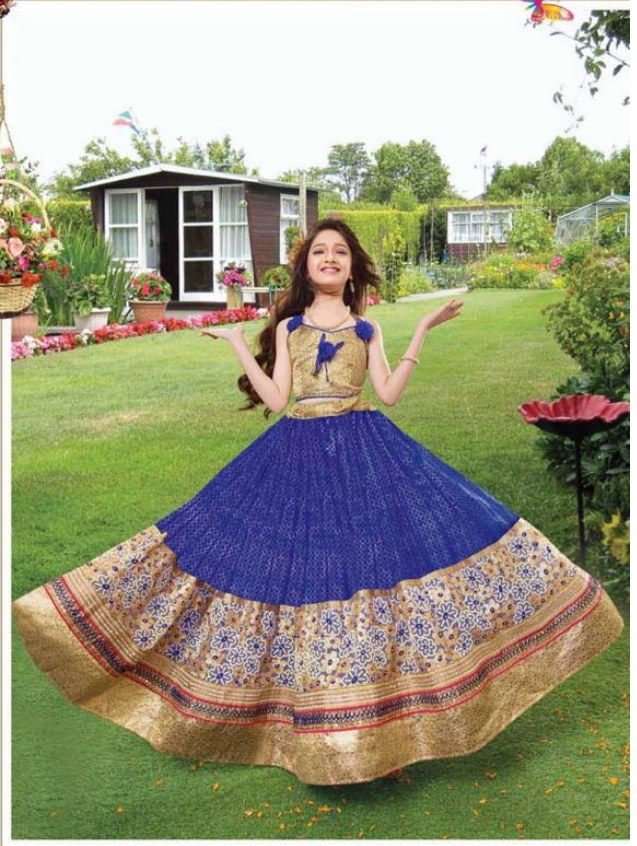

Style station

An easy style that makes sure you're always the center of attraction

Style station

An easy style that makes sure you're always the center of attraction

Classic designs

Get yourself a part in the vibrant colors, design with spirit, make that look like to attract drawing

Fashion secrets

The universal truth is that every woman wants to be admired brighten up your life with elegant fashion ideas

10048

10050

Traditional

The grace and dignity which only a woman can impart, the peace of serenity of this dress will altogether a different story.