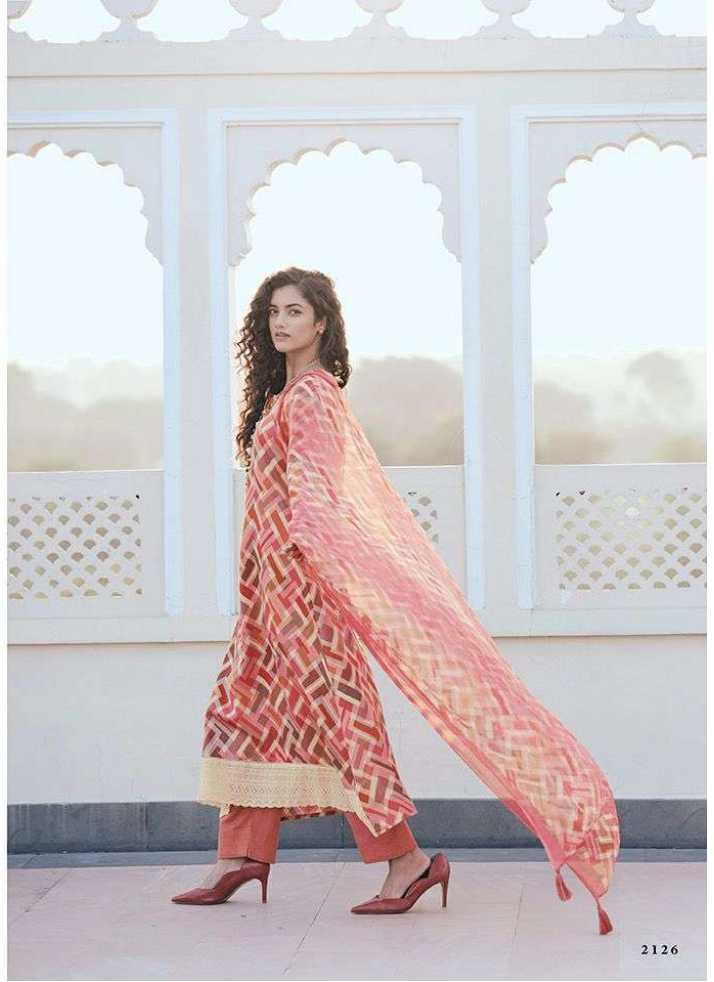

Trinity

 Sadhana
FASHION

a beauty pristine
THE MARBLE LIGHTS OF PAVANAS TO BEAT EQUIPMENTS OF A JOURNEY THROUGH THE QUALITY OF STYLE OF WIDE ROSTERS THERE.

2131

A BEAUTY PRISTINE

THE SPARKLING GLITTER OF PUNJABI IN GIFT EMPLOYED THROUGH THESE DESIGN. BE THE QUEEN OF SAREE AND WARE DRESSING TO BE.