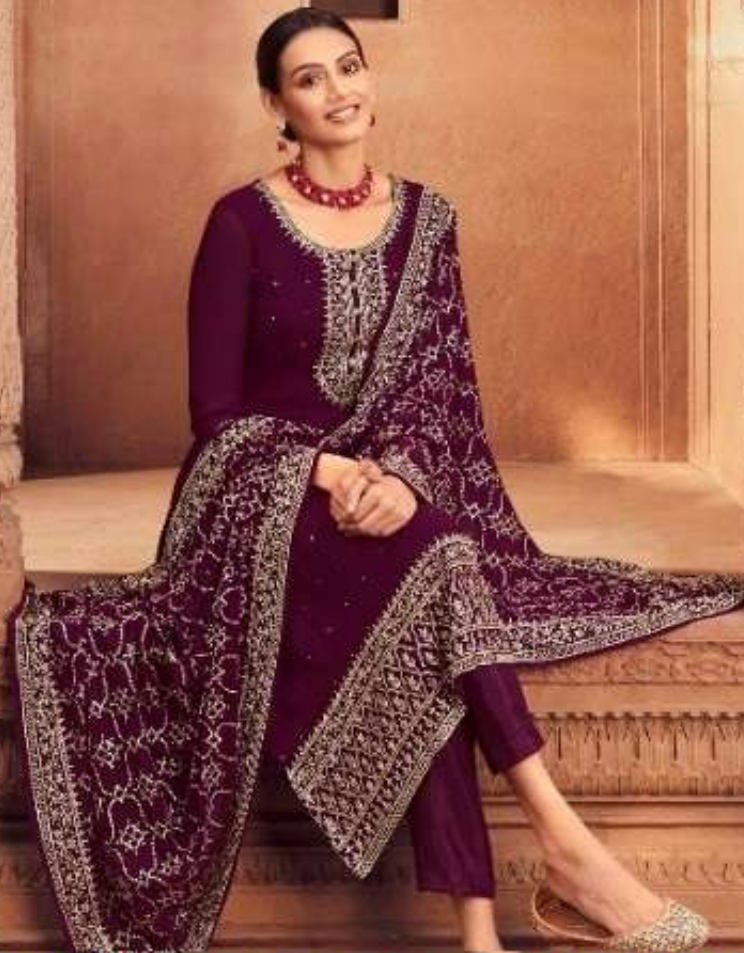

85003

85004

85005

85006

TOP : GEORGETTE WITH EMBROIDARY
DUPATTA : GEORGETTE WITH 4 SIDE LACE
BOTTOM : SANTOON
RATE : 1980.00