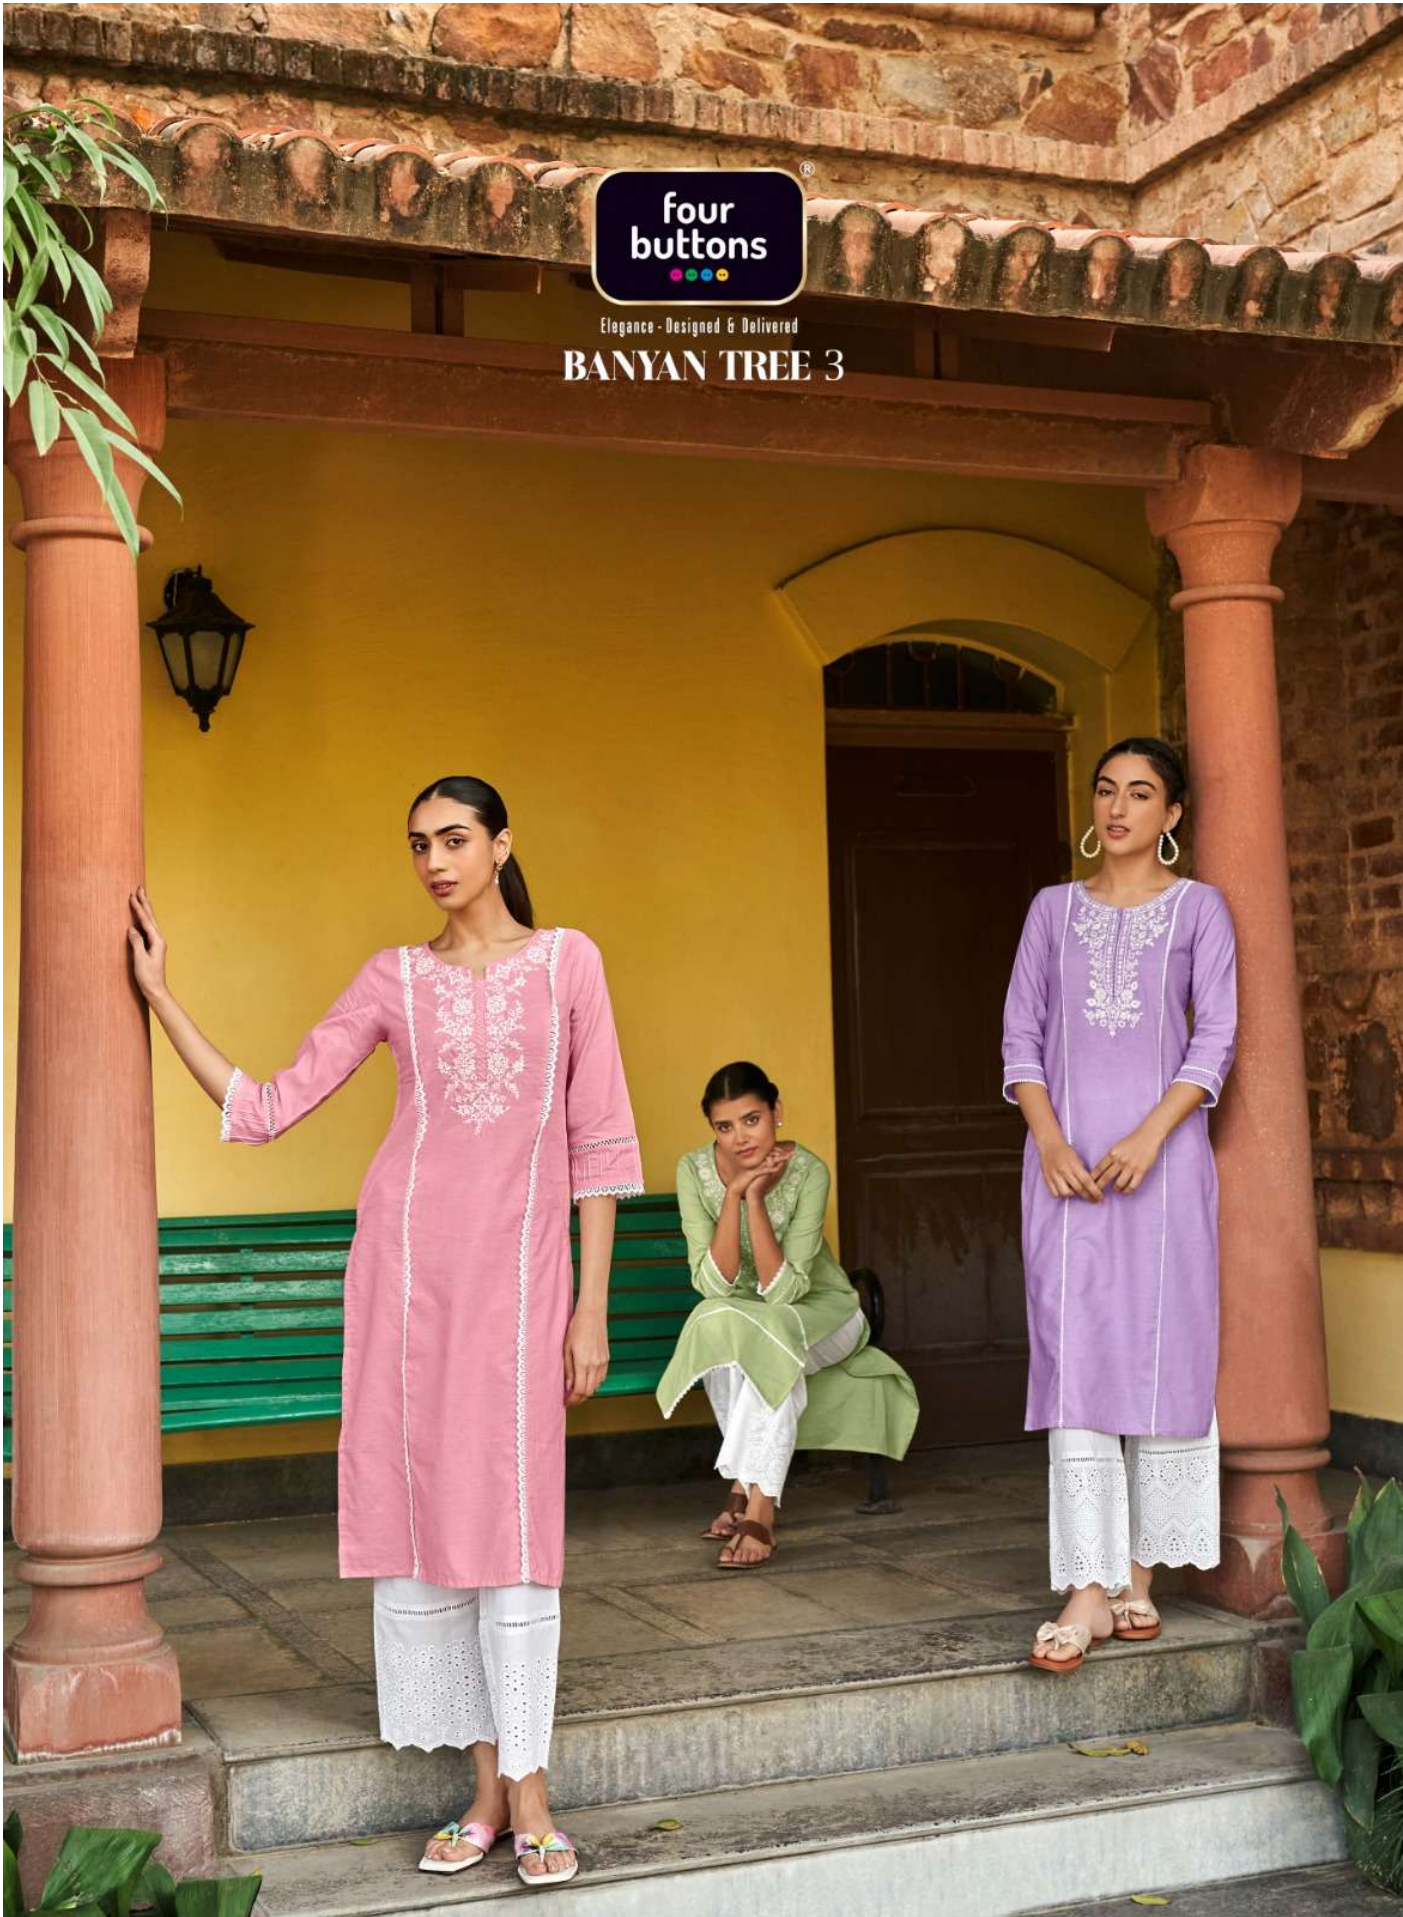

Elegance - Designed & Delivered

BANYAN TREE 3

**four
buttons**

Elegance - Designed & Delivered

FB3141

**four
buttons**®

Elegance - Designed & Delivered

FB3142

**four
buttons**

Elegance - Designed & Delivered

FB3143

FB3141

FB3142

FB3143

FB3144

FB3145

FB3146

PRESENTING TO YOU OUR NEW CATLOGUE

BANYAN TREE 3

FROM FOUR BUTTONS

PRODUCT DETAIL

:TOP:

PREMIUM EXCEL COTTON WITH HEAVY EMBROIDERY, HANDWORK
AND VARIETY OF CHICKEN LACES
LENGTH : 46 INCHES

:BOTTOM:

PURE COTTON CAMBRIC ATTACHED WITH HEAVY CHEMICAL
AND BORER LACE.
LENGTH : 37.5 INCHES

:SIZES:

M L XL XXL 3XL.

FOUR BUTTONS ALL RIGHTS RESERVED