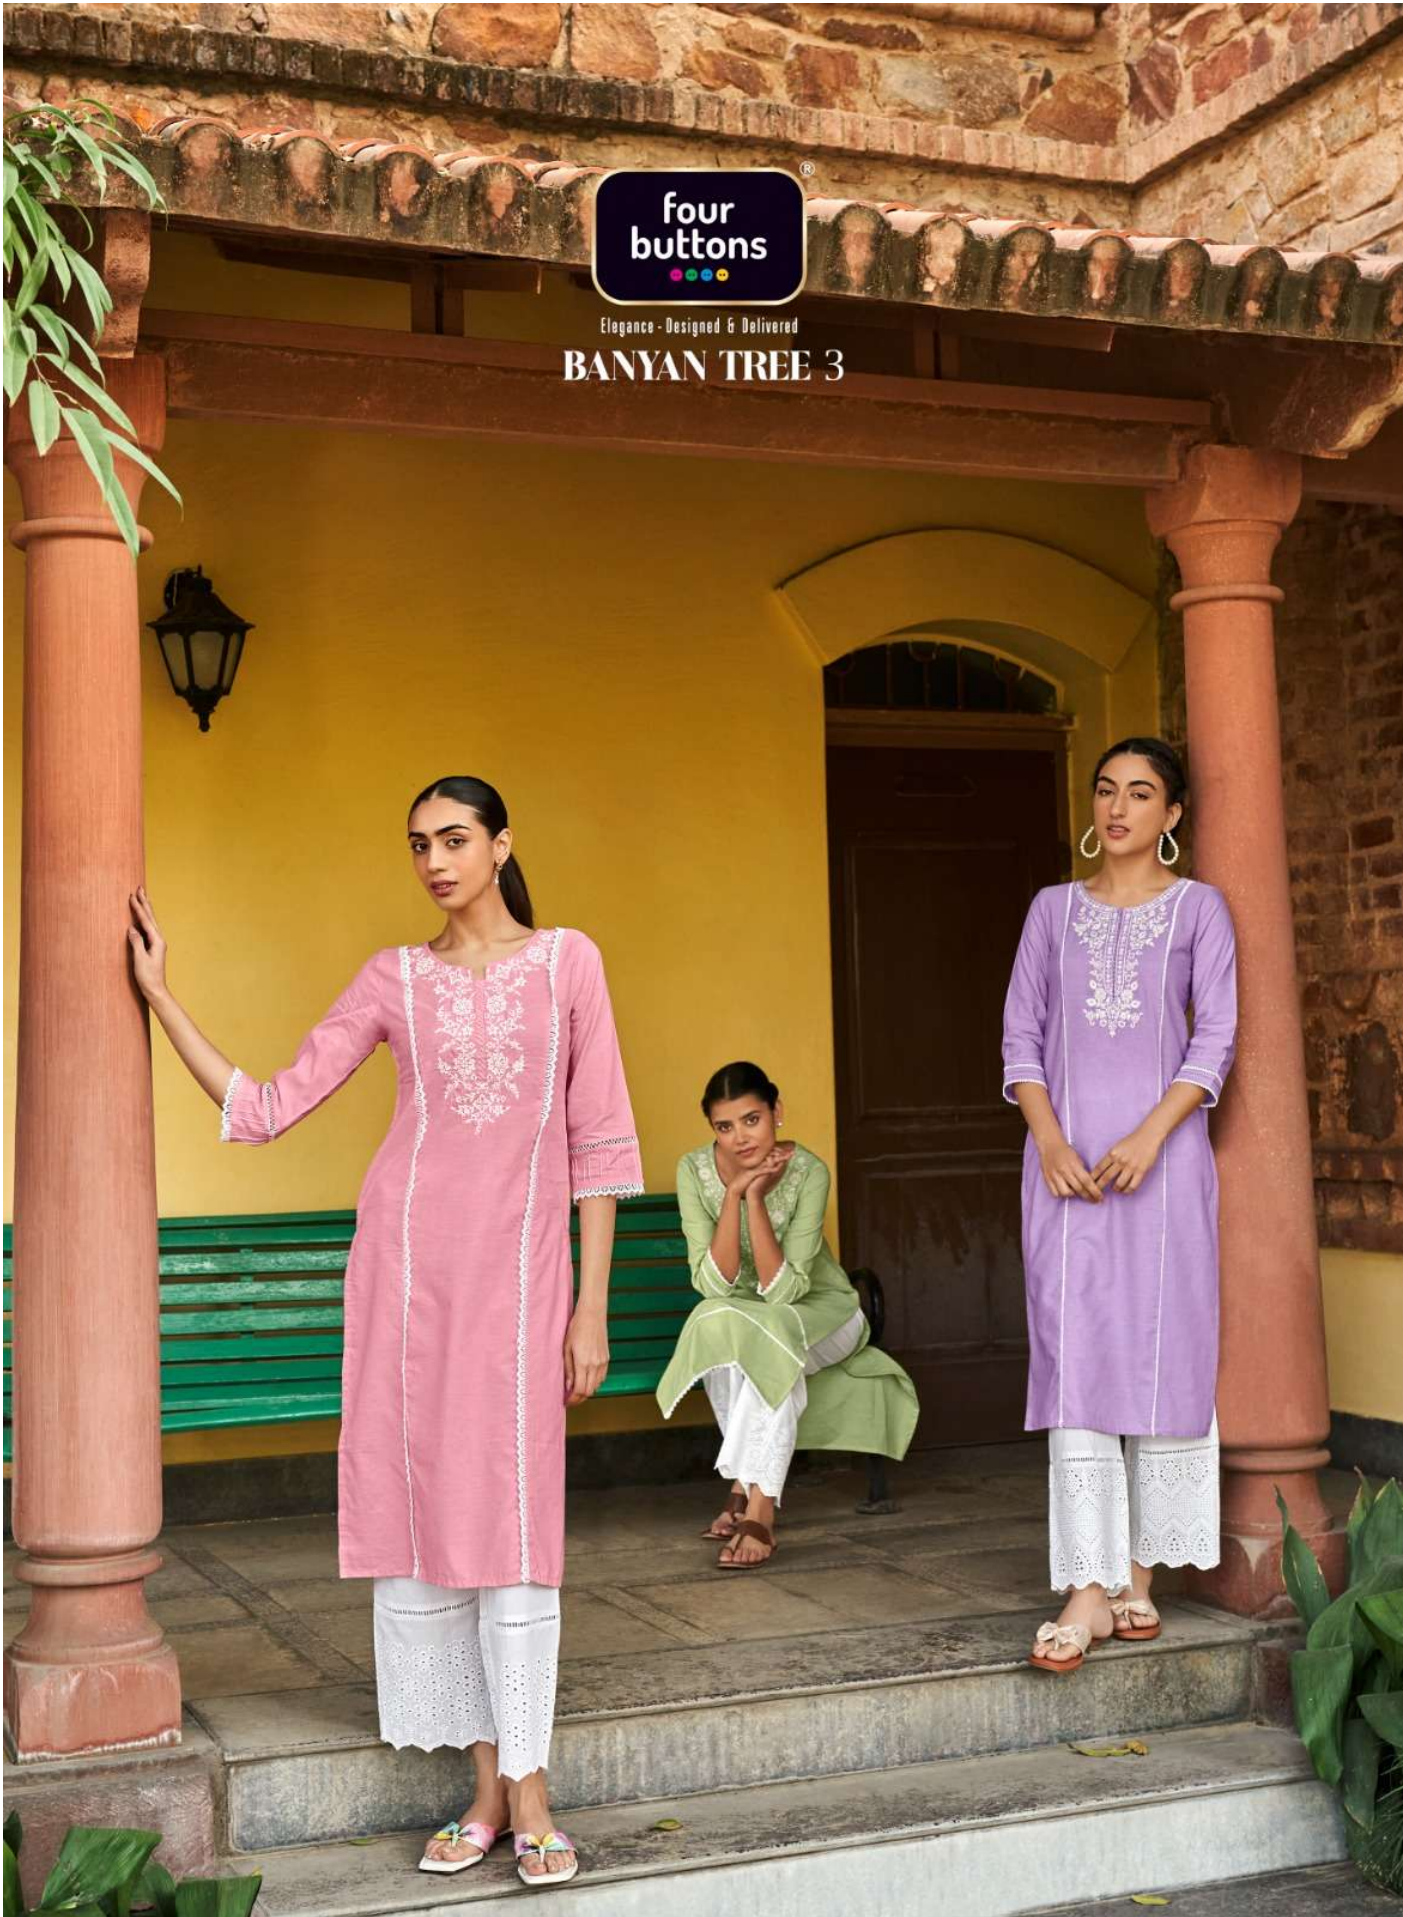

Elegance - Designed & Delivered

BANYAN TREE 3