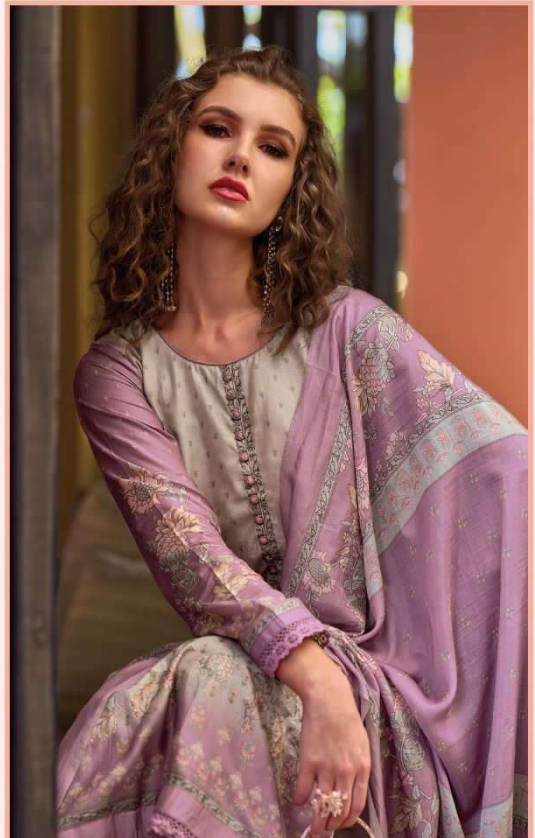

IBIZA
"A lifestyle to follow"

IZNIK

 **IBIZA**
"A lifestyle to follow"

 **IBIZA**
"A lifestyle to follow"

12441

12442

IBIZA
A lifestyle to follow™
12443

12436

IBIZA
"A lifestyle to follow"

DESIGN NO.	DESCRIPTION	PRICE
12436	<p style="text-align: center;">: TOP :</p> <p style="text-align: center;">PURE BAMBARG MUSLIN DIGITAL PRINT WITH BADLA OUTLINE HANDWORK</p> <p style="text-align: center;">: BOTTOM :</p> <p style="text-align: center;">PURE MUSLIN</p> <p style="text-align: center;">: DUPATTA :</p> <p style="text-align: center;">PURE ERIC SILK DIGITAL PRINT</p>	1995 /-
12437		1995 /-
12438		1995 /-
12439		1995 /-
12440		1995 /-
12441		1995 /-
12442		1995 /-
12443		1995 /-