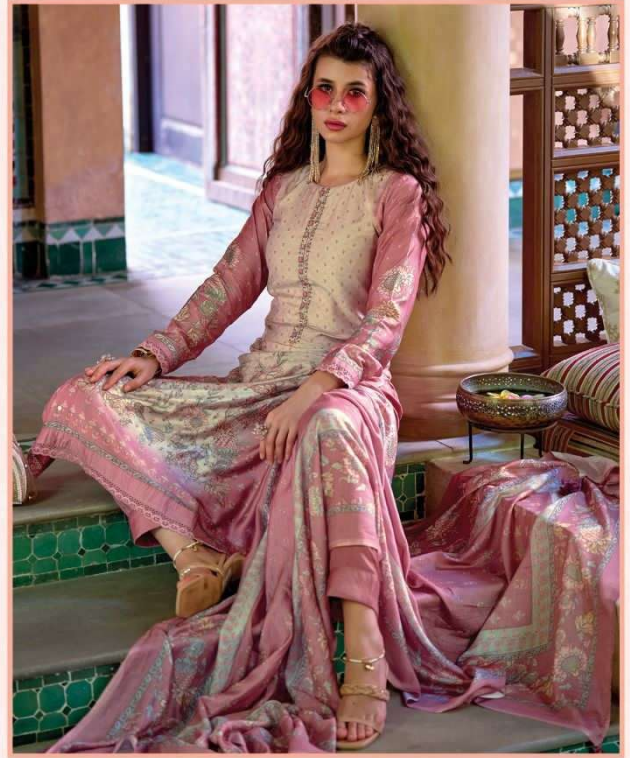

IBIZA
"A lifestyle to follow"

IZNIK

 **IBIZA**
"A lifestyle to follow"

 **IBIZA**
"A lifestyle to follow"

12441

12442

IBIZA
A lifestyle to follow™
12443

12436

IBIZA
"A lifestyle to follow"

DESIGN NO.	DESCRIPTION	PRICE
12436	<p style="text-align: center;">: TOP :</p> <p style="text-align: center;">PURE BAMBARG MUSLIN DIGITAL PRINT WITH BADLA OUTLINE HANDWORK</p> <p style="text-align: center;">: BOTTOM :</p> <p style="text-align: center;">PURE MUSLIN</p> <p style="text-align: center;">: DUPATTA :</p> <p style="text-align: center;">PURE ERIC SILK DIGITAL PRINT</p>	1995 /-
12437		1995 /-
12438		1995 /-
12439		1995 /-
12440		1995 /-
12441		1995 /-
12442		1995 /-
12443		1995 /-