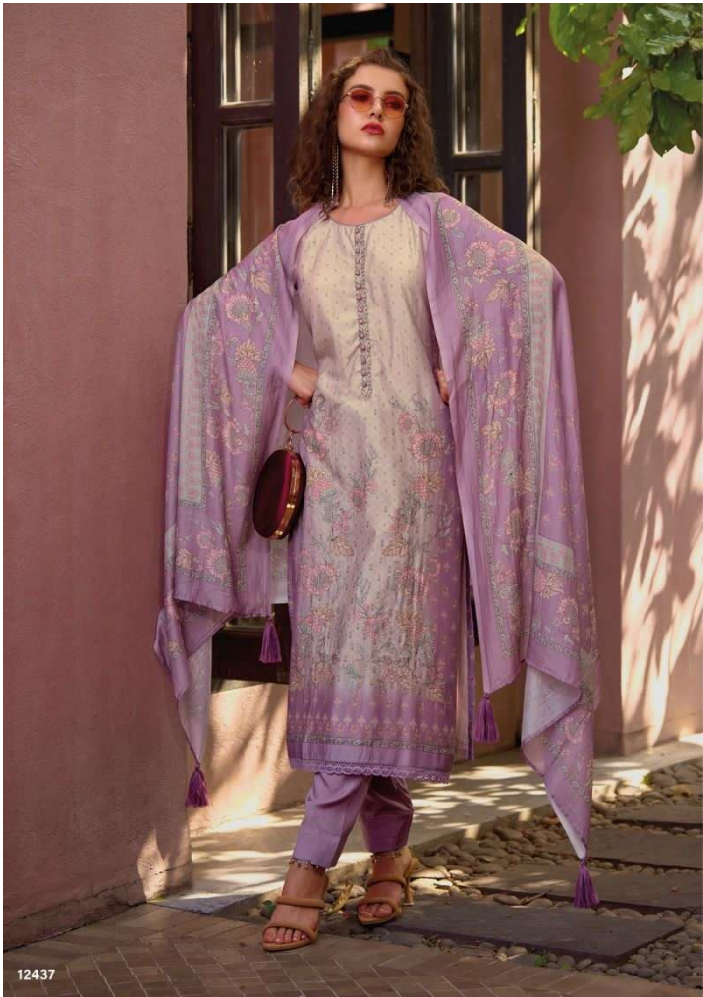

IBIZA
"A lifestyle to follow"

IZNIK

 **IBIZA**
"A lifestyle to follow"

 **IBIZA**
"A lifestyle to follow"

12441

12442

IBIZA
A lifestyle to follow™
12443

12436

IBIZA
"A lifestyle to follow"

DESIGN NO.	DESCRIPTION	PRICE
12436	<p style="text-align: center;">: TOP :</p> <p style="text-align: center;">PURE BAMBARG MUSLIN DIGITAL PRINT WITH BADLA OUTLINE HANDWORK</p> <p style="text-align: center;">: BOTTOM :</p> <p style="text-align: center;">PURE MUSLIN</p> <p style="text-align: center;">: DUPATTA :</p> <p style="text-align: center;">PURE ERIC SILK DIGITAL PRINT</p>	1995 /-
12437		1995 /-
12438		1995 /-
12439		1995 /-
12440		1995 /-
12441		1995 /-
12442		1995 /-
12443		1995 /-