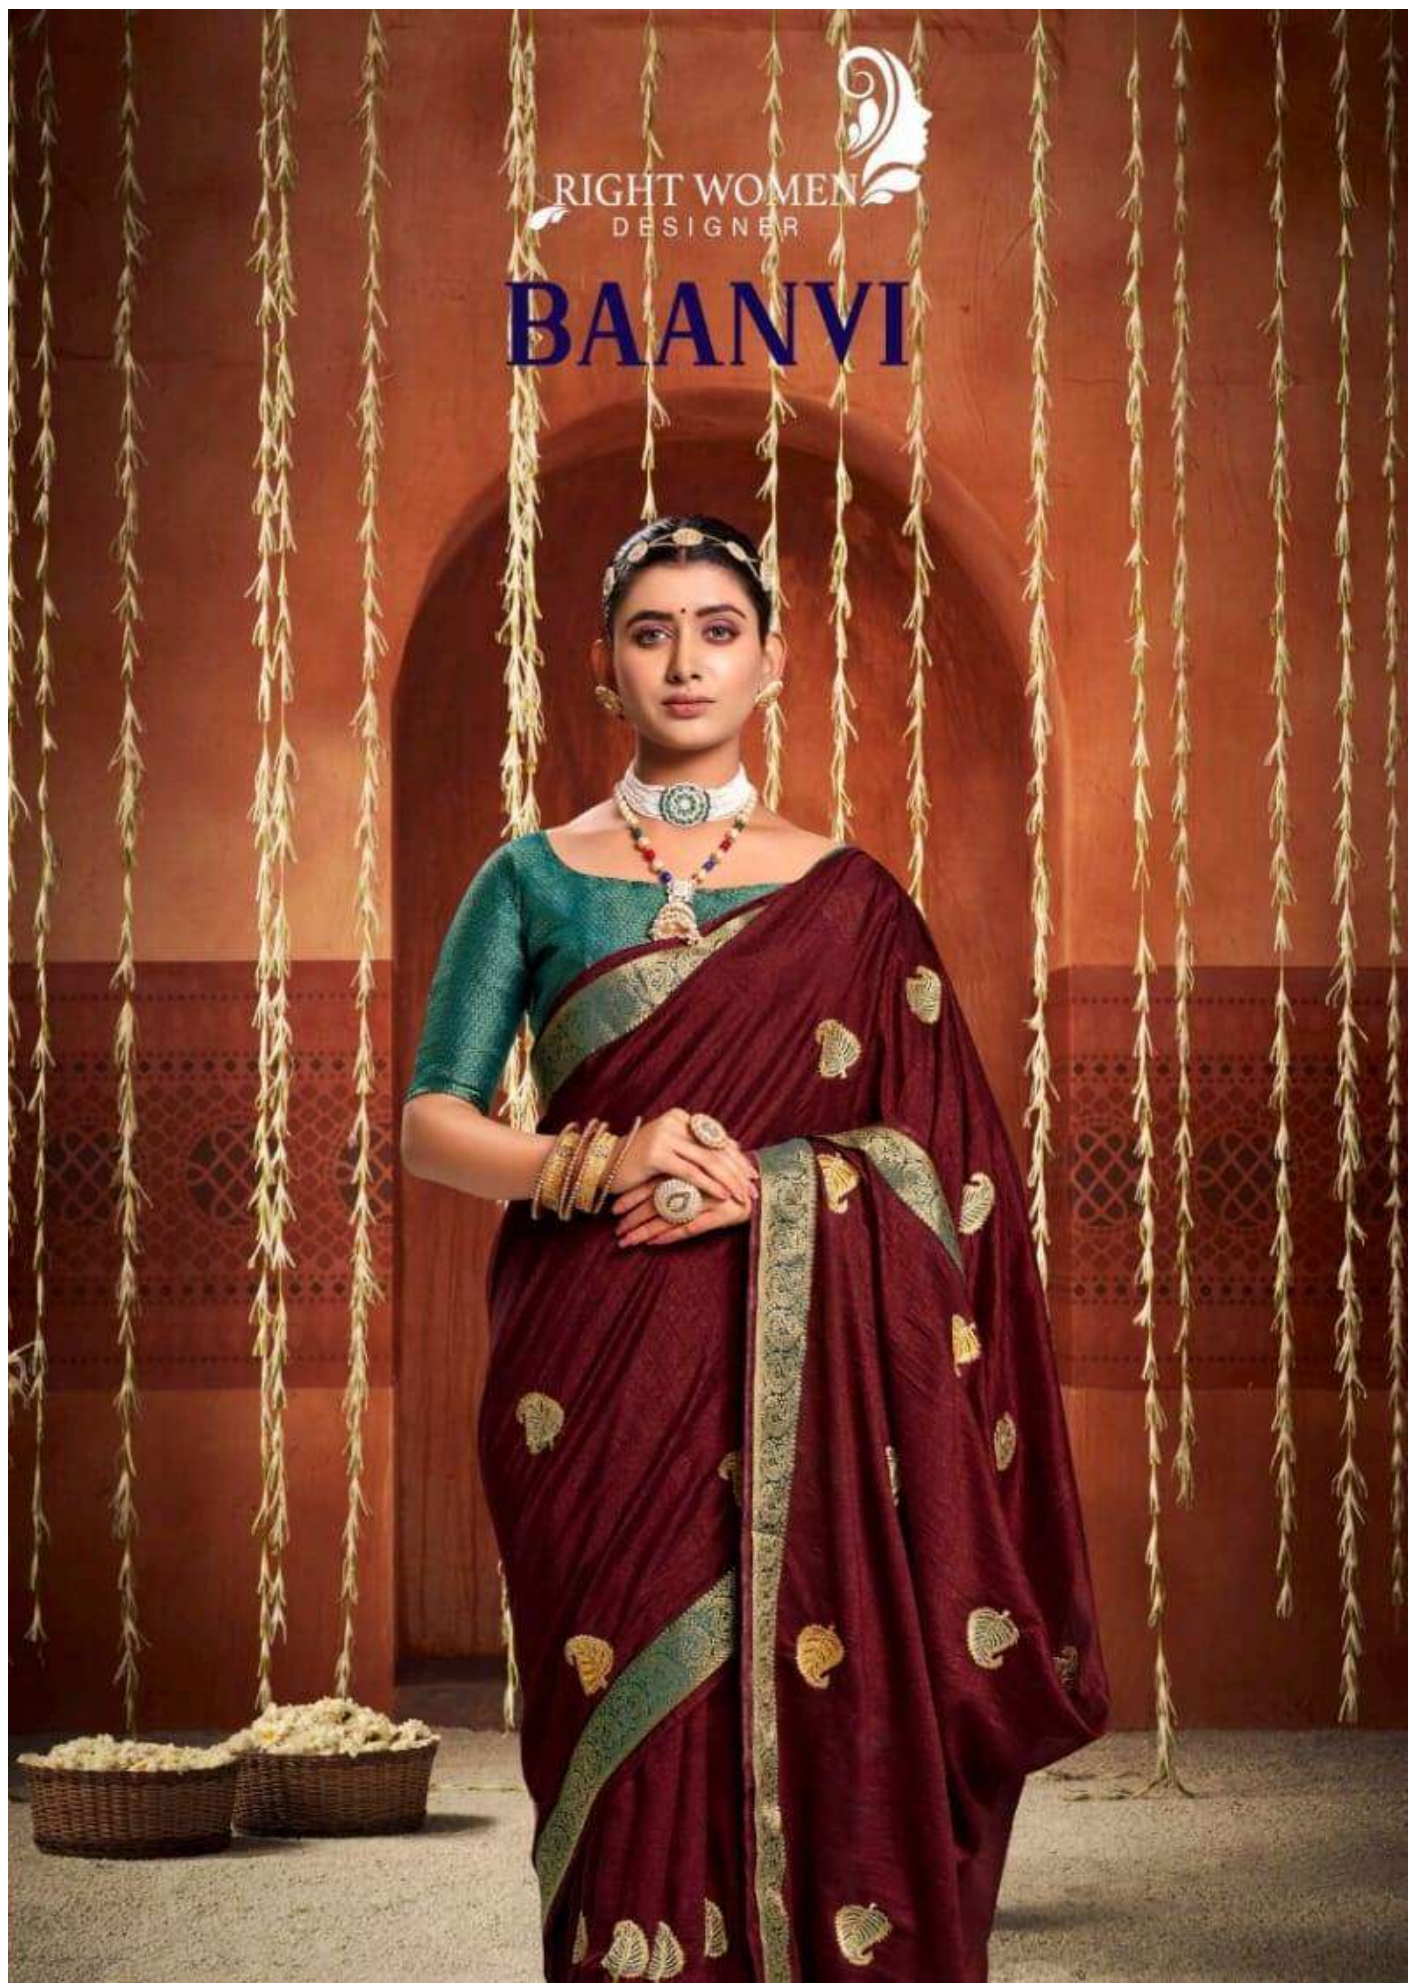

RIGHT WOMEN
DESIGNER

BAANVI

10001 FASHION ALERT

•10002 BEAUTY SUTRA

• 10004 STYLISH ELEGANCE

• 10005 ETHNIC SIMPLICITY

• 10006 BEAUTY WINDS

CREATIVE CULTURE

• 10007 •

#10008 ULTIMATE COLLECTION