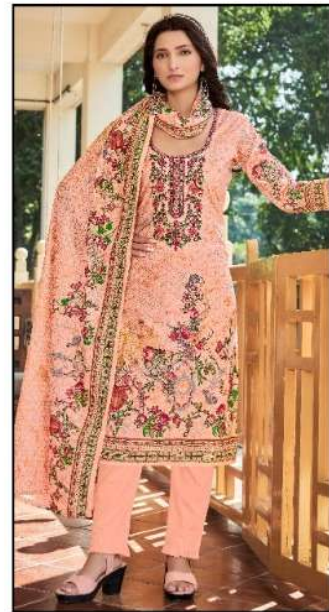

M
Mishri[®]
Creation
100 % Cotton Salwar Suits

Lawn Cotton-7
Premium Lawn Collection

Mishri[®]
Creation
100 % Cotton Salwar Suits
Lawn Cotton
Premium Lawn Collection

7001

FASHION IS LIFE- ENHANCING AND LIKE EVERYTHING THAT GIVES PLEASURE IT IS WORTH DOING WELL.

Lawn Cotton

Premium Lawn Collection

7005

M
Mishri[®]
Creation
100 % Cotton Salwar Suits
LawnCotton
Premium Lawn Collection

7006

7001

7002

7003

7004

7005

7006

M
Mishri[®]
 Creation

—♦— FABRIC DETAILS —♦—

TOP : PURE LAWN COTTON (2.40 MTR APX.)
DUPATTA : PURE MAL MAL (2.25 MTR APX.)
BOTTOM : PURE LAWN (2.00 & 2.40 MTR APX.)

Lawn Cotton-7
 Premium Lawn Collection