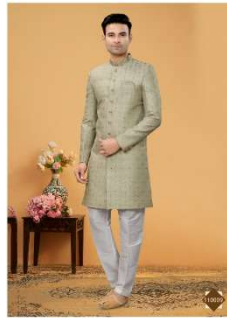

OUTLUK^{TM}
Vol- 110

110009