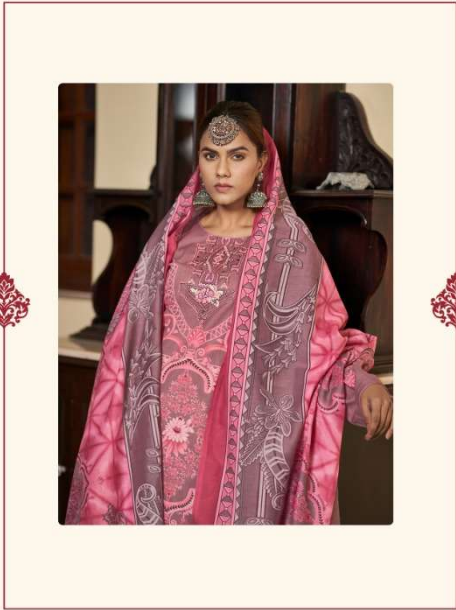

A decorative text box with ornate, symmetrical scrollwork on either side. The text 'Jannat-e-noor' is written in a white, elegant cursive font.

Kesari
TRENDZ

951

Kesari
TRENDZ

952

954

955

956