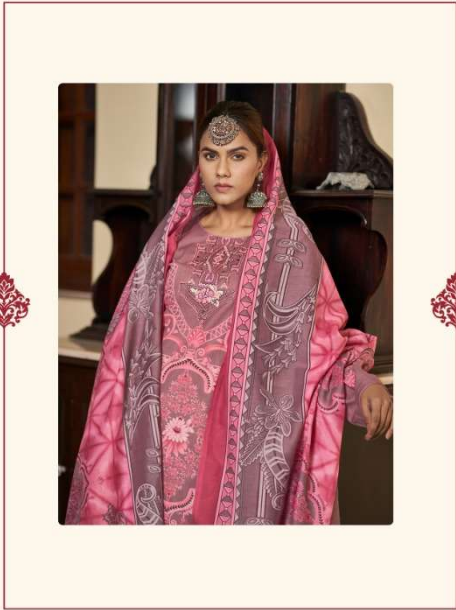

A decorative text box with ornate, symmetrical scrollwork on either side, containing the text 'Jannat-e-noor' in a white, elegant, cursive script font.

Kesari
TRENDZ

951

Kesari
TRENDZ

952

954

955

956