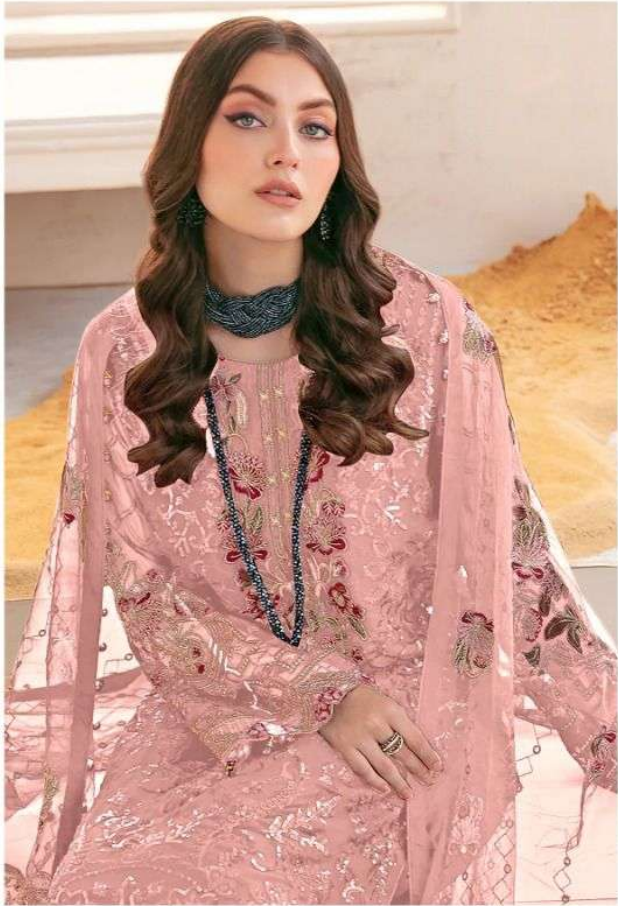

ALK®

AL KHUSHBU®

3043-HIT DESIGNS

ALK D.No.3043-R

TOP

Fox Georgette
with Embroidery

BOTTOM-INNER

Dull santoon

DUPATTA

Nazmin with
Embroidery