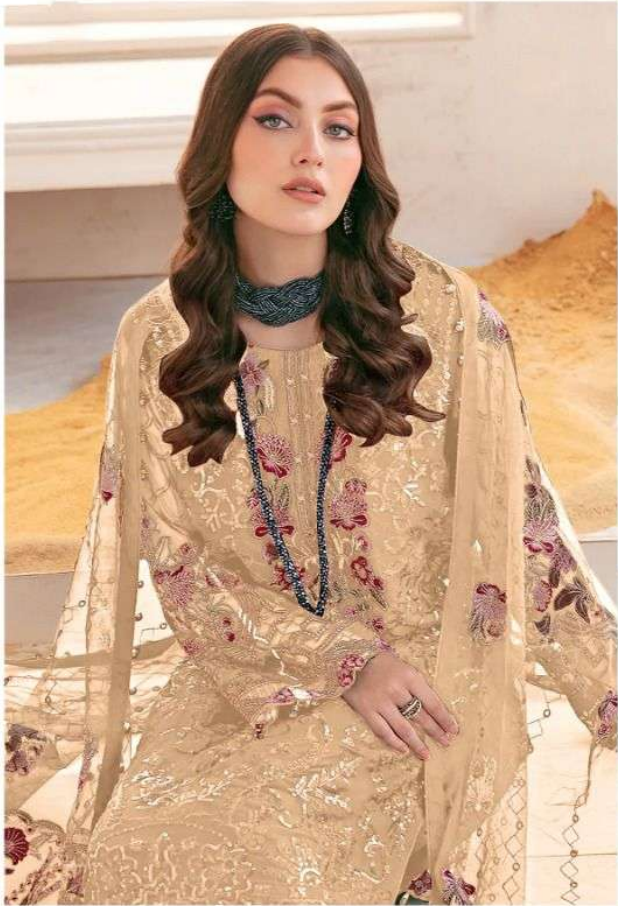

ALK®

AL KHUSHBU®

3043-HIT DESIGNS

ALK D.No.3043-U

TOP

Fox Georgette
with Embroidery

BOTTOM-INNER

Dull santoon

DUPATTA

Nazmin with
Embroidery