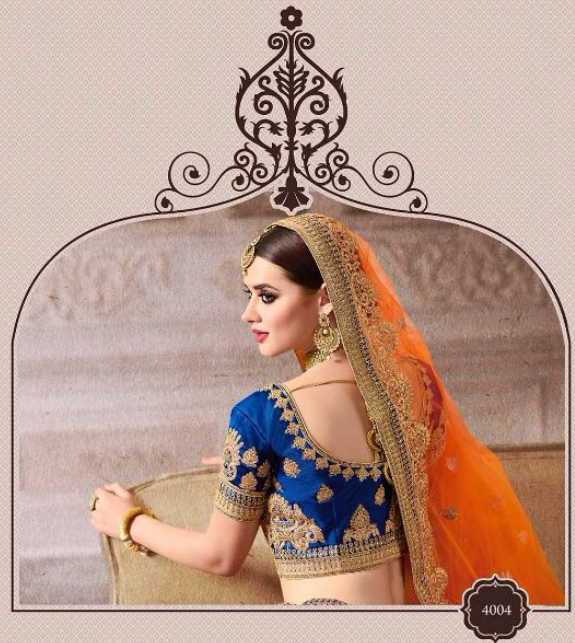

A
heavily
intricate
work
for the
stylish
look

4005

At
house
studio
for
your
style

4007

beauty
intricate
work
for the
"stylish you"

4008

A heavily embroidered work for the stylish you

4009

FABRIC					COLOUR
DESIGN NO.	PRICE	LEHENGA	CHOLI	DUPATTA	LEHENGA
4001	6875	Naylon Satin	Naylon Satin	Net	Red and Dark Peach
4002	6995	Naylon Satin	Naylon Satin	Net	Rama Green and Blue
4003	6785	Naylon Satin	Naylon Satin	Net	Beige and Red
4004	6950	Naylon Satin	Naylon Satin	Net	Royal Blue Silk
4005	6625	Naylon Satin	Naylon Satin	Net	Orange and Pink
4006	7190	Banarasi Silk	Banarasi Silk	Net	Hot Pink
4007	6950	Naylon Satin	Naylon Satin	Net	Red
4008	7595	Velvet	Velvet	Net	Royal Blue Valvette
4009	6740	Naylon Satin	Naylon Satin	Net	Pista Green
4010	7595	Velvet	Velvet	Net	Red Valvette
4011	6775	Naylon Satin	Naylon Satin	Net	Beige and Pink