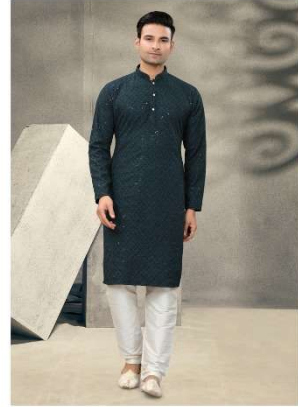

OUTLUK™
Vol- 112

112003