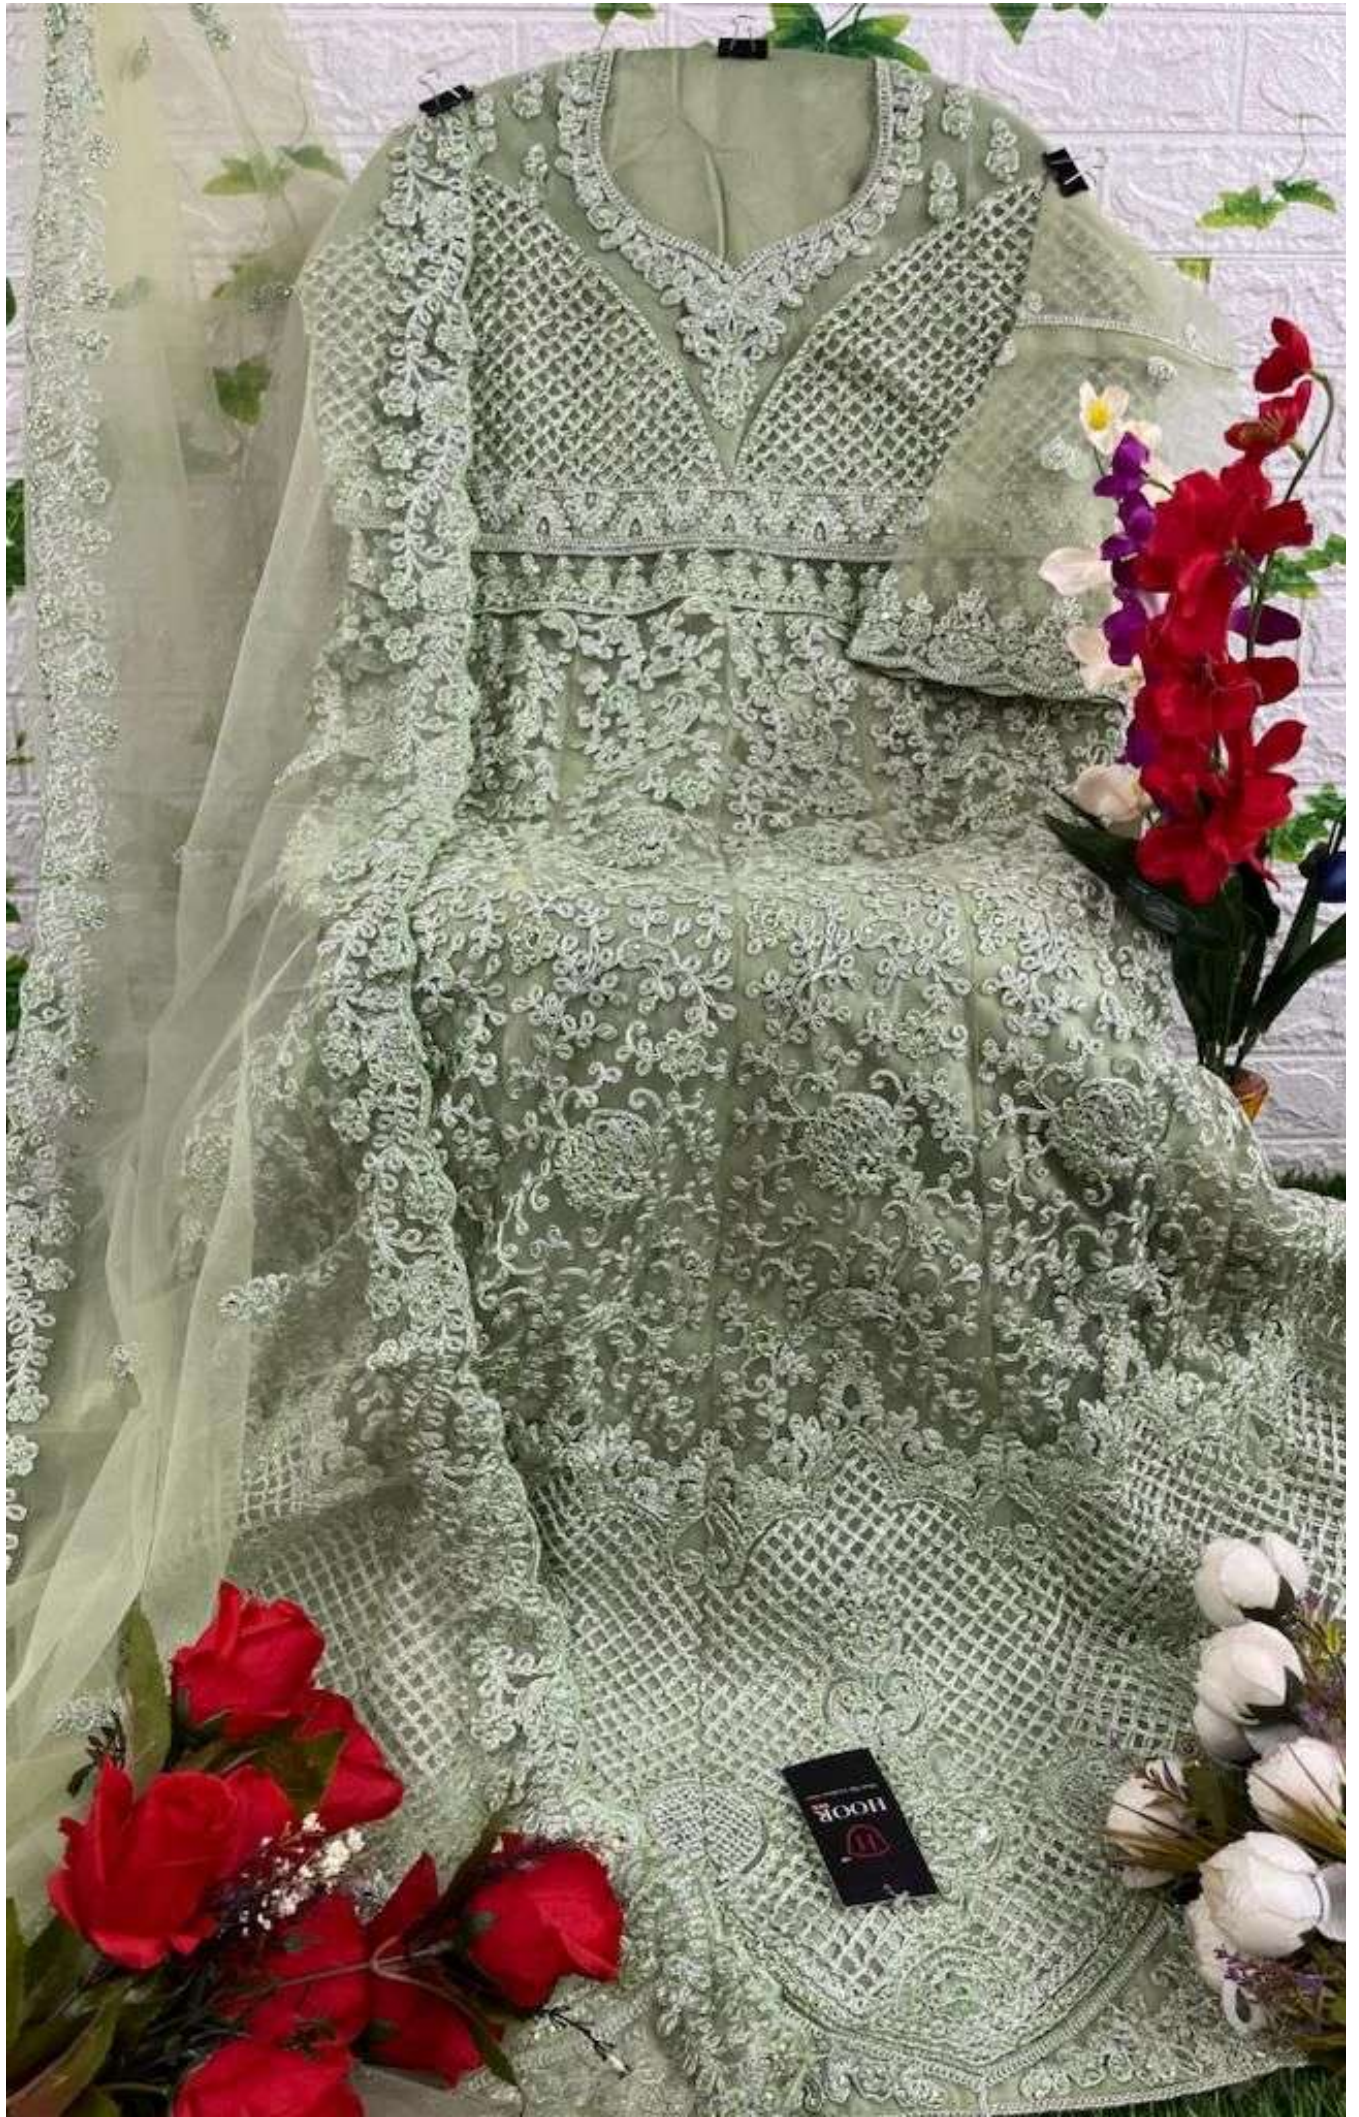

MISHAAL FAB

D.No-4002 BE: *UNIQUE WITH YOUR STYLE*

BE: MAGICAL WITH YOUR ETERNAL CHARM! DITIONS.

D.No-4001

MISHAAL FAB

D.No-4002 BE: *UNIQUE WITH YOUR STYLE*

D.No-4003

D.No-4004