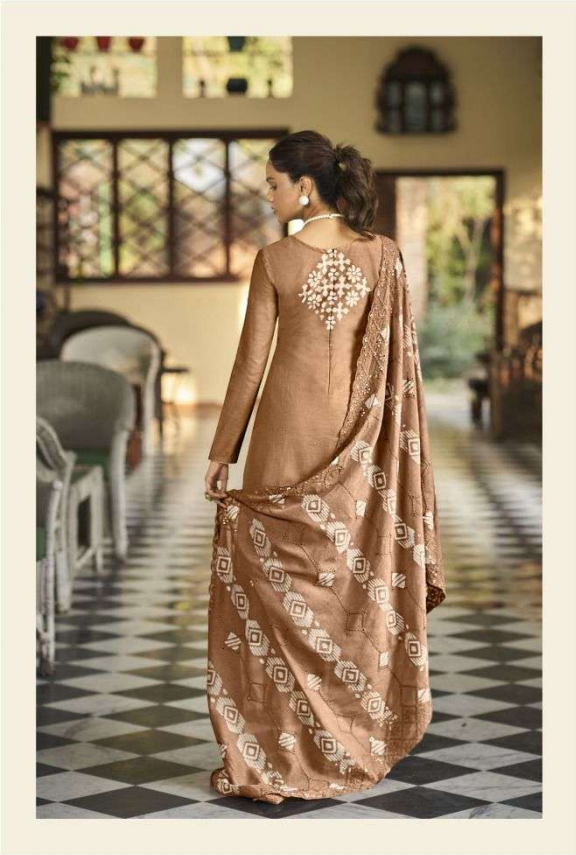

riana

*Shiddat*

STYLE HUNTER

HAUTE COUTURE

68000

68001

68002

BE YOUR OWN KIT  
OF ESSENTIALS

68003

BE YOUR OWN KING OF BEAUTIFUL  
68004

68005

UPGRADE YOUR LOOK WITH BRIGHT COLORS

ELEGANT EMBROIDERED CONTRAST BISHMILAS

UPDATES YOUR LOOK WITH BRIGHT COLORS.

68006

68000