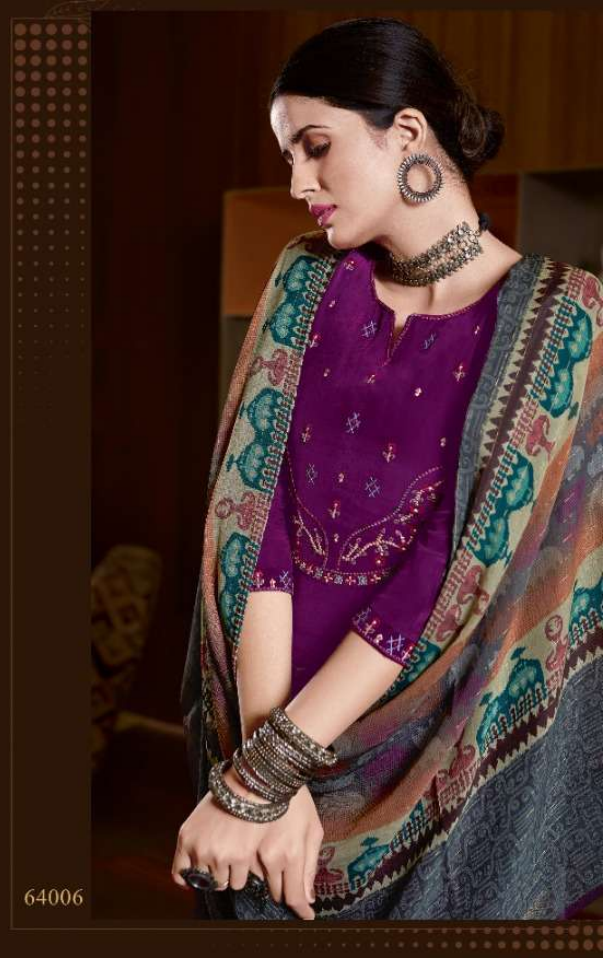

64000

64003

64005

64000

64001

64002

64003

64004

64005

64006

shama

DESIGN NO.	DESCRIPTION
64000	TOP
64001	PURE NATURAL CRAPE WITH HEAVY EMBROIDERY ON NECK AND SLEEVES
64002	BOTTOM
64003	PURE NATURAL CRAPE DIGITAL PRINT
64004	DUPATTA
64005	PURE VISCOSE JACQUARD DIGITAL PRINT
64006	RATE : 2191/-