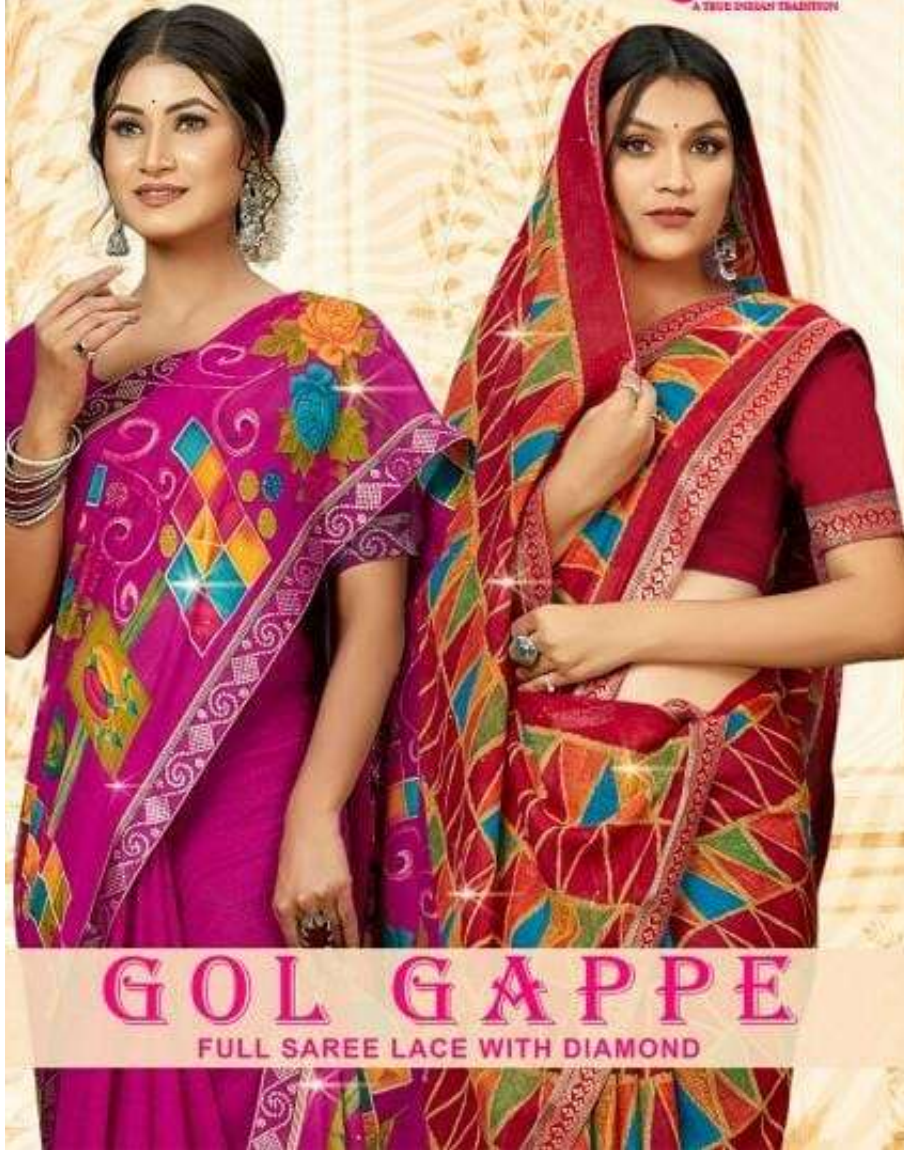

मधुPriya
A TRUE INDIAN TRADITION

GOL GAPPE
FULL SAREE LACE WITH DIAMOND

मधुPriya
A TRUE INDIAN TRADITION

FULL SAREE LACE
WITH DIAMOND

43251

मधुPriya
A TRUE INDIAN TRADITION

FULL SAREE LACE
WITH DIAMOND

43252

मधुPriya
A TRUE INDIAN TRADITION

FULL SAREE LACE
WITH DIAMOND

43253

मधुPriya
A TRUE INDIAN TRADITION

FULL SAREE LACE
WITH DIAMOND

43254

मधुPriya
A TRUE INDIAN TRADITION

FULL SAREE LACE
WITH DIAMOND

FULL SAREE LACE
WITH DIAMOND

43258

मधुPriya
A TRUE INDIAN TRADITION

FULL SAREE LACE
WITH DIAMOND

43259

मधुPriya
A TRUE INDIAN TRADITION

FULL SAREE LACE
WITH DIAMOND

43260

FEEL THE ENCHANTING RADIANCE OF SEASON WITH SILK, BLUE, PINK & GOLD EMBROIDERY BRINGS IN A COMPLETE LOOK OF ELEGANCE AND SIMPLICITY...