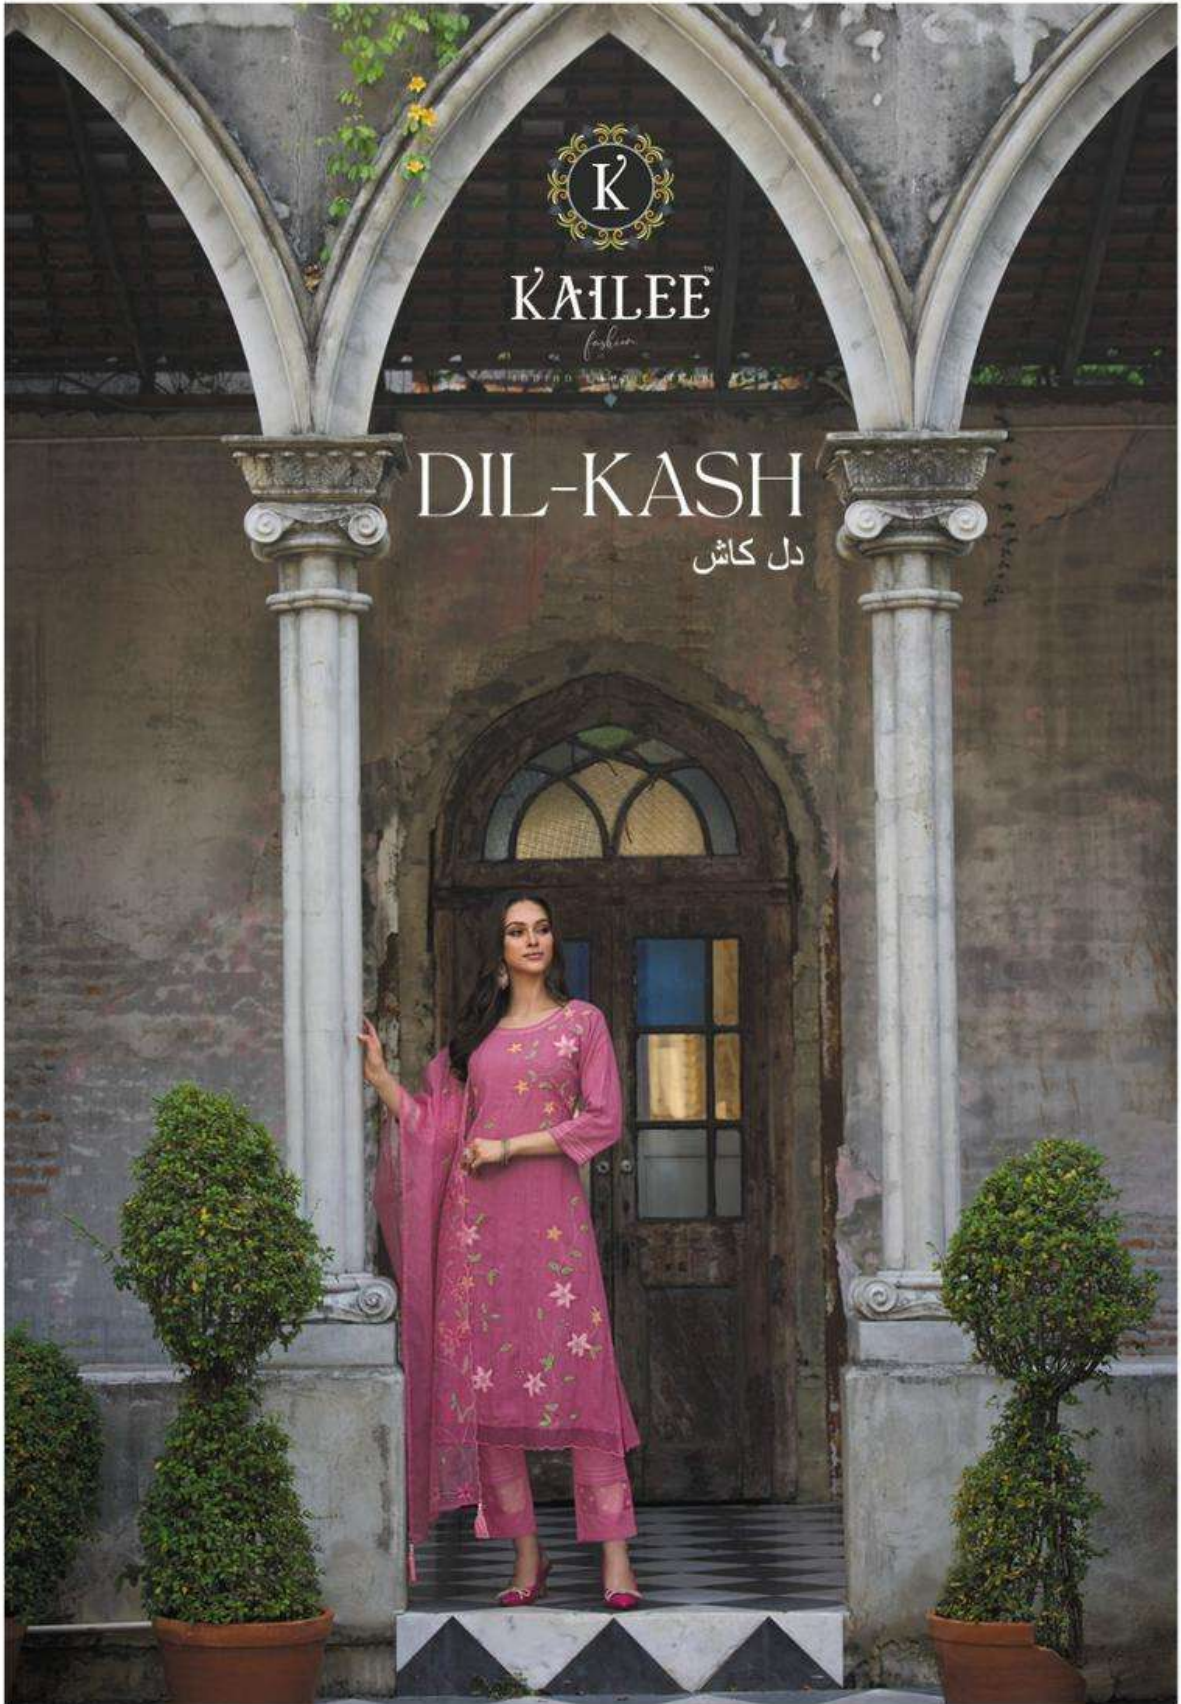

KAILEE  
*fashion*

DIL-KASH  
دل کاش

KAILEE™

INDIAN CLOTHING BRAND

40502

40503

KAILEE™

*fashion*

INDIAN ETHNIC WEAR

40506

40501

40502

40505

40506

40503

40504