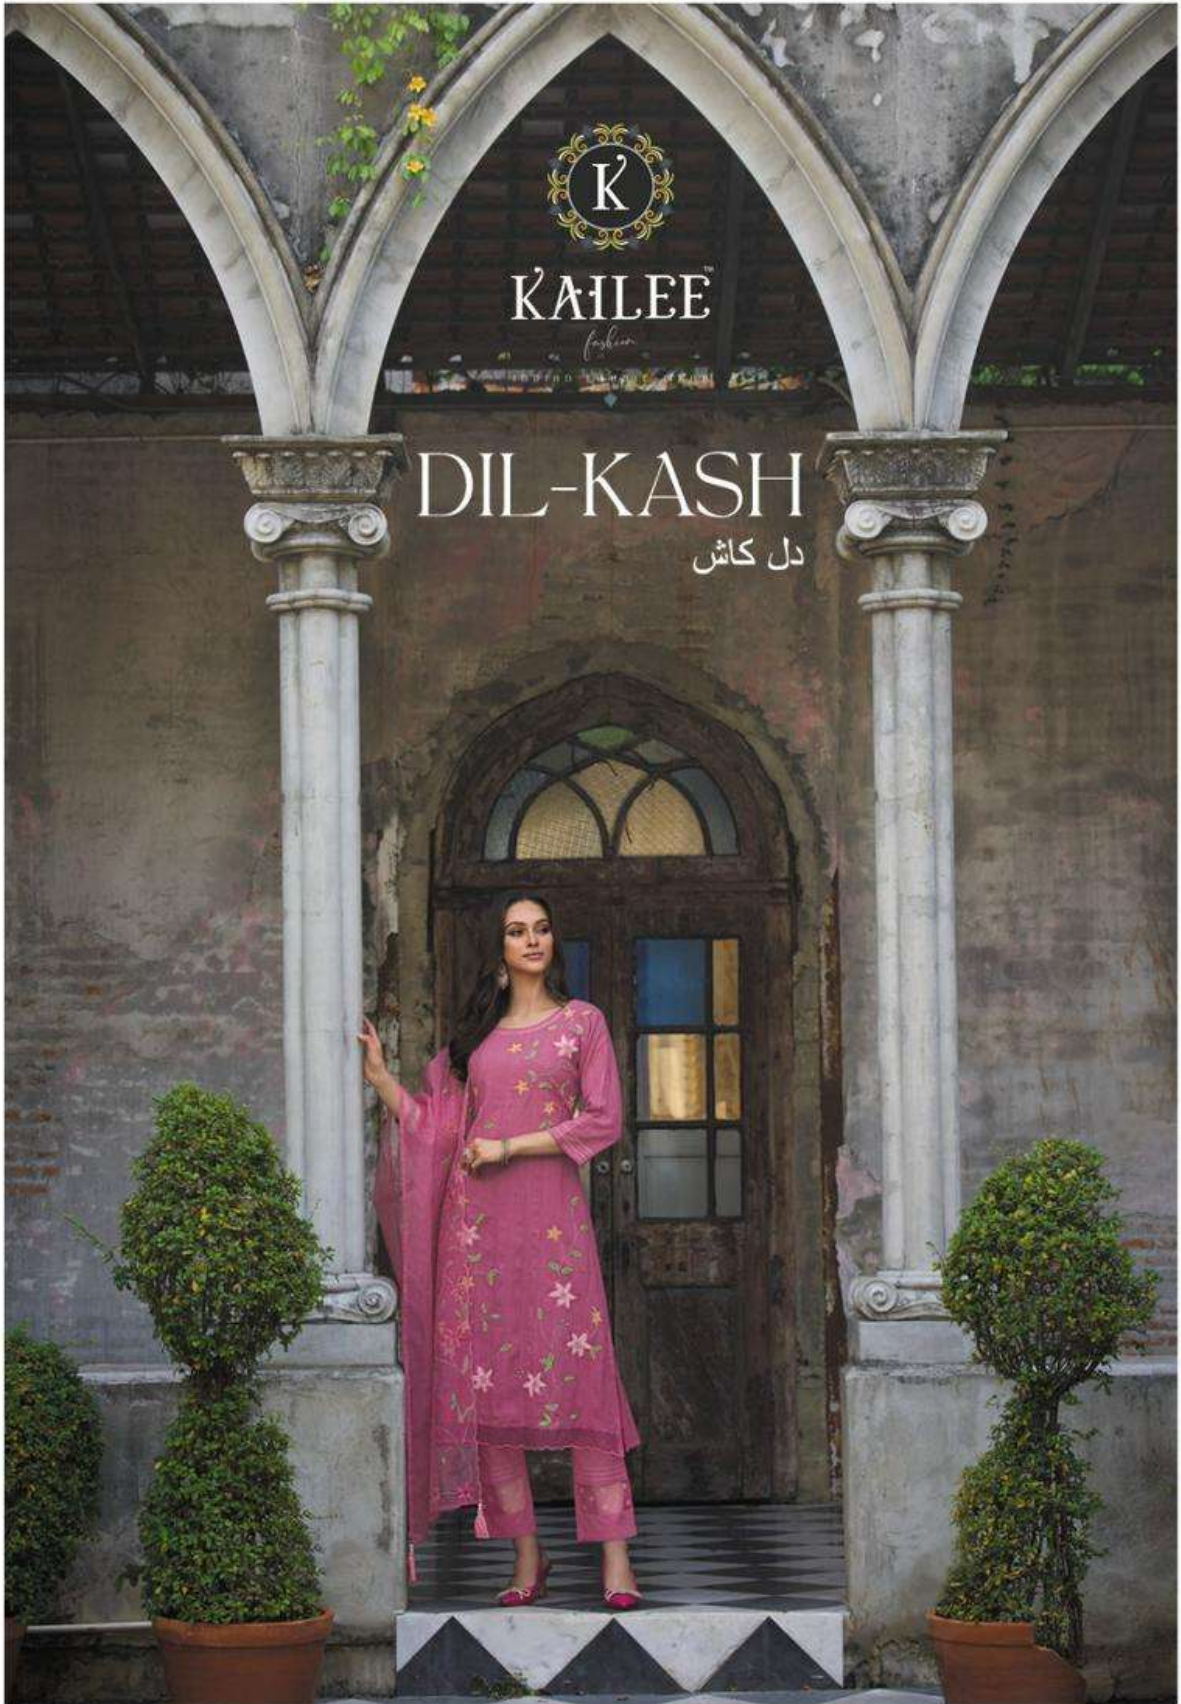

KAILEE  
*fashion*

DIL-KASH  
دل کاش

KAILEE™

*Indian Fashion*  
INDIAN CLOTHING BRAND

40502

40503

KAILEE™

*fashion*

INDIAN ETHNIC WEAR

40506

40501

40502

40505

40506

40503

40504