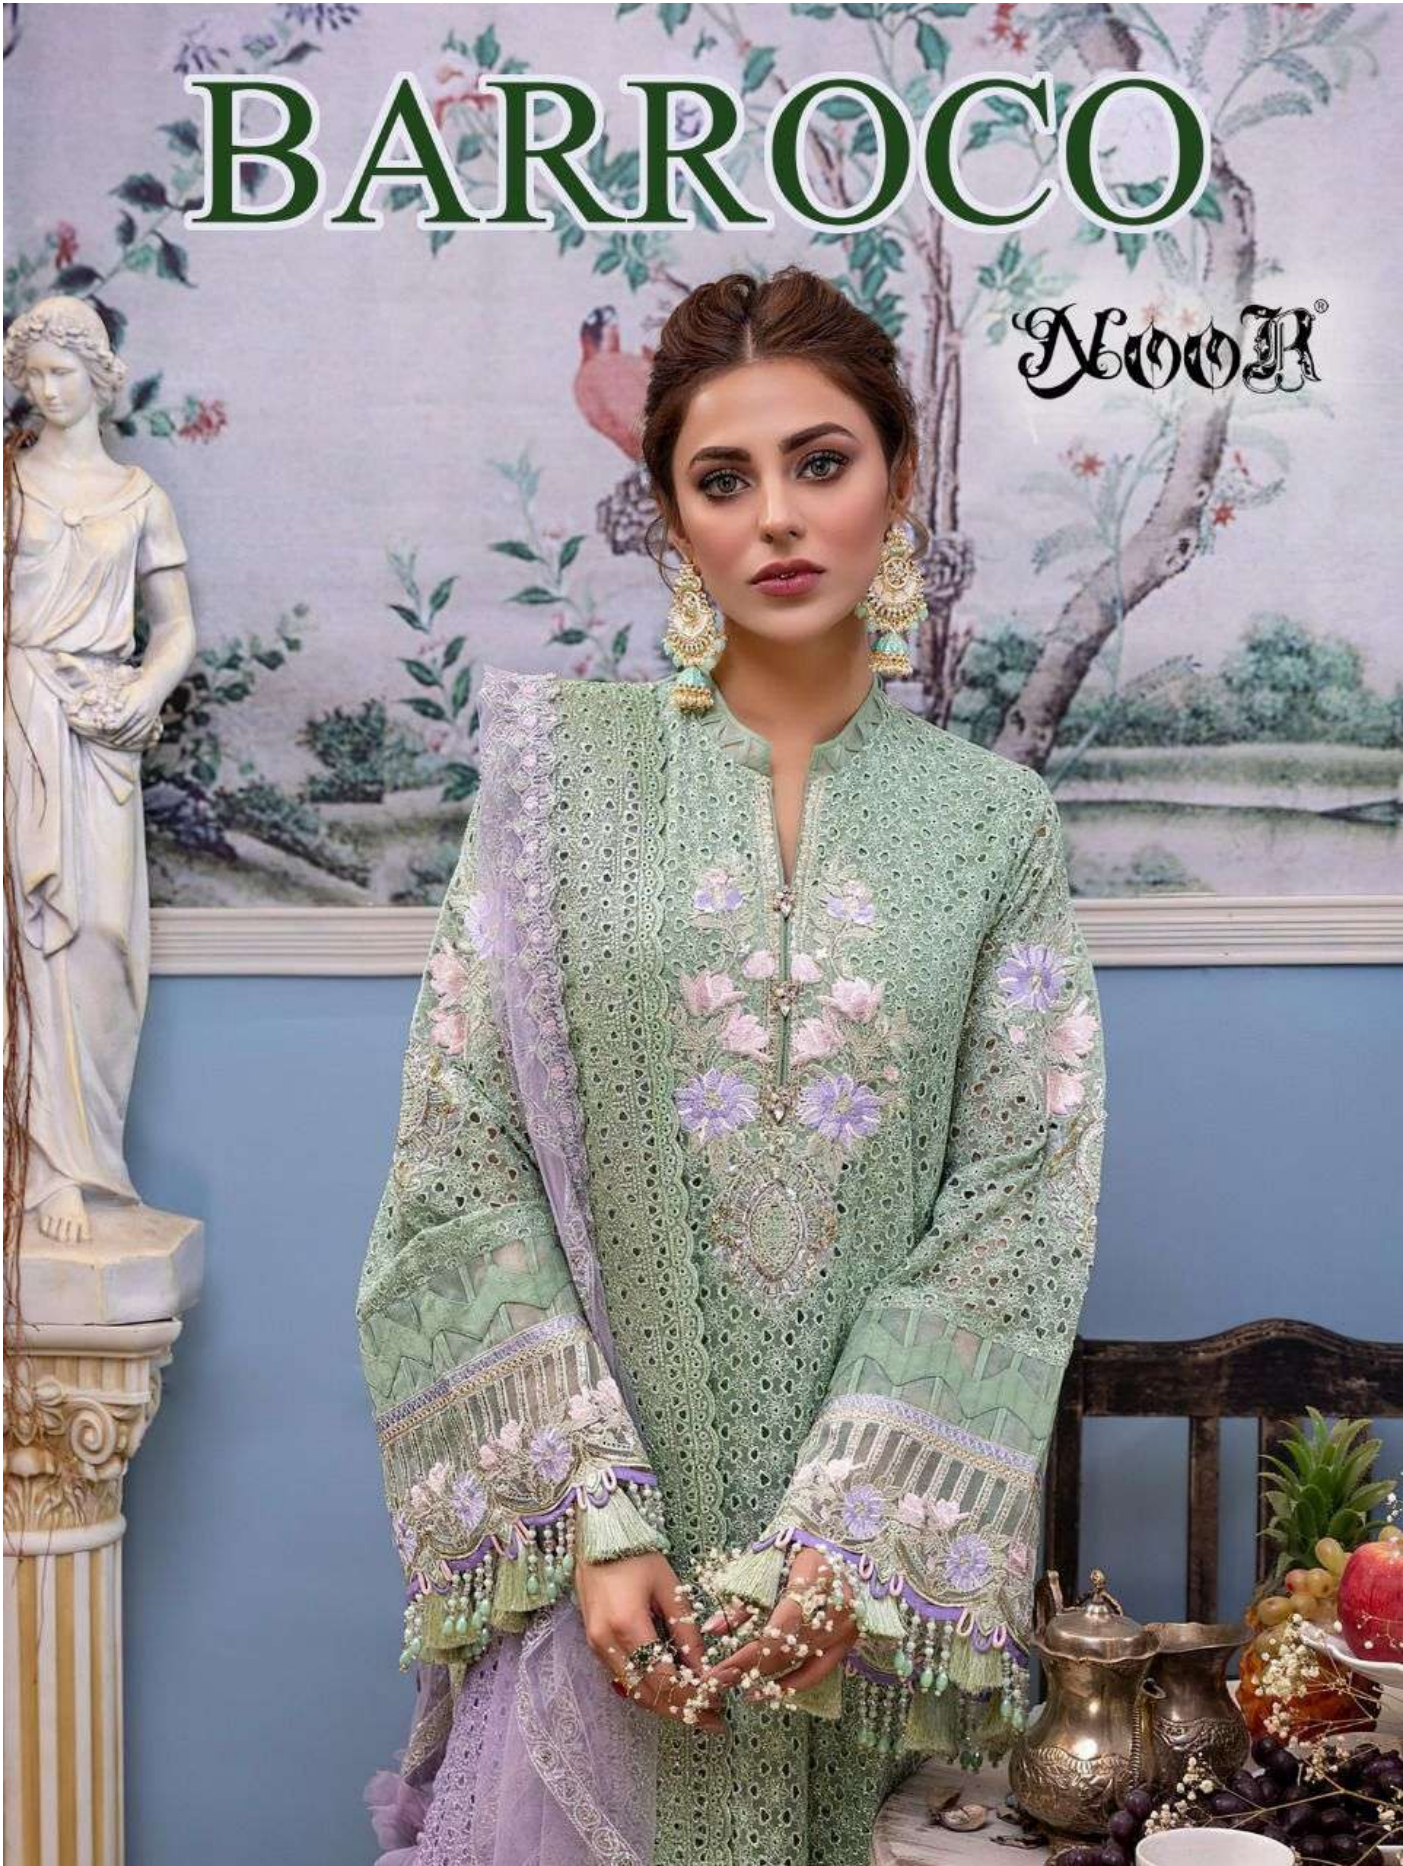

BARROCO

NOOR®

NOOR[®] BARROCO

D.No.10080

TOP

**FOX GEORGETTE WITH
STYLISH WORK**

**BOTTOM-INNER
HEAVY SANTOON**

**DUPATTA
NET EMBROIDERY
WITH BORDER**

NEWEST

**NEWEST
BARROCO**

D.No.10080
TOP
FOR GEORGETTE WITH
STYLISH WORK

BOTTOM-INNER
HEAVY SANTOON

DUPATTA
NET EMBROIDERY
WITH BORDER

NOOR[®] BARROCO

D.No.10081

TOP

FOX GEORGETTE WITH
STYLISH WORK

BOTTOM-INNER

HEAVY SANTOON

DUPATTA

NET EMBROIDERY
WITH BORDER

NOOR[®] BARROCO

D.No.10082

TOP

FOX GEORGETTE WITH
STYLISH WORK

BOTTOM-INNER

HEAVY SANTOON

DUPATTA

NET EMBROIDERY
WITH BORDER

Dunya BARROCO

D.No-10082
YOP
FOR GEORGETTE SET WITH
STYLISH WORK
BUTTON INNER
TRIMMED BUSTLINE
DUPLICATE
NET EMBROIDERY
WITH BORDER